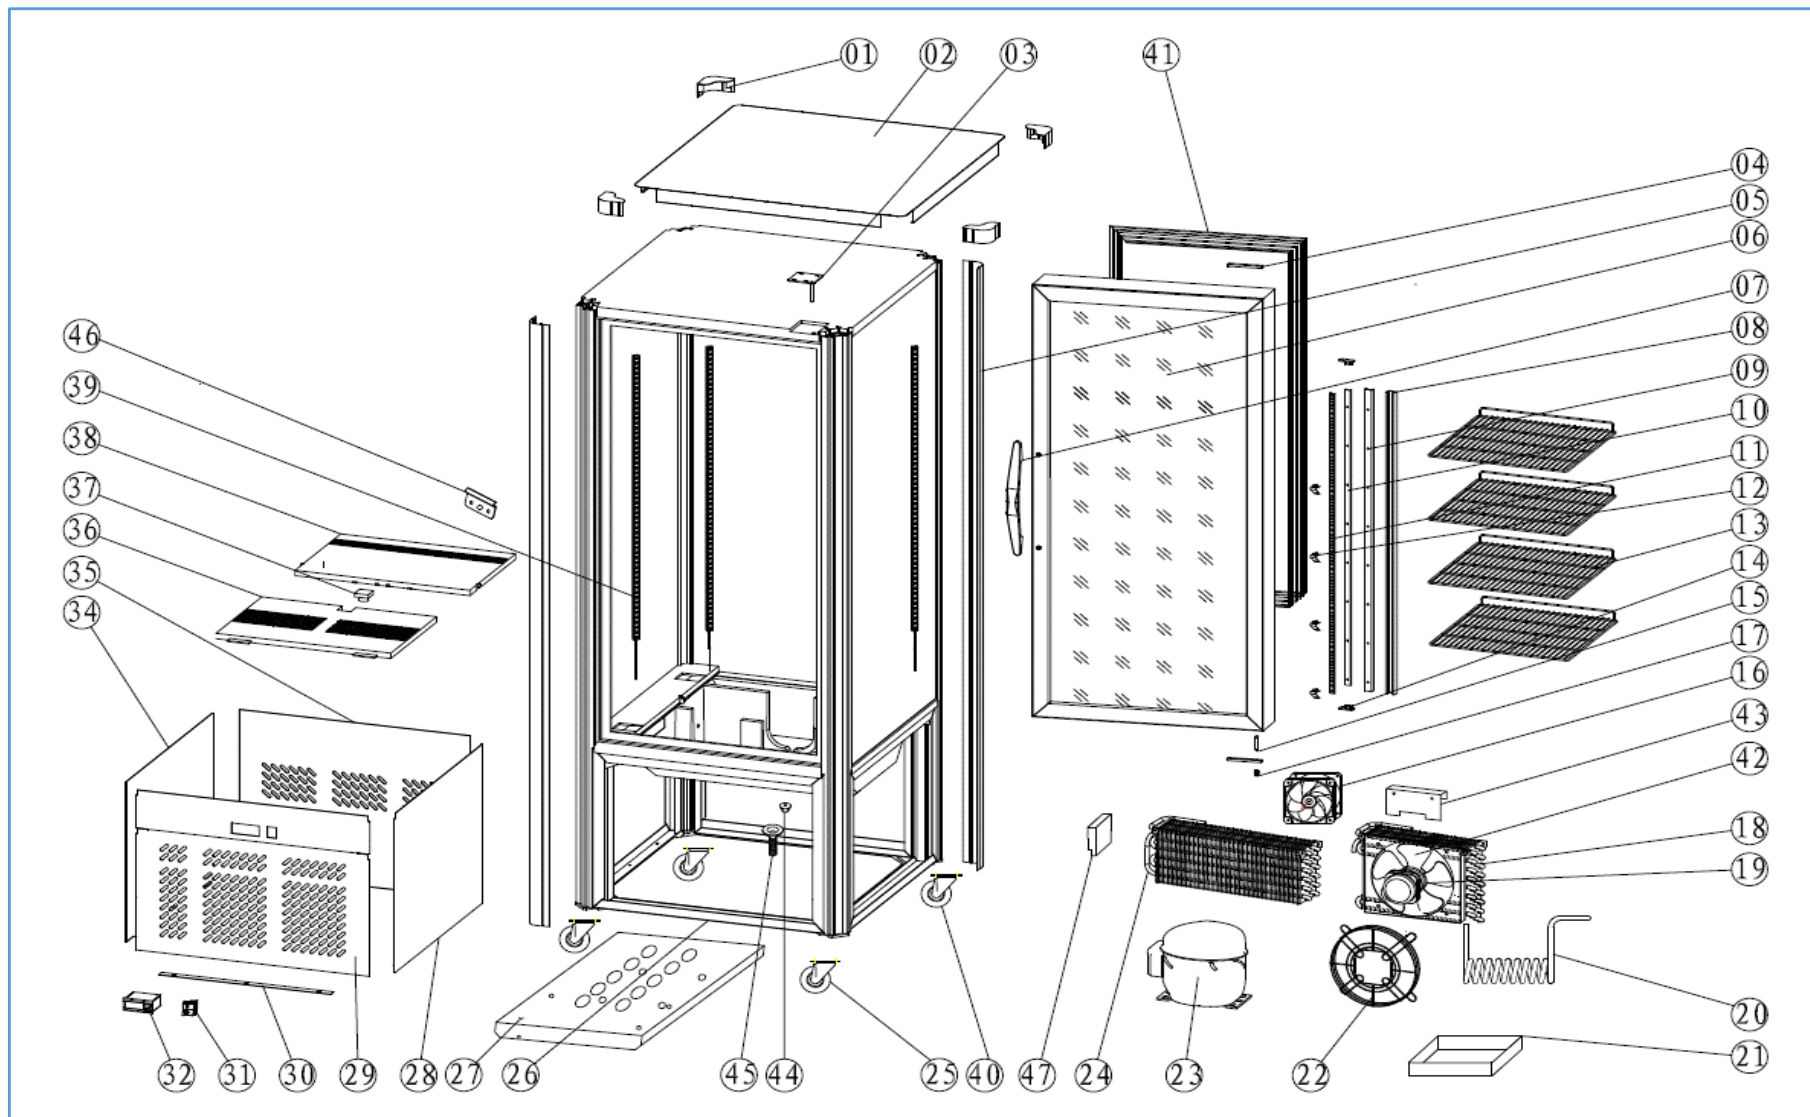

## Onderdelenlijst 7450.0745

POS:	Art.No.:	Omschrijving:	Aantal:
1	9338.1040	TOP CORNER	4PCS
2		TOP BOARD	1PC
3	9338.2138	UP HINGE	1PC
4	9338.2142	DOOR HINGE FIXER	2PCS
5	9338.2144	BODY CORNER FRAME	4PCS
6		GLASS DOOR	1PC
7		DOOR HANDLE	4PCS
8		SUPPORT	3PCS
9		BACK SUPPORT	6PCS
10		STRENGTHEN OF SUPPORT	4PCS
11		K SUPPORT	1PC
12	9338.0950	SHELF CLIP	12PCS
13		SHELF	3PCS
14		SUPPORT FIXER	8PCS
15		DOWN HINGE AXIS	1PC
16	9999.0136	CIRCUIT FAN	1PC
17		NUT	1PC
18		CONDENSER	1PC
19	9999.0136	CODENSER FAN	1PC
20		DISCHANGE PIPE	1PC
21	9338.1512	WATER BOX	1PC
22		BASKET GUARD GRILLS	1PC
23	9180.1400	COMPRESSOR	1PC
24		EVAPORATOR	1PC
25		BRAKE WHEEL	1SET
26		BODY	1PC
27		UNIT BOARD	1PC
28		RIGHT PANNEL	1PC
29		FRONT PANNEL	1PC
30		AIR FLOW WINDOWS FIXER	4PCS
31	9108.0244	MAIN SWITCH	1PC
32	9114.0035	THERMOSTAT	1PC
34		LEFT PANNEL	1PC
35		AIR FLOW WINDOWS RIGHT BACK	1PC
36		FRONT BOTTOM BOARD	1PC
37		BOTTOM BOARD COVER	1PC
38		BACK BOTTOM BOARD	1PC
39	9338.0912	LED LAMP	1PC
40		NORMAL WHEEL	1SET
41	9338.2146	GASKET	1PC
42		FAN BLADES	1PC
43		CIRCUIT FAN SUPPORT	1PC
44		DRAIN PIPE COVER	1PC
45	9338.0040	DRAIN PIPE	1PC
46		SENSOR FIXED CLIP	1PC
47	9338.0649	TRANSFORMER FOR LAMP	1PC