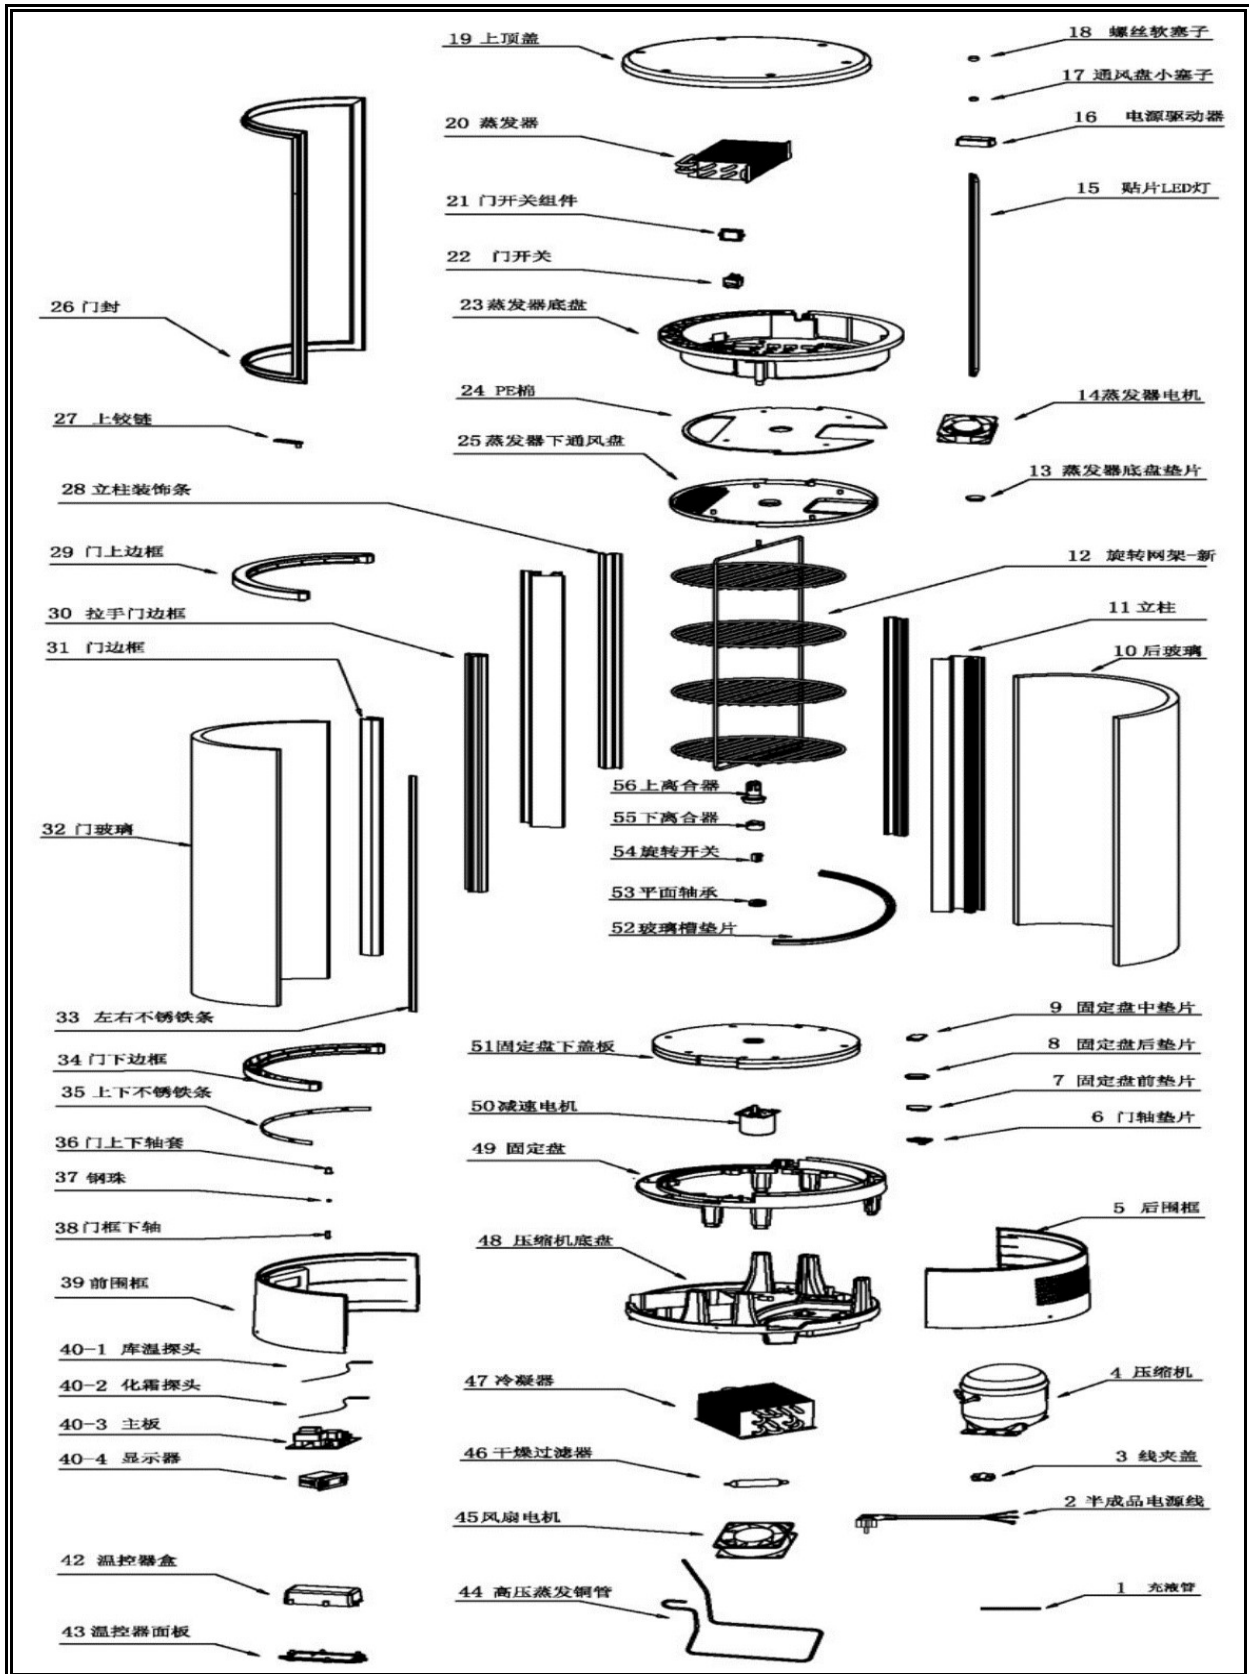

7487.0160

Onderdelen informatie
Erzatzteil information
Spare part information
Information de pièces

POS:	Art.No.:	Omschrijving:	Aantal:
1		Charging tube	
2		Power cord	
3		Wire clip cover	
4		Compressor	
5		Rear base panel	
6		Door washer	
7		Washer 1	
8		Washer 2	
9		Washer 3	
10		Rear glass	
11		Pillar	
12		Rotate shelf	
13		Cap of evaporator holder	
14		Fan motor for evaporator	
15		LED lamp	
16		LED power	
17		Small cap	
18		Screw cover	
19		Top cover	
20		Evaporator	
21		Door switch unit	
22		Door switch	
23		Evaporator holder	
24		Insulation sheet	
25		Ventilated tray	
26		Door gasket	
27		Upper gemel	
28		Pillar decoration	
29		Upper door frame	
30		Door handle	
31		Bottom door frame	
32		Door glass	
33		Side magnetic stripe	
34		Bottom door frame	
35		Magnetic stripe	
36		Bush	
37		Steel ball	
38		Door pin	
39		Front panel	
40-1		Temperature probe	
40-2		Defrost probe	
40-3		Main circuit board	
40-4		Temperature display	

POS:	Art.No.:	Omschrijving:	Aantal:
42		Cirulit board box	
43		Box cover	
44		Copper pipe	
45		Condenser fan	
46		Dry filter	
47		Condenser	
48		Bottom base of compressor	
49		Fixed tray	
50		Motor for the rotational rack	
51		Cover of fined tray	
52		Seal	
53		Plane bearing	
54		Switch	
55		The clutch(down)	
56		The clutch(up)	