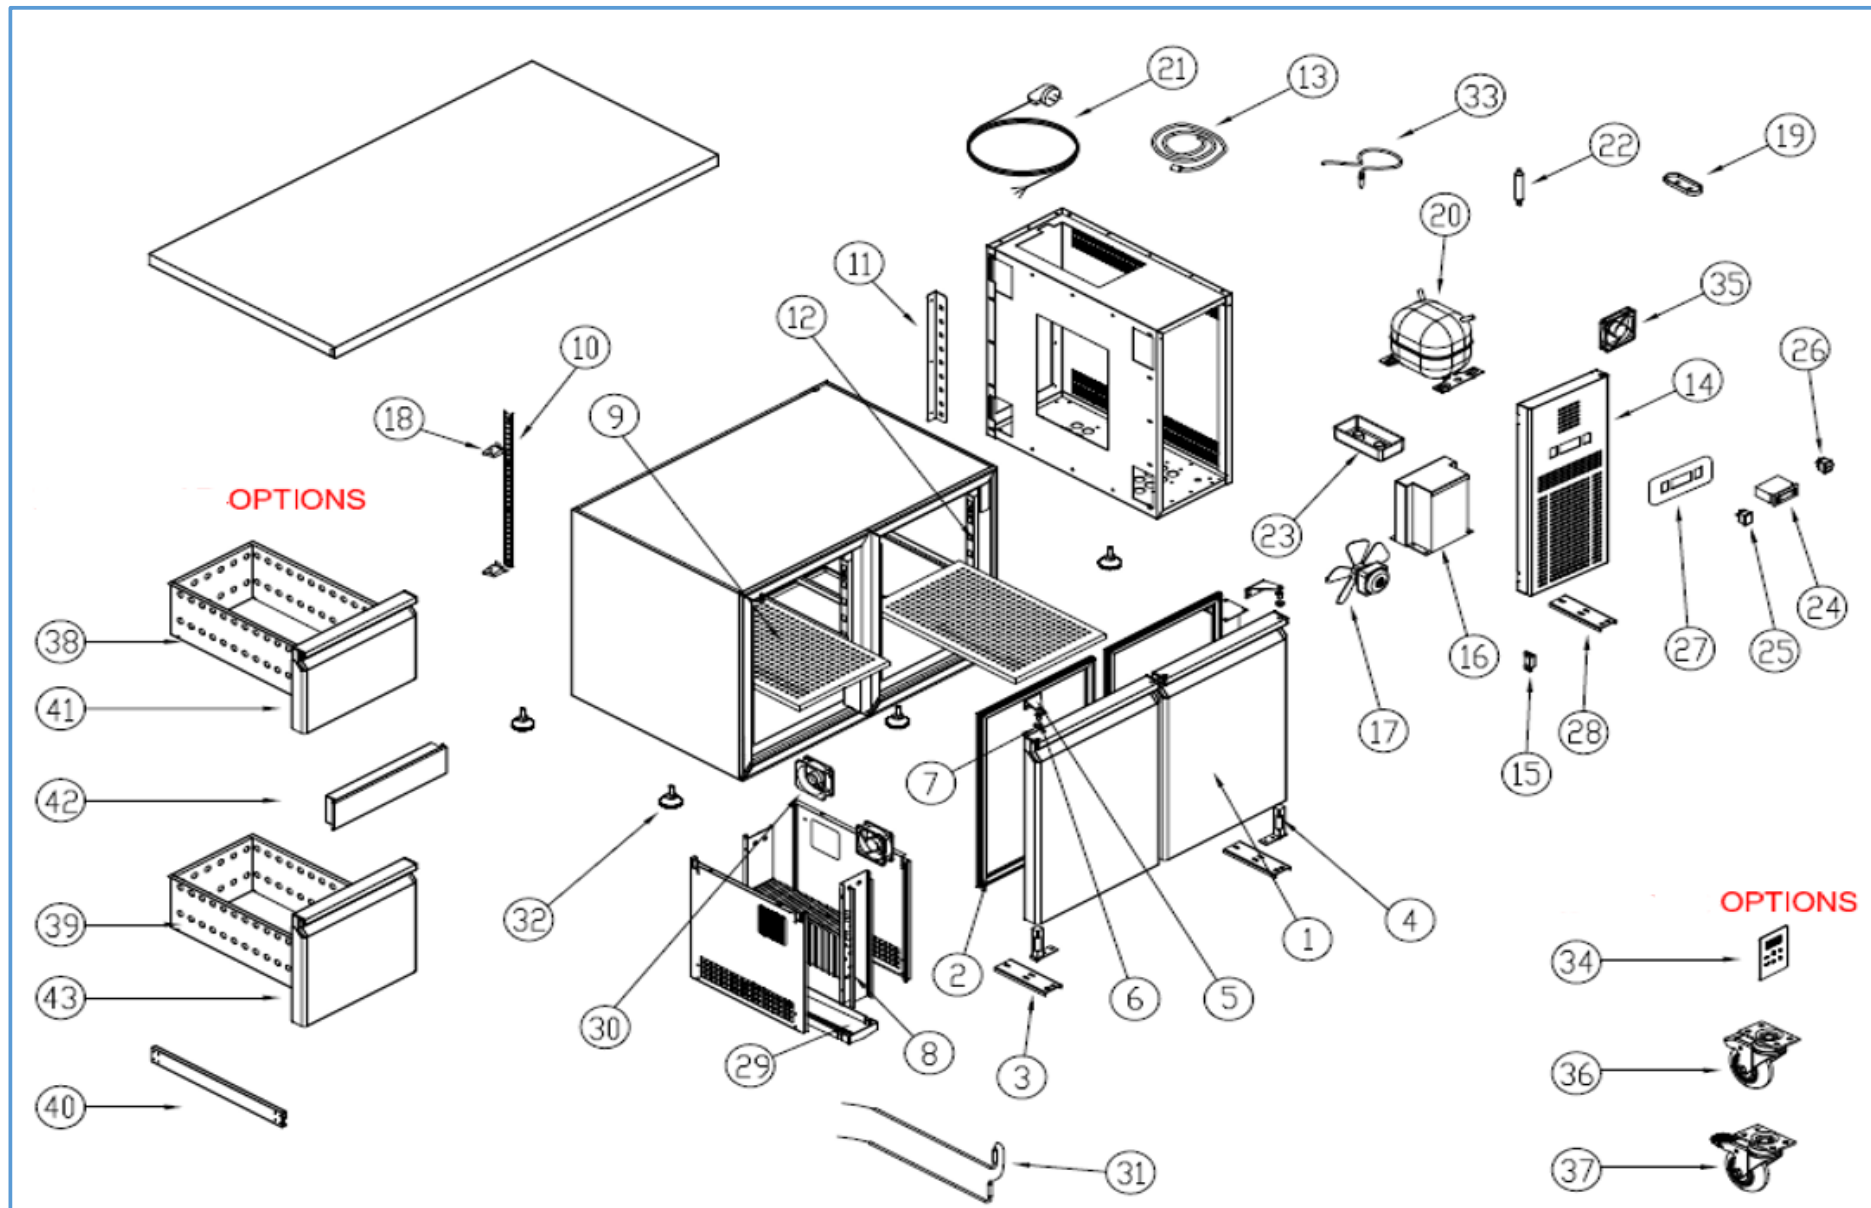

**7489.5285**

Onderdelen informatie

Erzatzteil information

Spare part information

Information de pièces

## Onderdelenlijst 7489.5285

POS:	Art.No.:	Omschrijving:	Aantal:
1		DOOR	2
2	9113.1985	DOOR GASKET	2
3	9113.1810	LOVER HINGE BRACET	2
4	9113.1260	UPRIGHT HINGE AND PARTS	2
5	9113.2005	UPPER HINGE	2
6	9113.1815	UPPER HINGE PIM	2
7	9113.1820	HINGE PLASTIC	2
8		EVAPOROTOR-MBS	1
9		SHELF-SSN	4
10		SHELF RACKET (DOOR)	8
11		SHELF RACKET - BACK (DRAWERS)	4
12		SHELF RACKET - FRONT (DRAWERS)	4
13	9390.2290	PROP	1
14		CANOPY	1
15		MAGNET HINGES	2
16	9113.1300	CONDANSER	1
17		CONDANSER FAN MOTOR	1
18		SHELF HOLDER (DOOR)	16
19		PROP COVER	1
20	9113.2045	COMPRESSOR-NEK 6181 U (1/4Hp)	1
21		PLUG CABLE	1
22		DRAYER	1
23		WATER BOX	1
24	9338.3550	DIGITAL THERMOSTAT TWO PROPE(DIXELL)	1
24		DIGITAL THERMOSTAT TWO PROPE (EVCO)	1
25	9113.0675	POWER SWITCH	1
26	9108.0254	ON - OFF SWITCH	1
27		DIGITAL LABEL	1
28		CANOPY HINGE	1
29		EVAPOROTOR CUP	1
30	9113.2000	SQUARE FAN	2
31	9113.2280	200W RESISTANCE (MBS)	1
32		DSP LEG	5
33	9113.0150	PROP	1
34		WATER PROOF DIJITAL	1
35	9113.2000	SQUARE FAN	1
36	9113.0615	WHEELS	3
37	9113.0620	WHEELS BRAKE	2
38		1/3 DRAWERS	
39		1/2 DRAWERS	
40		DRAWER RAIL	
41	9113.2285	1/3 DRAWERS GASKET	
42		DRAWERS MIDDLE BRIDGE	
43	9113.2290	1/2 DRAWERS GASKET	
.		SSN EVAP GROUP 2 DOORS	1