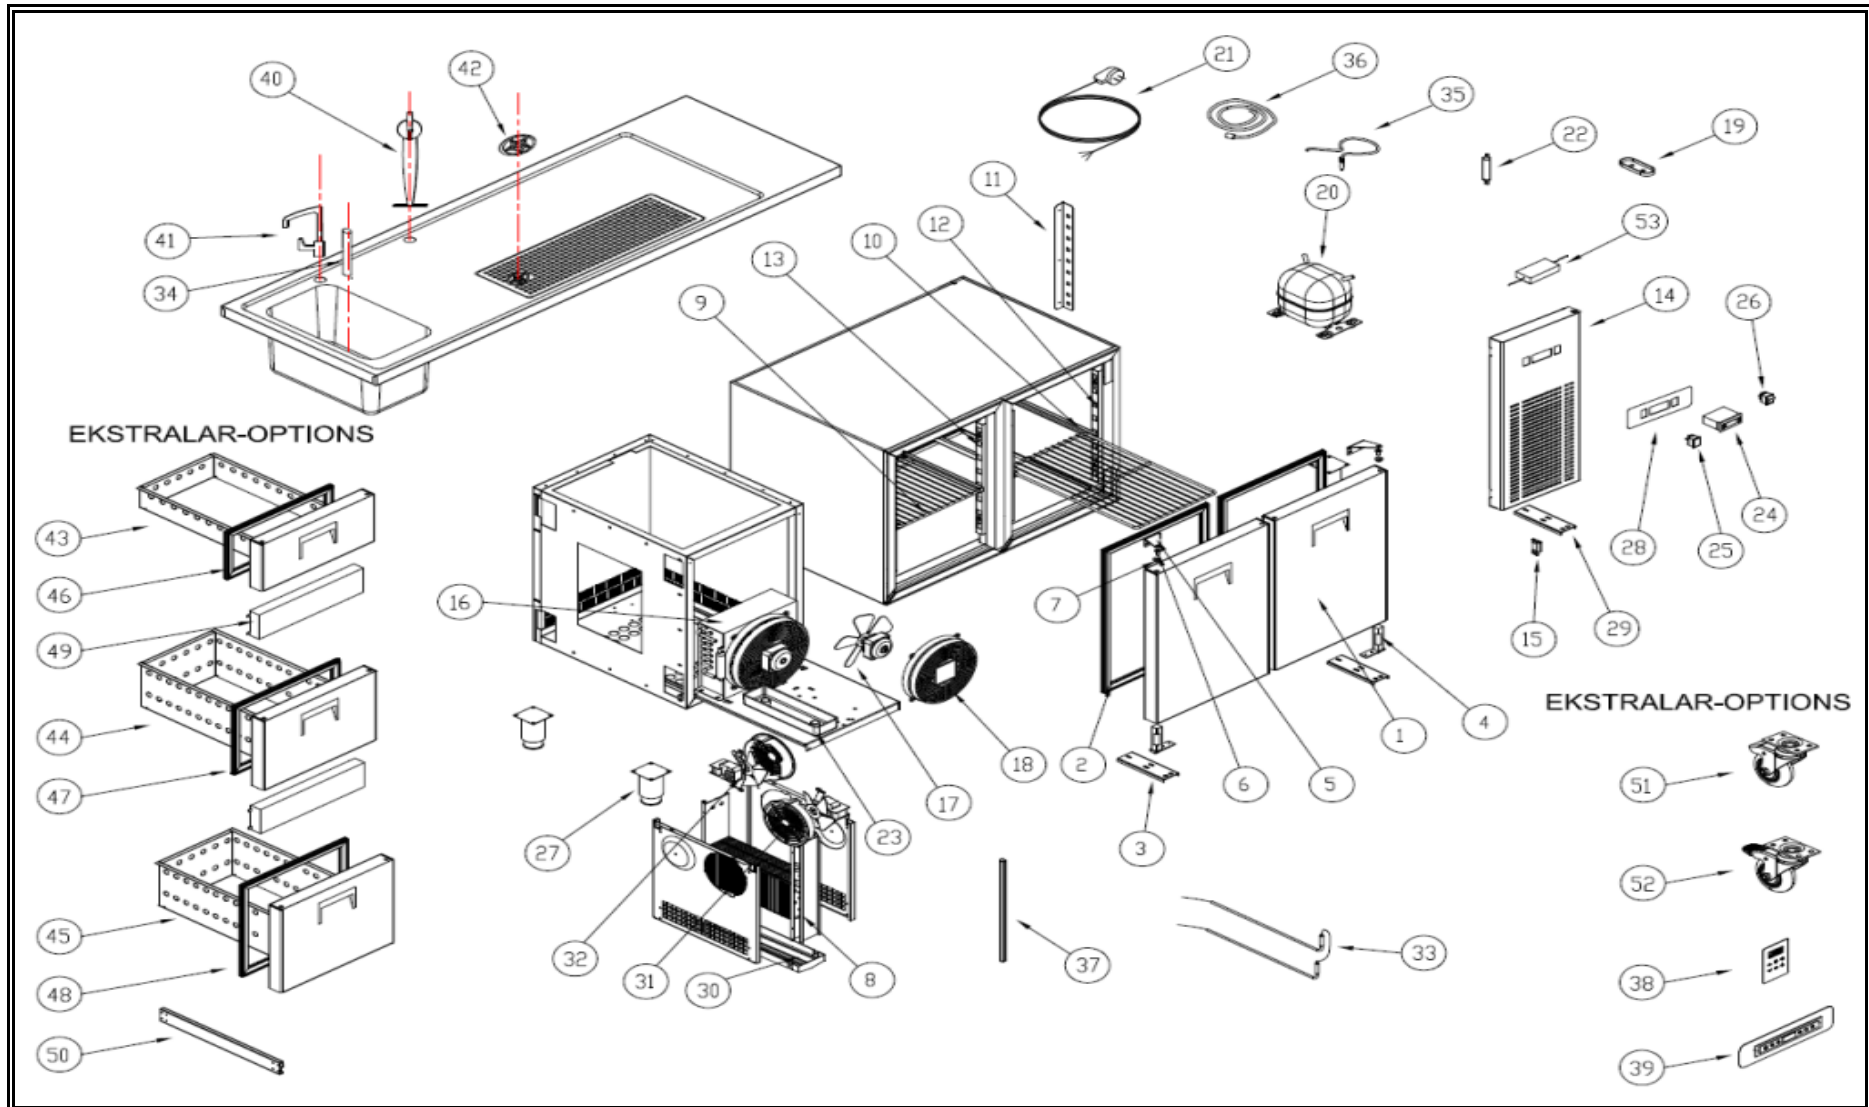

**7489.5315**

**R290**

Onderdelen informatie  
Erzatzteil information  
Spare part information  
Information de pièces

POS:	Art.No.:	Omschrijving:	Aantal:
1		DOOR	2
2	CS9113.1985	DOOR GASKET	2
3	CS9113.1810	LOWER HINGE BRACKET	2
4	CS9113.1260	UPRIGHT HINGE AND PARTS	2
5	CS9113.2005	UPPER HINGE	2
6	CS9113.1815	UPPER HINGE PIN	2
7	CS9113.1820	PLASTIC HINGE BUSHING	2
8	CS9113.0250	EVAPORATOR	1
9	CS7489.0560	SHELF-KGN 540X405	4
10	CS7489.0565	SHELF GUIDE - 530m	8
11		SHELF STANDARD - BACK	2
12		SHELF STANDARD - FRONT	4
13		SHELF STANDARD - MIDDLE	2
14		CANOPY	1
15		MAGNETIC HINGES	2
16		1/4 Hp CONDENSER	1
17	CS9113.1525	10W-FAN MOTOR	1
18	CS9113.0230	CONDENSER FAN PLASTIC	1
19		PROBE COVER	1
20	CS9113.2045	COMPRESSOR-NEK 6181 U (1/4)	1
21		PLUG CABLE	1
22		DRYER	1
23	CS9113.1080	COMPRESSOR WATER PAN	1
24	CS9338.3550	TWO PROPED DIGITAL THERMOSTAT (DIXELL)	1
25	CS9113.0675	POWER SWITCH	1
26	CS9108.0254	ON - OFF SWITCH	1
27	CS9113.0610	STAINLESS STEEL LEG	5
28	CS9113.2300	DIGITAL LABEL	1
29		CANOPY HINGE	1
30	CS9113.1075	EVAPORATOR CUP	1
31	CS9113.0225	PLASTIC FAN PROTECTION	2
32	CS9113.0310	EVAP FAN MOTOR	2
33	CS9113.1045	200W RESISTANCE	1
34		OVERFLOW DISCHARGER	1
35	CS9181.2051	PROBE	1
36	CS9390.2290	PROBE	1
37		LED LAMP	2
38		WATER PROOF DIGITAL	1
39	CS9993.8627	TOUCH CONTROL DIGITAL	1
40		BEER TOWER SET	1
41		SINK FAUCET	1
42		GLASS WASHER	1
43		1/3 DRAWERS	

<b>POS:</b>	<b>Art.No.:</b>	<b>Omschrijving:</b>	<b>Aantal:</b>
44		1/2 DRAWERS	
45		2/3 DRAWERS	
46	CS9113.0030	1/3 DRAWER GASKET	
47	CS9113.0040	1/2 DRAWER GASKET	
48	CS9113.0050	2/3 DRAWER GASKET	
49	CS9113.2010	DRAWERS MIDDLE BRIDGE	
50	CS9113.0010	DRAWER RAIL	
51	CS9113.0615	WHEEL WITHOUT BRAKE	3
52	CS9113.0620	WHEEL WITH BRAKE	2
53	CS9113.0880	LED TRANSFORMER	1
.	CS9113.1665	COUNTER REF EVAP GROUP 2 DOORS	1