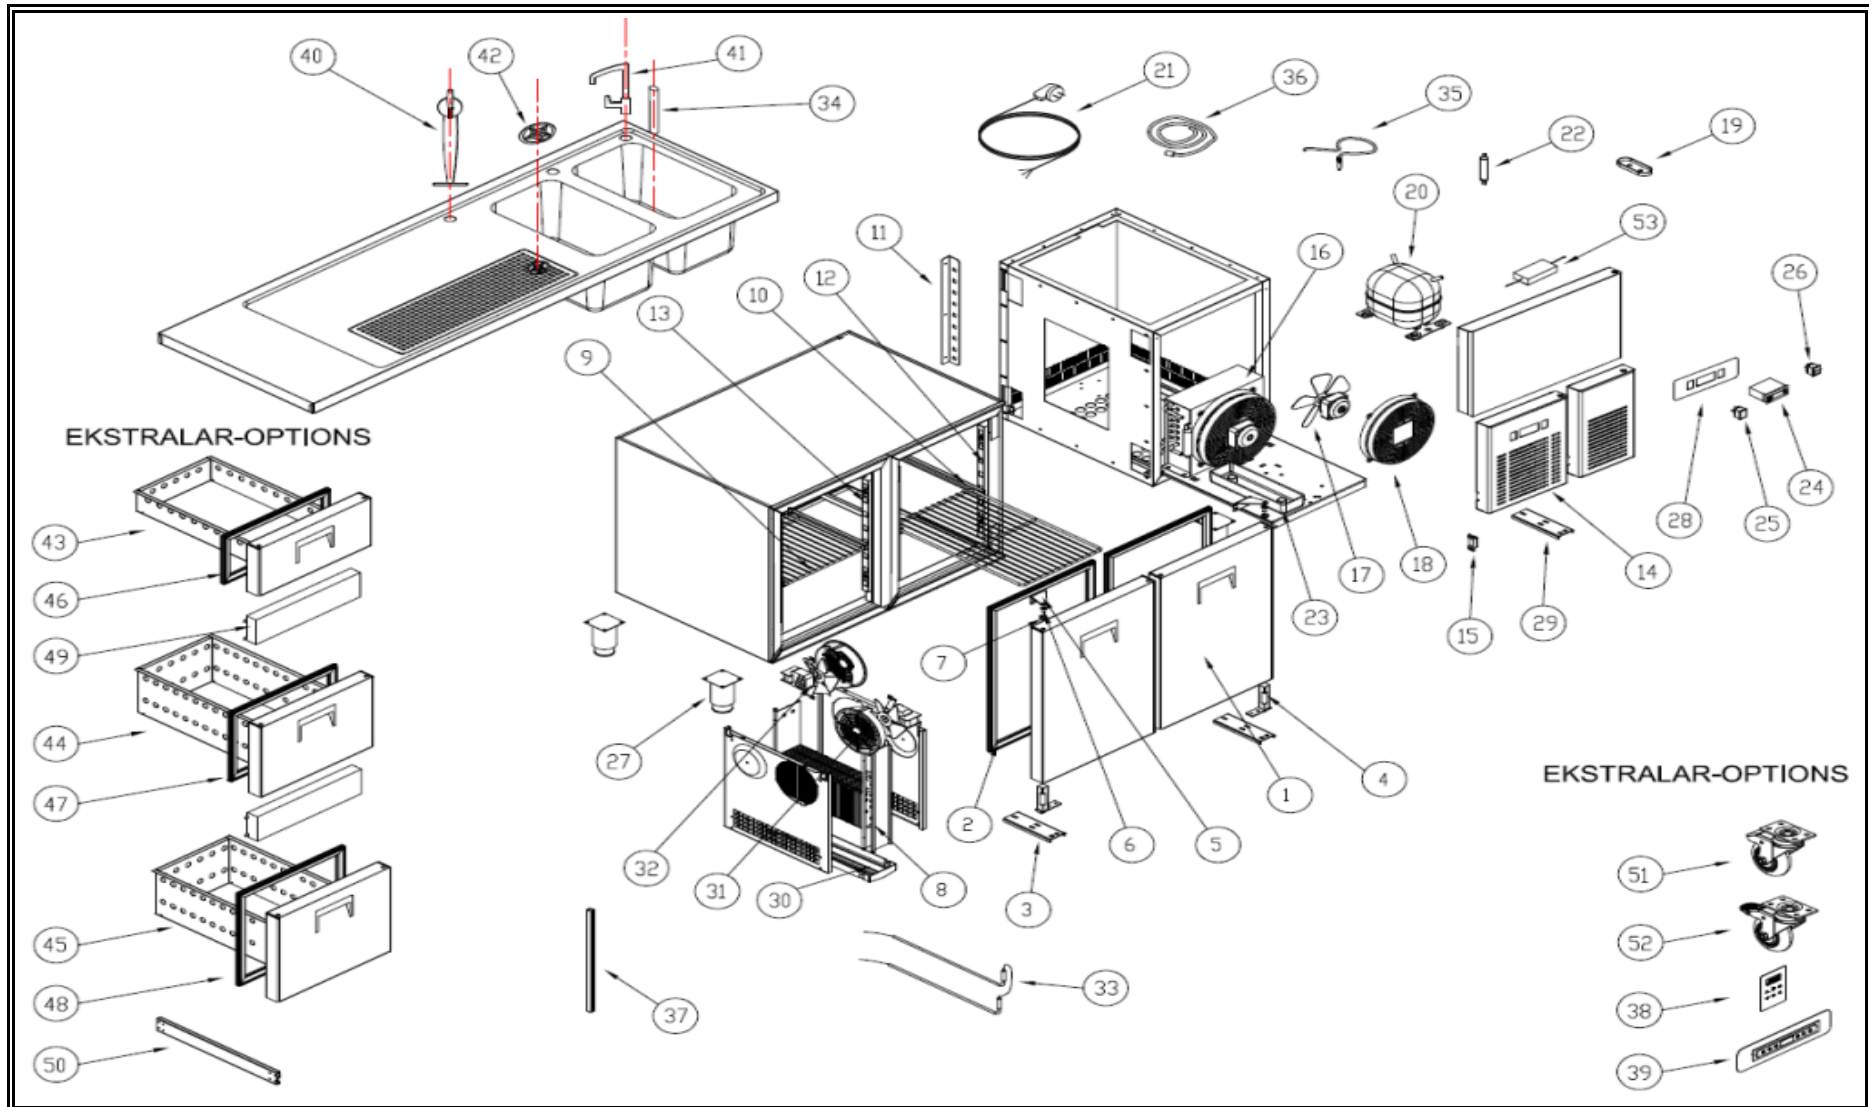

**7489.5320**

**R134a**

Onderdelen informatie  
Erzatzteil information  
Spare part information  
Information de pièces

POS:	Art.No.:	Omschrijving:	Aantal:
1		DOOR	2
2	CS9113.1985	DOOR GASKET	2
3	CS9113.1810	LOVER HINGE BRACET	2
4	CS9113.1260	UPRIGHT HINGE AND PARTS	2
5	CS9113.2005	UPPER HINGE	2
6	CS9113.1815	UPPER HINGE PIM	2
7	CS9113.1820	HINGE PLASTIC	2
8	CS9113.0250	EVAPOROTOR	1
9	CS7489.0560	SHELF-KGN 540X405	2
10	CS7489.0565	SHELF GUIDE - 530m	4
11		SHELF RACKET - BACK	2
12		SHELF RACKET - FRONT	4
13		SHELF RACKET - MIDDLE	2
14		CANOPY	1
15		MAGNET HINGES	2
16	CS9113.1765	1/4 Hp CONDANSER	1
17	CS9113.1525	10W-FAN MOTOR	1
18	CS9113.0230	CONDANSER FAN PLASTIC	1
19		PROP COVER	1
20	CS9113.0690	COMPRESSOR--EMT 6160Z	1
21		PLUG CABLE	1
22		DRAYER	1
23	CS9113.1080	WATER BOX	1
24		DIGITAL THERMOSTAT TWO PROPE	1
25	CS9113.0675	POWER SWITCH	1
26	CS9108.0254	ON - OFF SWITCH	1
27		GLASS DOOR	2
28	CS9113.2300	DIGITAL LABEL	1
29		CANOPY HINGE	1
30	CS9113.1075	EVAPOROTOR CUP	1
31	CS9113.0225	PLASTIC FAN PROTECTION	2
32	CS9113.0310	EVAP FAN MOTOR	2
33	CS9113.1045	200W RESISTANCE	1
34		OVERFLOW DISCHARGER	1
35	CS9181.2051	PROP	1
36	CS9113.0155	MOTHERBOARD	1
37	CS9993.8627	TOUCH CONTROL DIGITAL	1
38		1/3 DRAWERS--GASKET	6
39		1/2 DRAWERS--GASKET	4
40		1/3 DRAWERS	6
41		1/2 DRAWERS	4
42		1/3 DRAWERS--GLASS	6
43		1/2 DRAWERS--GLASS	4

POS:	Art.No.:	Omschrijving:	Aantal:
44	CS9113.0010	DRAWER RAIL	
45		BEER TOWER SET	1
46		SINK FAUCET	1
47		GLASS WASHER	1
48	CS9390.2290	PROP	1
49		LED LAMP	2
50	CS9113.0895	TRANSFORMER LED	1
.	CS9113.1665	COUNTER REF EVAP GROUP 2 DOORS	1