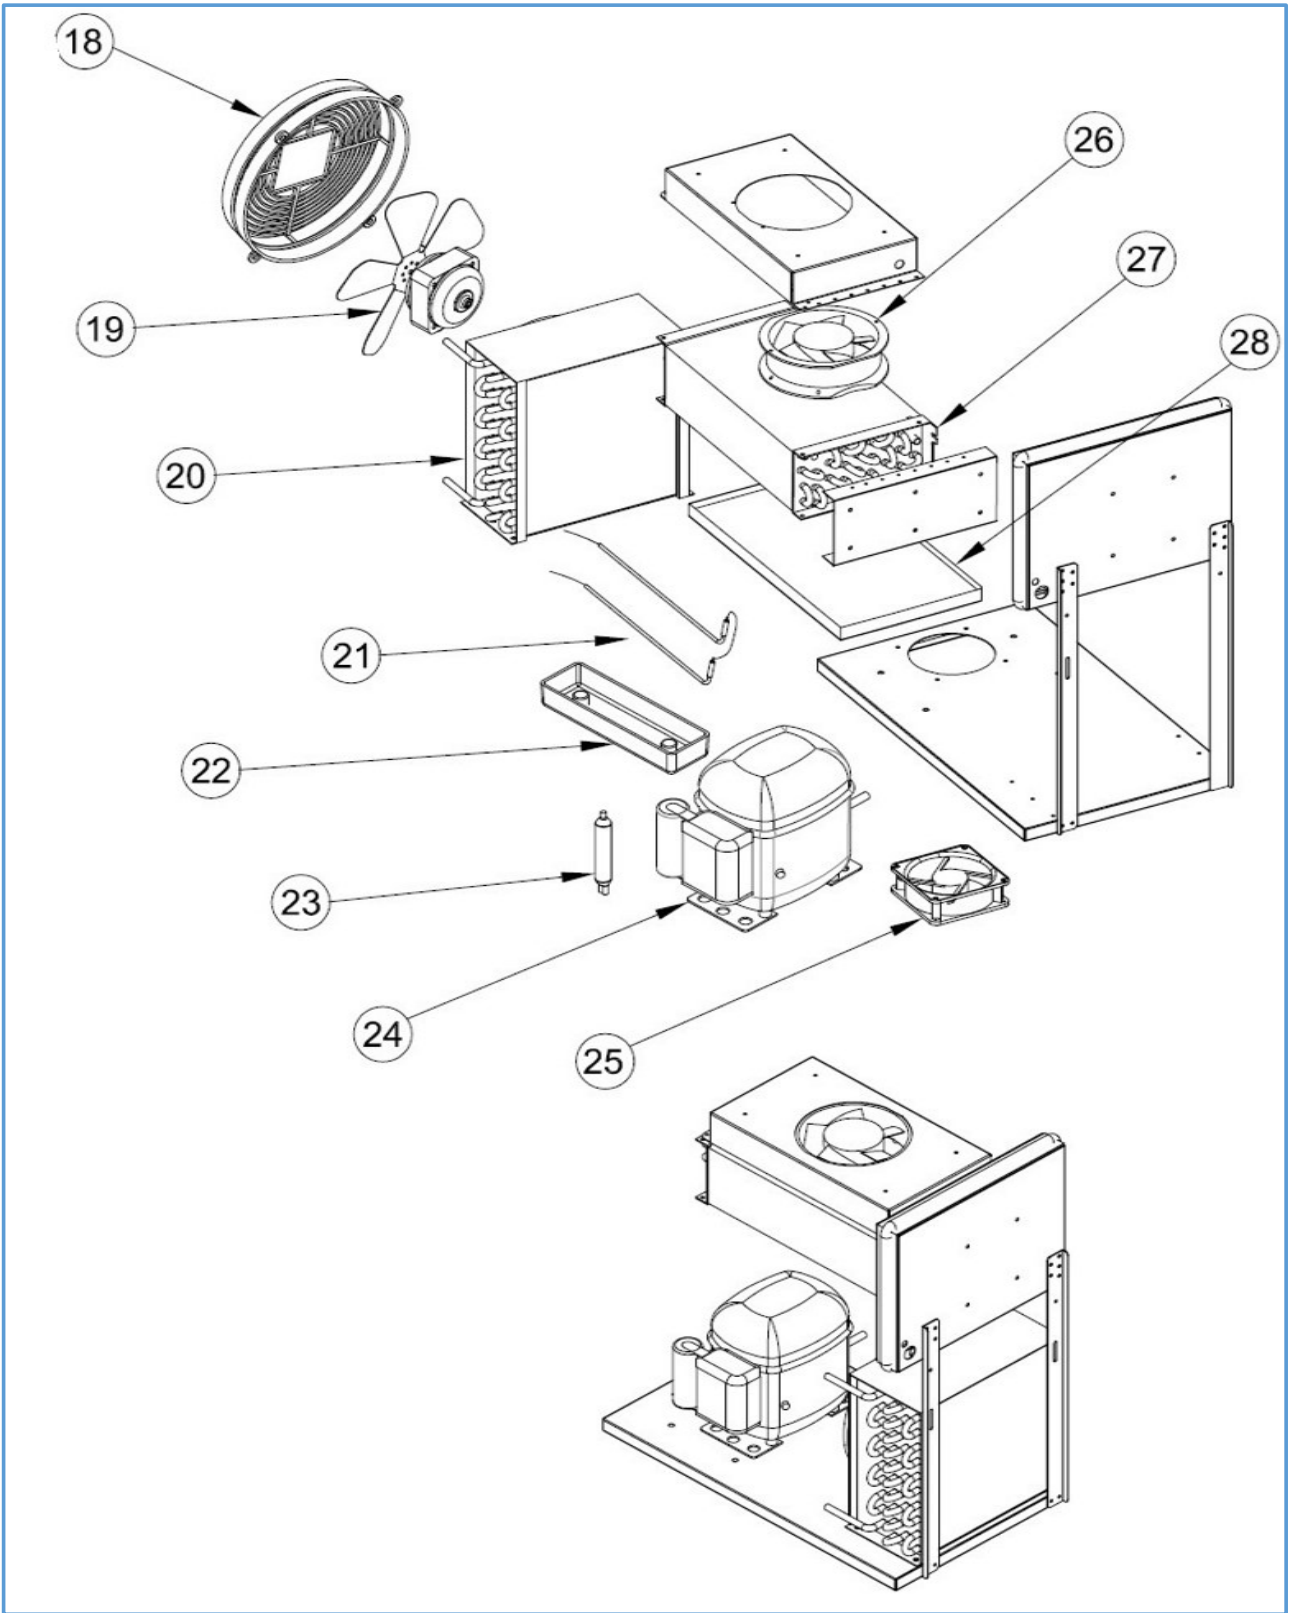

7489.5350

Onderdelen informatie

Erzatzteil information

Spare part information

Information de pièces

Onderdelenlijst 7489.5350

POS:	Art.No.:	Omschrijving:	Aantal:
1		DOOR	2
2	9113.0035	DOOR GASKET	2
3		LOVER HINGE BRACET	2
4	9113.1260	UPRIGHT HINGE AND PARTS	2
5		UPPER HINGE	2
6	9113.1815	UPPER HINGE PIM	2
7	9113.1820	HINGE PLASTIC	2
8	9113.0150	PROP	1
9		PROP	1
10		PLUG CABLE	1
11		PROP COVER	2
12		STAINLESS STEEL LEG	5
13		SHELF-CGN 530x333	2
14		SHELF-GUIDE-CGN 530m	4
15		SHELF RACKET- BACK	2
16		SHELF RACKET- SIDE	2
17		SHELF RACKET- MIDDLE	4
18	9113.0230	CONDANSER FAN PLASTIC	1
19	9113.0320	16-65 W-FAN MOTORU	1
20	9113.1805	VL7-K CONDANSER	1
21	9113.1045	200W RESISTANCE	1
22	9113.1080	WATER BOX	1
23		DRAYER	1
24	9113.0480	COMPRESSOR	1
25		SQUARE FAN	1
26	9113.0350	EVAP FAN MOTOR	1
27	9113.0280	EVAPORATOR	1
28		EVAPORATOR CUP	1
29		CANOPY PIM	1
30		CANOPY	1
31		PLASTIC COVER	1
32		DIGITAL LABEL	1
33	9113.0675	POWER SWITCH	1
34		DIGITAL THERMOSTAT TWO PROPE (EVCO)	1
35	9113.0680	ON-OF SWITCH	1
36		1/3 DRAWERS	6
37		1/3 DRAWERS GASKET	6
38		1/2 DRAWERS	4
39		1/2 DRAWERS GASKET	4
40		2/3 DRAWERS	2
41		2/3 DRAWERS GASKET	2
42		DRAWER RAIL	
43	9113.0615	WHEELS	3
44	9113.0620	WHEELS BRAKE	2
45		WATER PROOF DIJITAL	1
46		TOUCH CONTROL DIGITAL	1