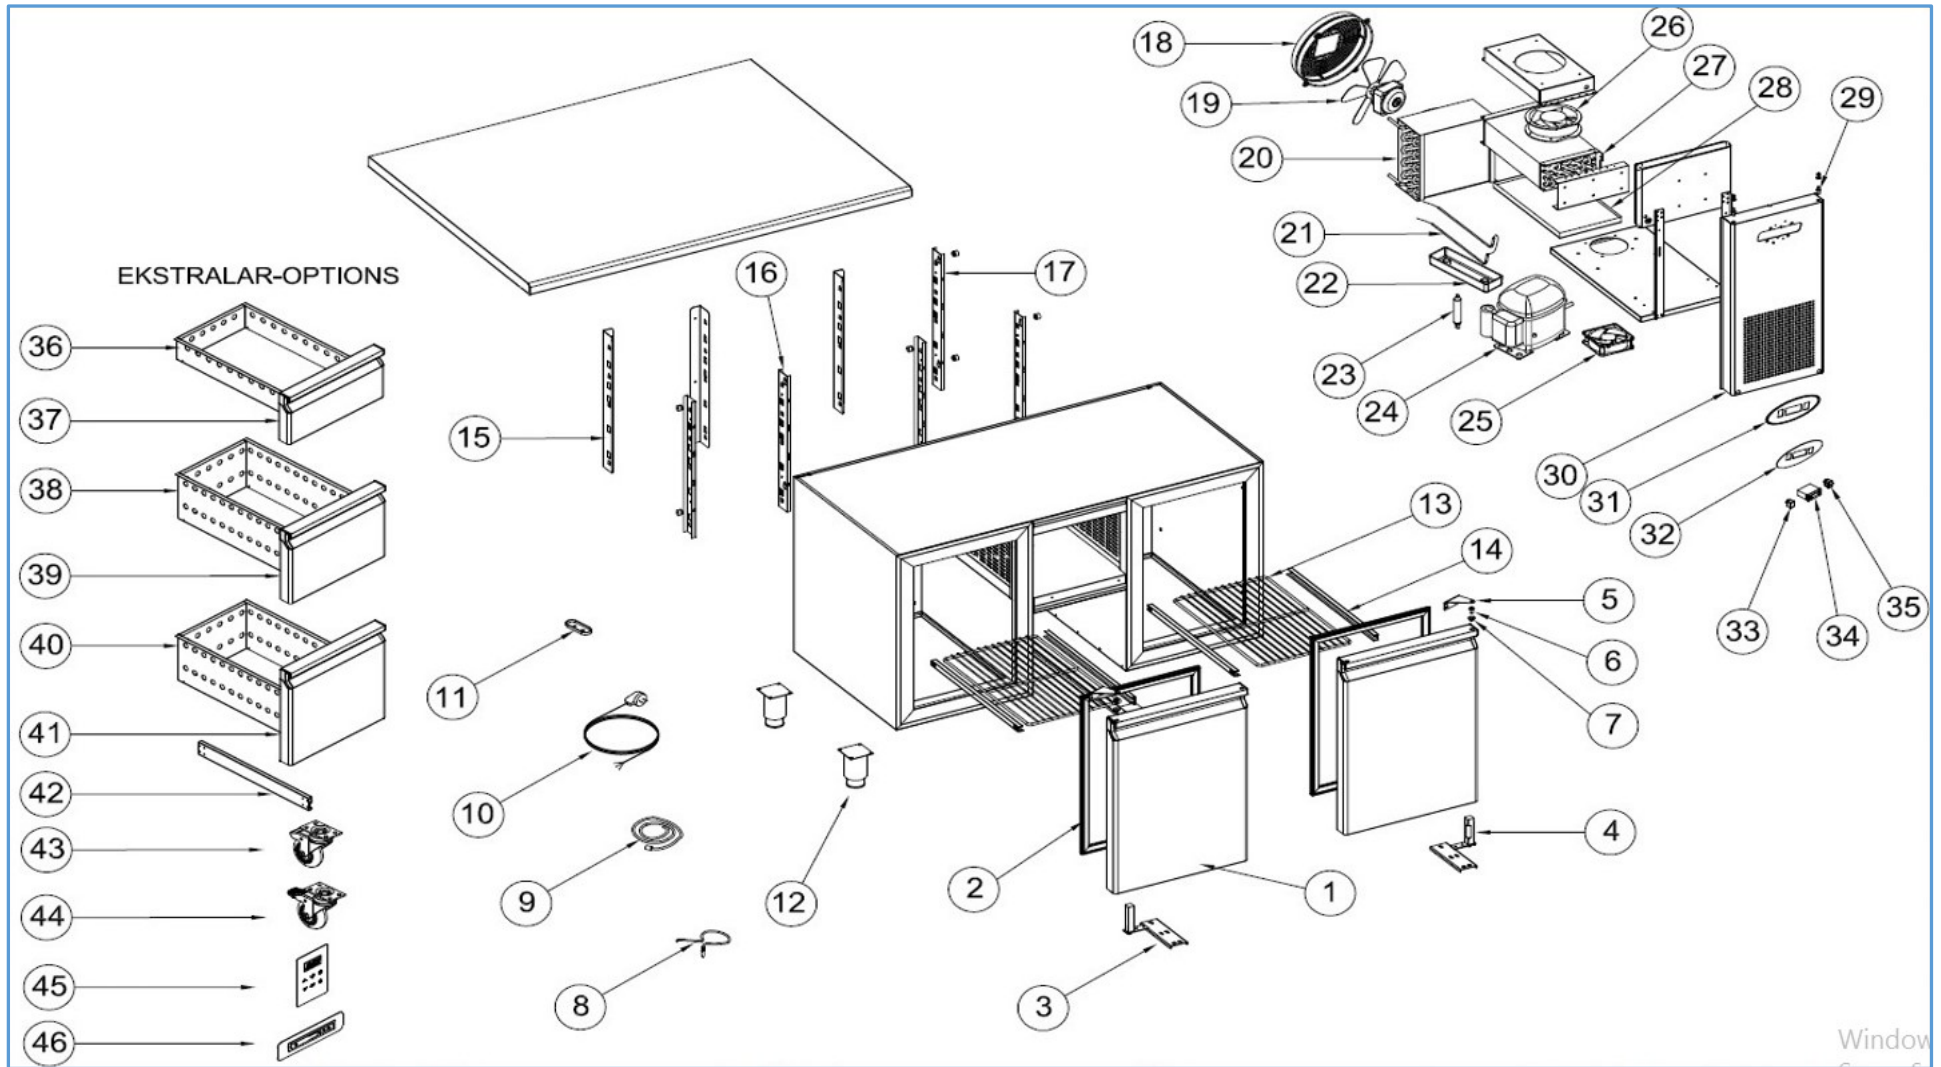

7489.5350

Onderdelen informatie

Erzatzteil information

Spare part information

Information de pièces

Onderdelenlijst 7489.5350

POS:	Art.No.:	Omschrijving:	Aantal:
1		DOOR	2
2	9113.0035	DOOR GASKET	2
3		LOVER HINGE BRACET	2
4	9113.1260	UPRIGHT HINGE AND PARTS	2
5		UPPER HINGE	2
6	9113.1815	UPPER HINGE PIM	2
7	9113.1820	HINGE PLASTIC	2
8	9113.0150	PROP	1
9		PROP	1
10		PLUG CABLE	1
11		PROP COVER	2
12		STAINLESS STEEL LEG	5
13		SHELF-CGN 530x333	2
14		SHELF-GUIDE-CGN 530m	4
15		SHELF RACKET- BACK	2
16		SHELF RACKET- SIDE	2
17		SHELF RACKET- MIDDLE	4
18	9113.0230	CONDANSER FAN PLASTIC	1
19	9113.0320	16-65 W-FAN MOTORU	1
20	9113.1805	VL7-K CONDANSER	1
21	9113.1045	200W RESISTANCE	1
22	9113.1080	WATER BOX	1
23		DRAYER	1
24	9113.0480	COMPRESSOR	1
25		SQUARE FAN	1
26	9113.0350	EVAP FAN MOTOR	1
27	9113.0280	EVAPORATOR	1
28		EVAPORATOR CUP	1
29		CANOPY PIM	1
30		CANOPY	1
31		PLASTIC COVER	1
32		DIGITAL LABEL	1
33	9113.0675	POWER SWITCH	1
34		DIGITAL THERMOSTAT TWO PROPE (EVCO)	1
35	9113.0680	ON-OF SWITCH	1
36		1/3 DRAWERS	6
37		1/3 DRAWERS GASKET	6
38		1/2 DRAWERS	4
39		1/2 DRAWERS GASKET	4
40		2/3 DRAWERS	2
41		2/3 DRAWERS GASKET	2
42		DRAWER RAIL	
43	9113.0615	WHEELS	3
44	9113.0620	WHEELS BRAKE	2
45		WATER PROOF DIJITAL	1
46		TOUCH CONTROL DIGITAL	1