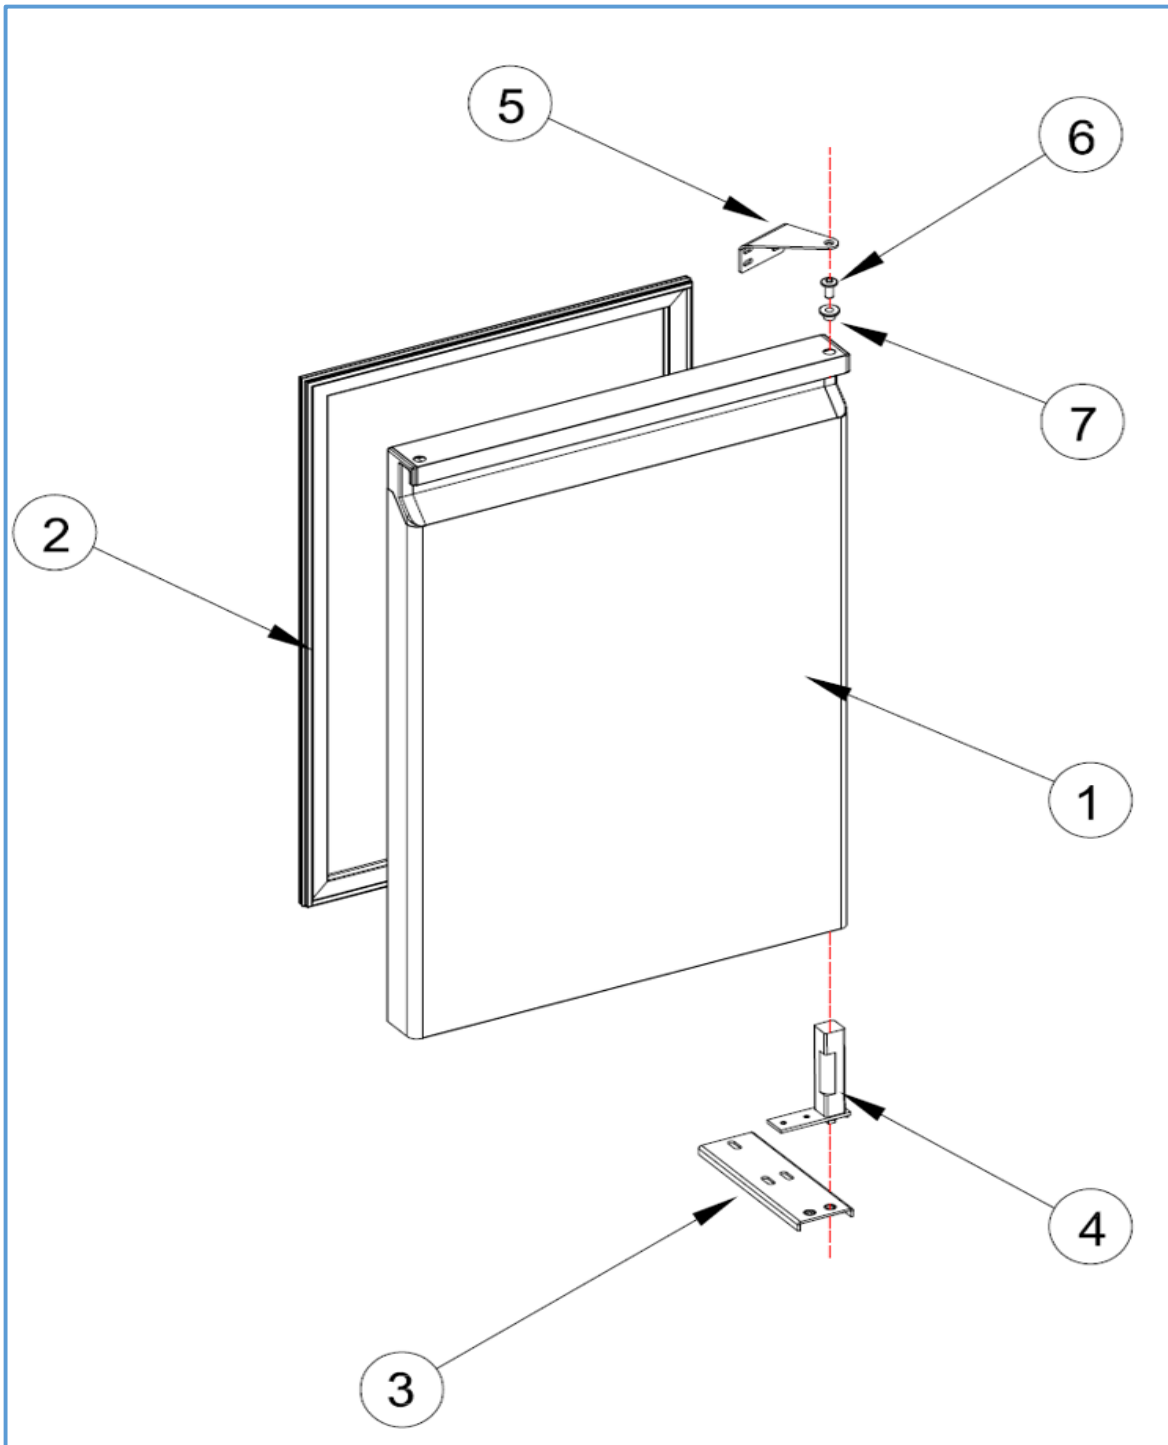

7489.5350

Onderdelen informatie

Erzatzteil information

Spare part information

Information de pièces

Onderdelenlijst 7489.5350

POS:	Art.No.:	Omschrijving:	Aantal:
1		DOOR	2
2	9113.0035	DOOR GASKET	2
3		LOVER HINGE BRACET	2
4	9113.1260	UPRIGHT HINGE AND PARTS	2
5		UPPER HINGE	2
6	9113.1815	UPPER HINGE PIM	2
7	9113.1820	HINGE PLASTIC	2
8	9113.0150	PROP	1
9		PROP	1
10		PLUG CABLE	1
11		PROP COVER	2
12		STAINLESS STEEL LEG	5
13		SHELF-CGN 530x333	2
14		SHELF-GUIDE-CGN 530m	4
15		SHELF RACKET- BACK	2
16		SHELF RACKET- SIDE	2
17		SHELF RACKET- MIDDLE	4
18	9113.0230	CONDANSER FAN PLASTIC	1
19	9113.0320	16-65 W-FAN MOTORU	1
20	9113.1805	VL7-K CONDANSER	1
21	9113.1045	200W RESISTANCE	1
22	9113.1080	WATER BOX	1
23		DRAYER	1
24	9113.0480	COMPRESSOR	1
25		SQUARE FAN	1
26	9113.0350	EVAP FAN MOTOR	1
27	9113.0280	EVAPORATOR	1
28		EVAPORATOR CUP	1
29		CANOPY PIM	1
30		CANOPY	1
31		PLASTIC COVER	1
32		DIGITAL LABEL	1
33	9113.0675	POWER SWITCH	1
34		DIGITAL THERMOSTAT TWO PROPE (EVCO)	1
35	9113.0680	ON-OF SWITCH	1
36		1/3 DRAWERS	6
37		1/3 DRAWERS GASKET	6
38		1/2 DRAWERS	4
39		1/2 DRAWERS GASKET	4
40		2/3 DRAWERS	2
41		2/3 DRAWERS GASKET	2
42		DRAWER RAIL	
43	9113.0615	WHEELS	3
44	9113.0620	WHEELS BRAKE	2
45		WATER PROOF DIJITAL	1
46		TOUCH CONTROL DIGITAL	1