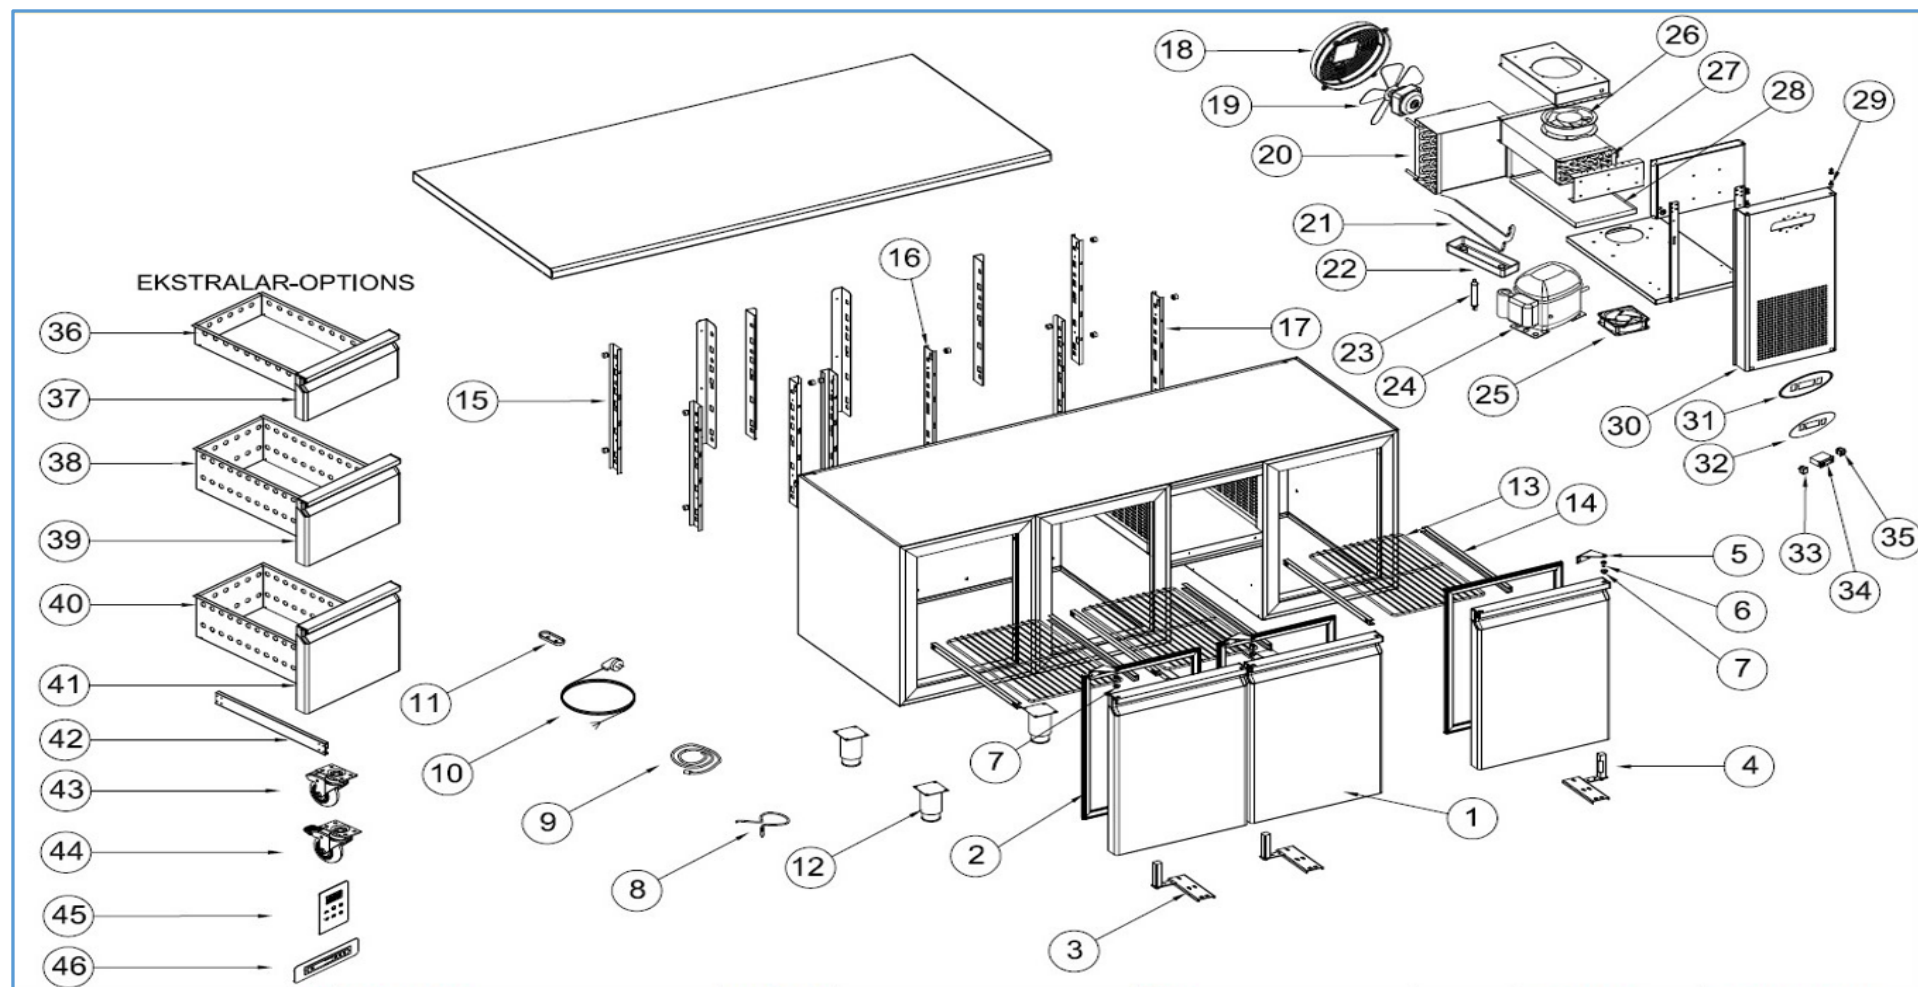

7489.5355

Onderdelen informatie

Erzatzteil information

Spare part information

Information de pièces

Onderdelenlijst 7489.5355

POS:	Art.No.:	Omschrijving:	Aantal:
1		DOOR	3
2	9113.0035	DOOR GASKET	3
3		LOVER HINGE BRACET	3
4	9113.1260	UPRIGHT HINGE AND PARTS	3
5		UPPER HINGE	3
6	9113.1815	UPPER HINGE PIM	3
7	9113.1820	HINGE PLASTIC	3
8	9113.0150	PROP	1
9		PROP	1
10		PLUG CABLE	1
11		PROP COVER	2
12		STAINLESS STEEL LEG	5
13		SHELF-CGN 530x333	3
14		SHELF-GUIDE-CGN 530m	6
15		SHELF RACKET- BACK	4
16		SHELF RACKET- SIDE	4
17		SHELF RACKET- MIDDLE	4
18	9113.0230	CONDANSER FAN PLASTIC	1
19	9113.0320	16-65 W-FAN MOTORU	1
20	9113.1805	VL7-K CONDANSER	1
21	9113.1045	200W RESISTANCE	1
22	9113.1080	WATER BOX	1
23		DRAYER	1
24	9113.0480	COMPRESSOR	1
25		SQUARE FAN	1
26	9113.0350	EVAP FAN MOTOR	1
27	9113.0270	EVAPORATOR	1
28		EVAPORATOR CUP	1
29		CANOPY PIM	1
30		CANOPY	1
31		PLASTIC COVER	1
32		DIGITAL LABEL	1
33	9113.0675	POWER SWITCH	1
34		DIGITAL THERMOSTAT TWO PROPE (DIXELL)	1
35	9113.0680	ON-OF SWITCH	1
36		1/3 DRAWERS	9
37		1/3 DRAWERS GASKET	9
38		1/2 DRAWERS	6
39		1/2 DRAWERS GASKET	6
40		2/3 DRAWERS	3
41		2/3 DRAWERS GASKET	3
42		DRAWER RAIL	
43	9113.0615	WHEELS	3
44	9113.0620	WHEELS BRAKE	2
45		WATER PROOF DIGITAL	1
46		TOUCH CONTROL DIGITAL	1