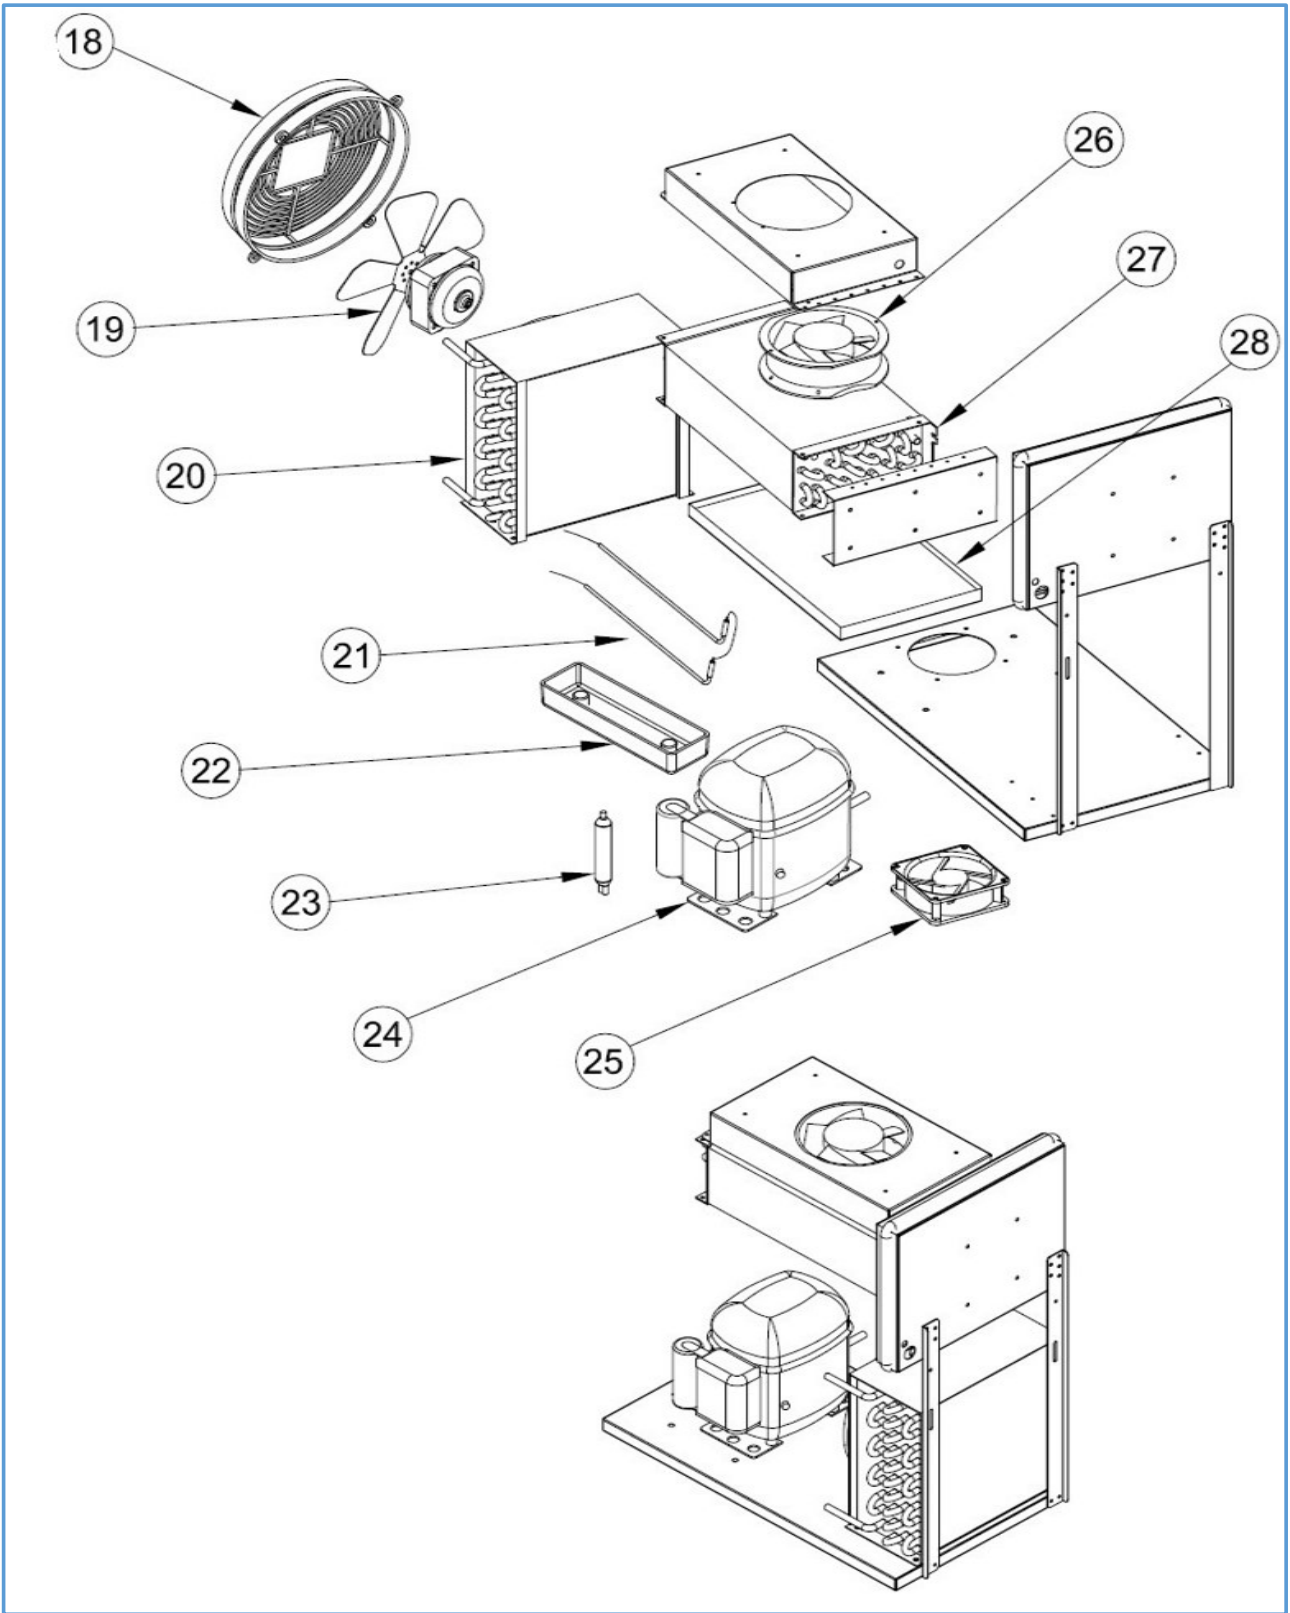

7489.5355

Onderdelen informatie

Erzatzteil information

Spare part information

Information de pièces

Onderdelenlijst 7489.5355

POS:	Art.No.:	Omschrijving:	Aantal:
1		DOOR	3
2	9113.0035	DOOR GASKET	3
3		LOVER HINGE BRACET	3
4	9113.1260	UPRIGHT HINGE AND PARTS	3
5		UPPER HINGE	3
6	9113.1815	UPPER HINGE PIM	3
7	9113.1820	HINGE PLASTIC	3
8	9113.0150	PROP	1
9		PROP	1
10		PLUG CABLE	1
11		PROP COVER	2
12		STAINLESS STEEL LEG	5
13		SHELF-CGN 530x333	3
14		SHELF-GUIDE-CGN 530m	6
15		SHELF RACKET- BACK	4
16		SHELF RACKET- SIDE	4
17		SHELF RACKET- MIDDLE	4
18	9113.0230	CONDANSER FAN PLASTIC	1
19	9113.0320	16-65 W-FAN MOTORU	1
20	9113.1805	VL7-K CONDANSER	1
21	9113.1045	200W RESISTANCE	1
22	9113.1080	WATER BOX	1
23		DRAYER	1
24	9113.0480	COMPRESSOR	1
25		SQUARE FAN	1
26	9113.0350	EVAP FAN MOTOR	1
27	9113.0270	EVAPORATOR	1
28		EVAPORATOR CUP	1
29		CANOPY PIM	1
30		CANOPY	1
31		PLASTIC COVER	1
32		DIGITAL LABEL	1
33	9113.0675	POWER SWITCH	1
34		DIGITAL THERMOSTAT TWO PROPE (DIXELL)	1
35	9113.0680	ON-OF SWITCH	1
36		1/3 DRAWERS	9
37		1/3 DRAWERS GASKET	9
38		1/2 DRAWERS	6
39		1/2 DRAWERS GASKET	6
40		2/3 DRAWERS	3
41		2/3 DRAWERS GASKET	3
42		DRAWER RAIL	
43	9113.0615	WHEELS	3
44	9113.0620	WHEELS BRAKE	2
45		WATER PROOF DIGITAL	1
46		TOUCH CONTROL DIGITAL	1