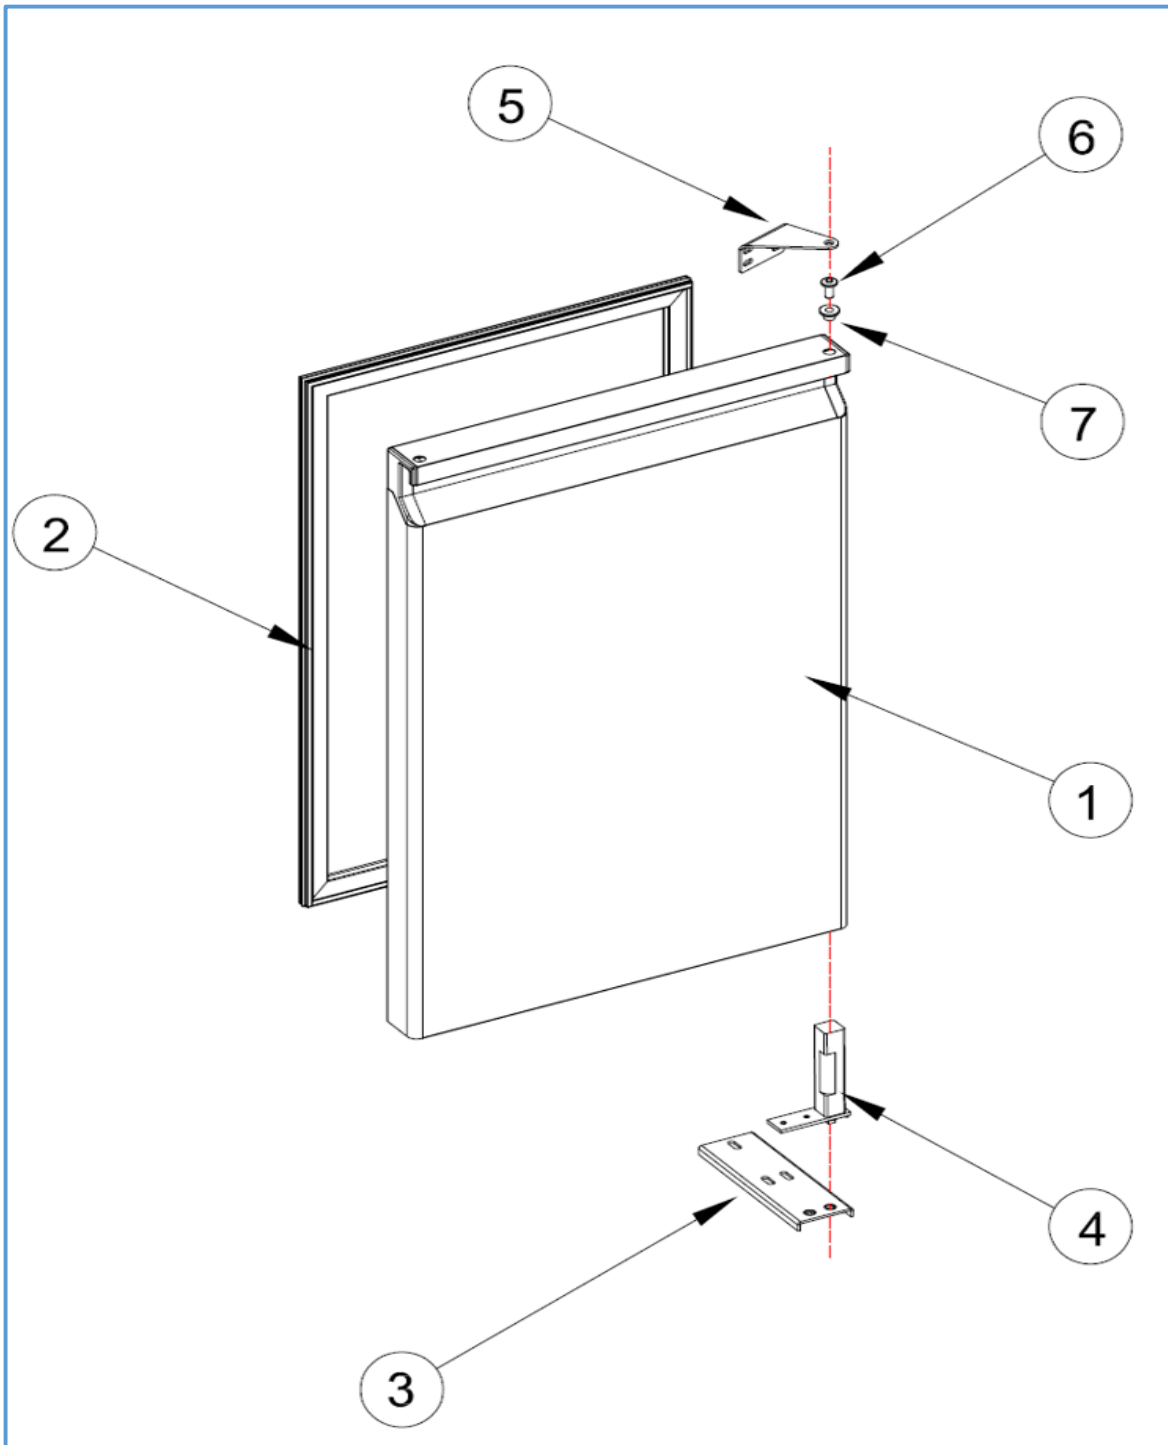

7489.5355

Onderdelen informatie

Erzatzteil information

Spare part information

Information de pièces

Onderdelenlijst 7489.5355

POS:	Art.No.:	Omschrijving:	Aantal:
1		DOOR	3
2	9113.0035	DOOR GASKET	3
3		LOVER HINGE BRACET	3
4	9113.1260	UPRIGHT HINGE AND PARTS	3
5		UPPER HINGE	3
6	9113.1815	UPPER HINGE PIM	3
7	9113.1820	HINGE PLASTIC	3
8	9113.0150	PROP	1
9		PROP	1
10		PLUG CABLE	1
11		PROP COVER	2
12		STAINLESS STEEL LEG	5
13		SHELF-CGN 530x333	3
14		SHELF-GUIDE-CGN 530m	6
15		SHELF RACKET- BACK	4
16		SHELF RACKET- SIDE	4
17		SHELF RACKET- MIDDLE	4
18	9113.0230	CONDANSER FAN PLASTIC	1
19	9113.0320	16-65 W-FAN MOTORU	1
20	9113.1805	VL7-K CONDANSER	1
21	9113.1045	200W RESISTANCE	1
22	9113.1080	WATER BOX	1
23		DRAYER	1
24	9113.0480	COMPRESSOR	1
25		SQUARE FAN	1
26	9113.0350	EVAP FAN MOTOR	1
27	9113.0270	EVAPORATOR	1
28		EVAPORATOR CUP	1
29		CANOPY PIM	1
30		CANOPY	1
31		PLASTIC COVER	1
32		DIGITAL LABEL	1
33	9113.0675	POWER SWITCH	1
34		DIGITAL THERMOSTAT TWO PROPE (DIXELL)	1
35	9113.0680	ON-OF SWITCH	1
36		1/3 DRAWERS	9
37		1/3 DRAWERS GASKET	9
38		1/2 DRAWERS	6
39		1/2 DRAWERS GASKET	6
40		2/3 DRAWERS	3
41		2/3 DRAWERS GASKET	3
42		DRAWER RAIL	
43	9113.0615	WHEELS	3
44	9113.0620	WHEELS BRAKE	2
45		WATER PROOF DIGITAL	1
46		TOUCH CONTROL DIGITAL	1