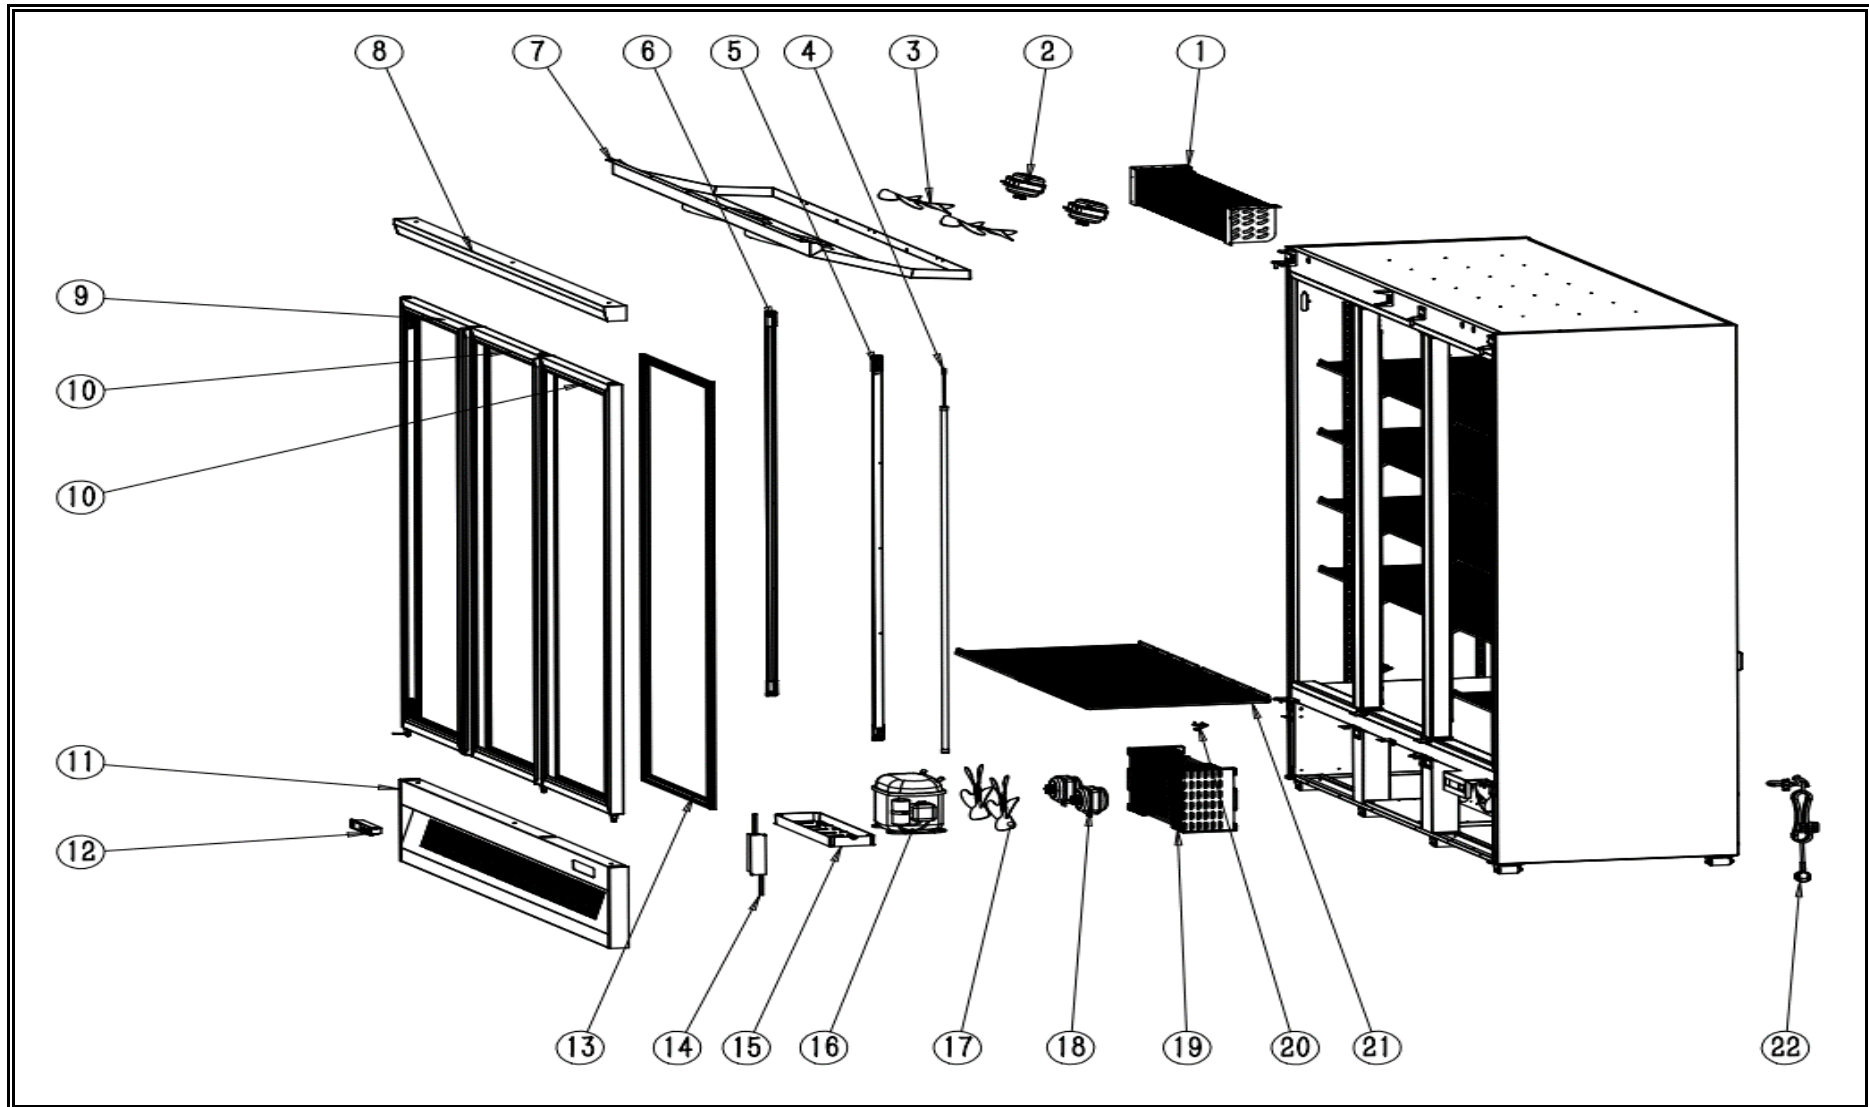

**7455.2205**

**R290**

Onderdelen informatie  
Erzatzteil information  
Spare part information  
Information de pièces

POS:	Art.No.:	Omschrijving:	Aantal:
1	CS9338.2828	Evaporator	1
2	CS9390.1425	Evaporator fan motor	2
3	CS9338.1885	Evaporator fan blade	2
4	CS9338.2262	Middle LED light T5	2
5	CS9338.2264	LED light right	1
6	CS9338.2260	LED light left	1
7		Evaporator fan motor cover panel	1
8		Top decoration panel	1
9	CS9338.2494	Glass door left	1
10	CS9338.2492	Glass door right	2
11	CS9338.2386	Front grill	1
12	CS9390.2410	Digital controller	1
13	CS9338.2306	Door seal	3
14	CS9338.2254	Led light driver	1
15		Water tray	1
16	CS9338.2328	Compressor	1
17	CS9338.1885	Condenser fan blade	2
18	CS9390.1425	Condenser fan motor	2
19	CS9338.2252	Condenser	1
20	CS7455.2225	Kclip	65
21	CS7455.2226	Side shelf	10
21a	CS7455.2227	Middle shelf	5
22	CS9392.0830	Power cable	1