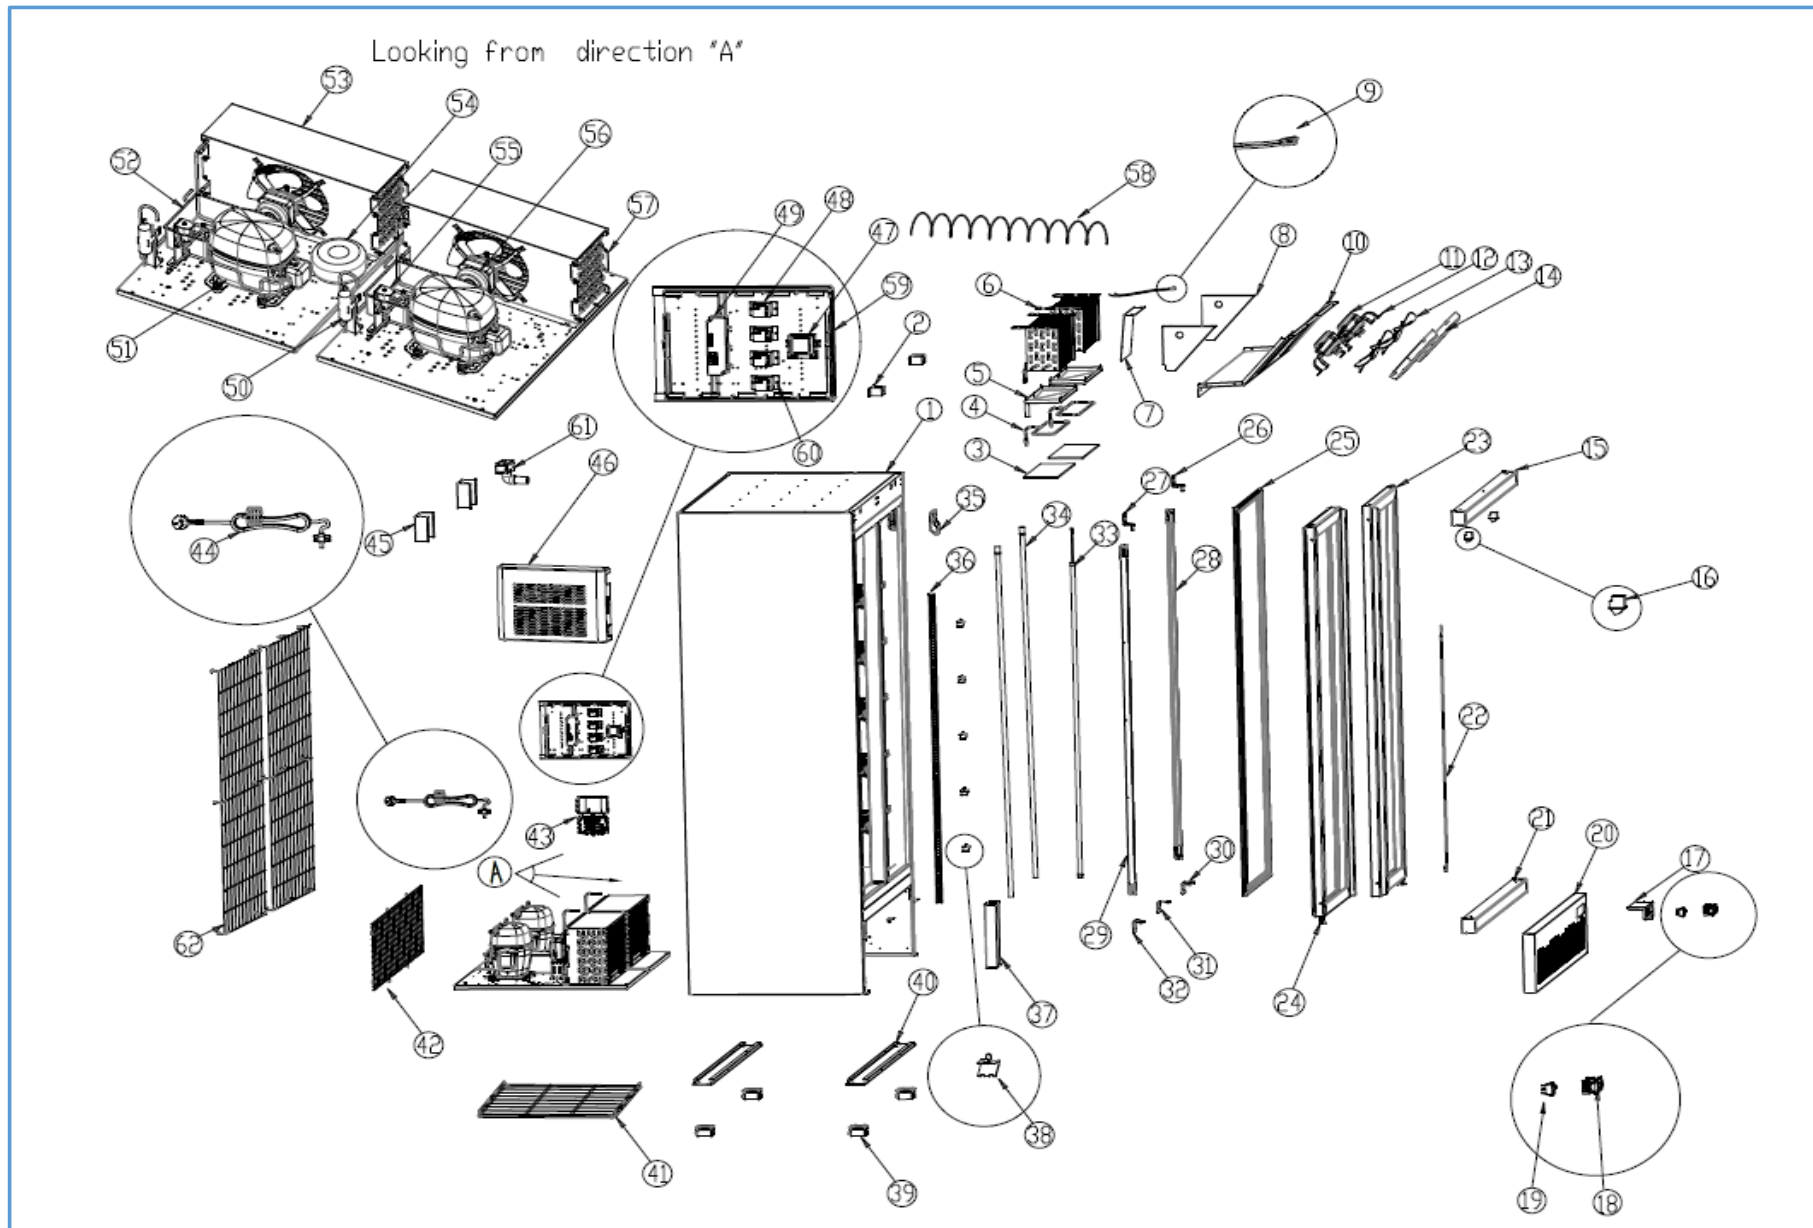

## Onderdelenlijst 7455.2220

POS:	Art.No.:	Omschrijving:	Aantal:
1		Insulate body	1
2		Bracket	3
3		PE adhesive	2
4	9338.2322	Evaporation tube	2
5	9338.2320	Stainless steel water tray 1	2
6	9338.2318	Evaporator	2
7		Evaporator partition	1
8		Evaporator windshield 1	2
9		Thermostat probe	1
10		Evaporator fan motor panel	1
11	9390.1425	Evaporator fan blade	2
12		Evaporator fan motor bracket	16
13	9338.1885	Evaporator fan blade	6
14		Evaporator fan motor cover	2
15		Upper Lintel	1
16		Fan switch	3
17		Switch Panel	1
18	9338.2324	Digital controller	1
19	9030.0510	Light Switch	1
20		Front grill	1
21		Bottom Lintel	1
22		Torsion spring	3
23		Right door set	2
24		Left door set	1
25	9338.2306	Door seal	3
26	9338.2314	Upper hinge (right door)	2
27	9338.2310	Upper hinge (left door)	1
28	9338.2264	LED light right	1
29	9338.2260	LED light left	1
30	9338.2316	Bottom hinge (right door)	2
31		Door support	1
32	9338.2312	Bottom hinge (left door)	1
33	9338.2262	Middle LED light T5	2
34		Drain pipe	2
35		Beam cover	2
36		k strip	12
37		Rack support	2
38	9338.1905	K clip	65
39		1" Heavy load casters	8
40		Castor plate	2
41		Shelf (side)	10
42		Back mesh	2
43		Wire box set	1
44		Power cable	1
45		Balance valves cover	2
46		Junction box cover	1
47	9338.2286	Digital controller transformer ( (inside digital controlle	1

## Onderdelenlijst 7455.2220

POS:	Art.No.:	Omschrijving:	Aantal:
48		Relay (inside digital controller)	3
49	9338.2254	LED light driver	1
50		Driver filter	2
51	9338.3430	Compressor	2
52		PP water tray	2
53		Condenser fan motor cover	2
54		Transformer	1
55		Solenoid valve	2
56	9390.0130	Condenser fan motor	4
57	9338.2252	Condenser	2
58		Capillary	0,12
59		Junction box	1
60		Relay (inside digital controller)	1
61		Balance valve	1
62		Internal back mesh	3