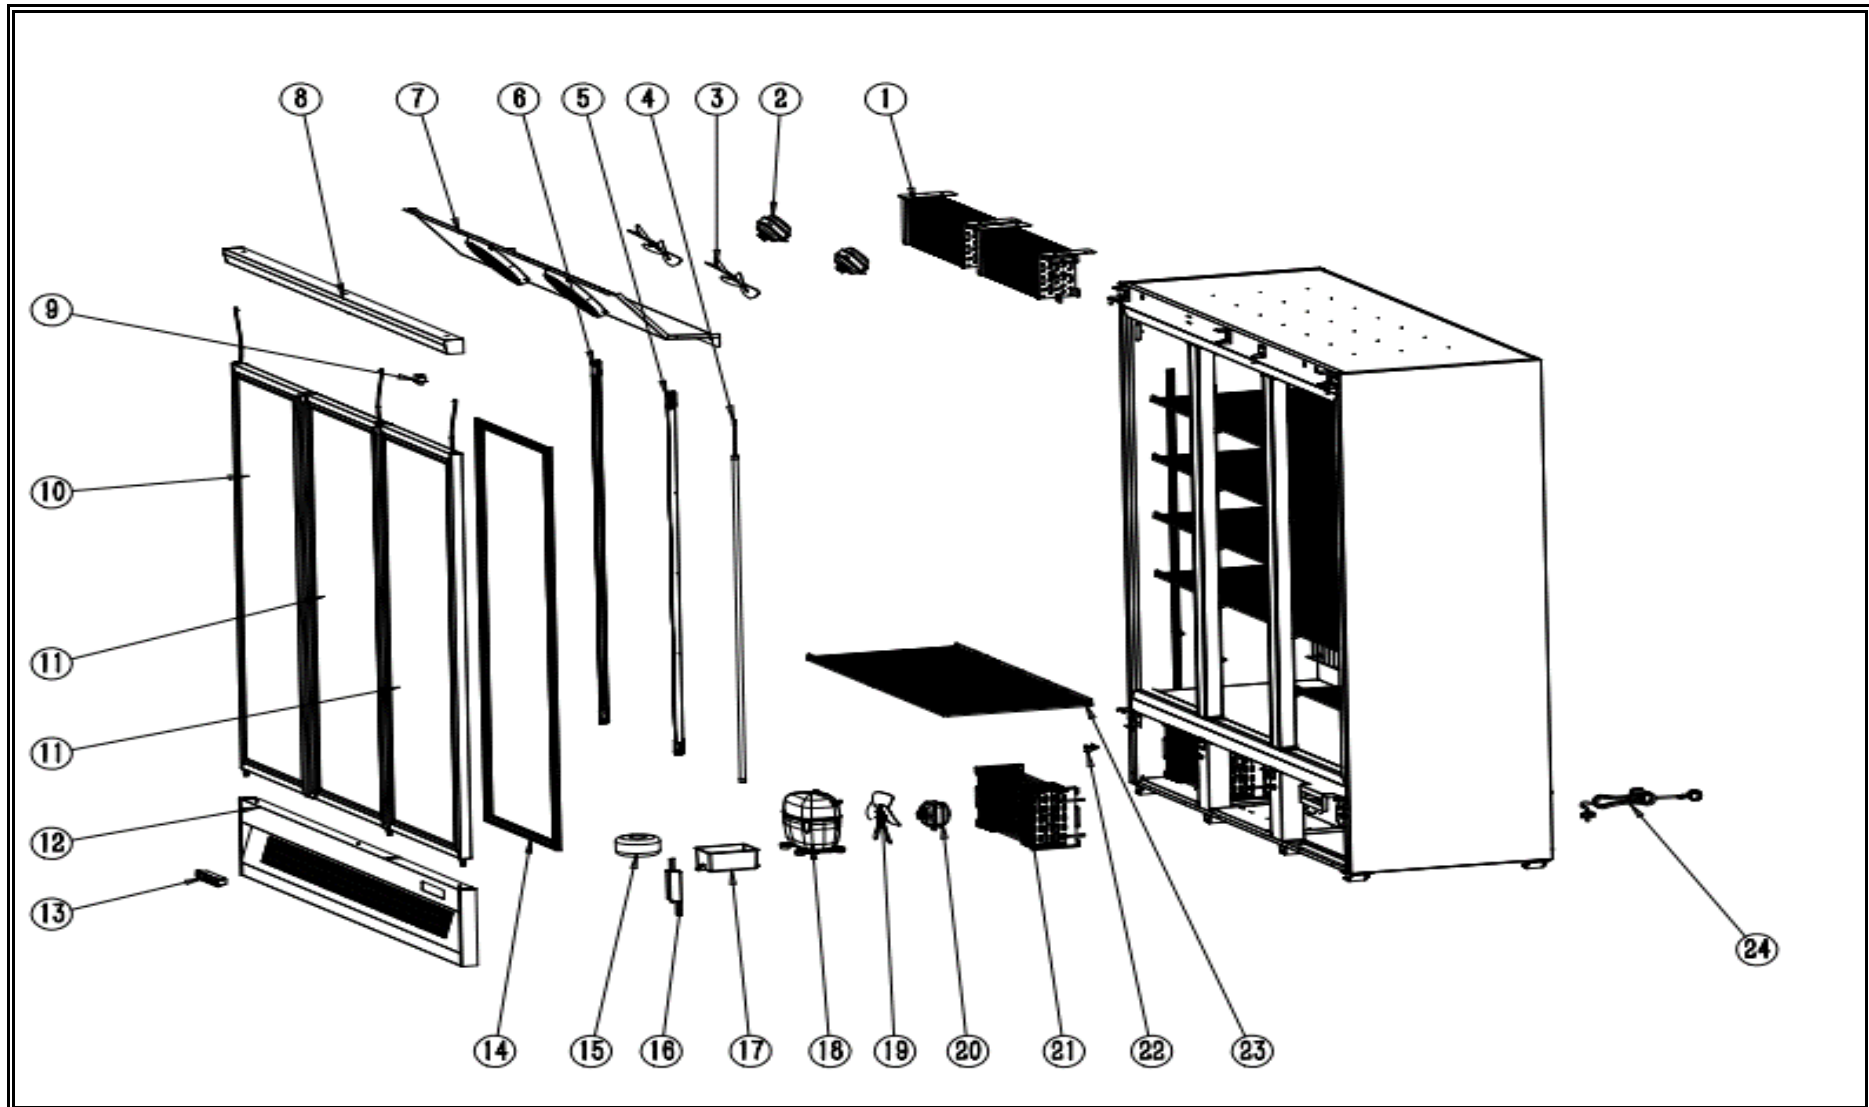

7455.2220

R290

Onderdelen informatie
Erzatzteil information
Spare part information
Information de pièces

POS:	Art.No.:	Omschrijving:	Aantal:
1	CS9338.2796	Evaporator	2
2	CS9390.1425	Evaporator fan motor	2
3	CS9338.1885	Evaporator fan blade	2
4	CS9338.2262	Middle LED light T5	2
5	CS9338.2264	LED light right	1
6	CS9338.2260	LED light left	1
7		Evaporator fan motor cover panel	1
8		Top decoration panel	1
9	CS9338.2764	Fan switch	3
10		Glass door left	1
11		Glass door right	2
12		Front grill	1
13	CS9390.2405	Digital controller	1
14	CS9338.2306	Door seal	3
15		Transformer	1
16	CS9338.2794	Led light driver	1
17		Water tray	2
18	CS9338.3430	Compressor	2
19	CS9338.1885	Condenser fan blade	2
20	CS9390.1425	Condenser fan motor	2
21	CS9338.2252	Condenser	2
22	CS7455.2225	Kclip	65
23	CS7455.2228	Shelf side	10
23A	CS7455.2229	Shelf middle	5
24		Power cable	1