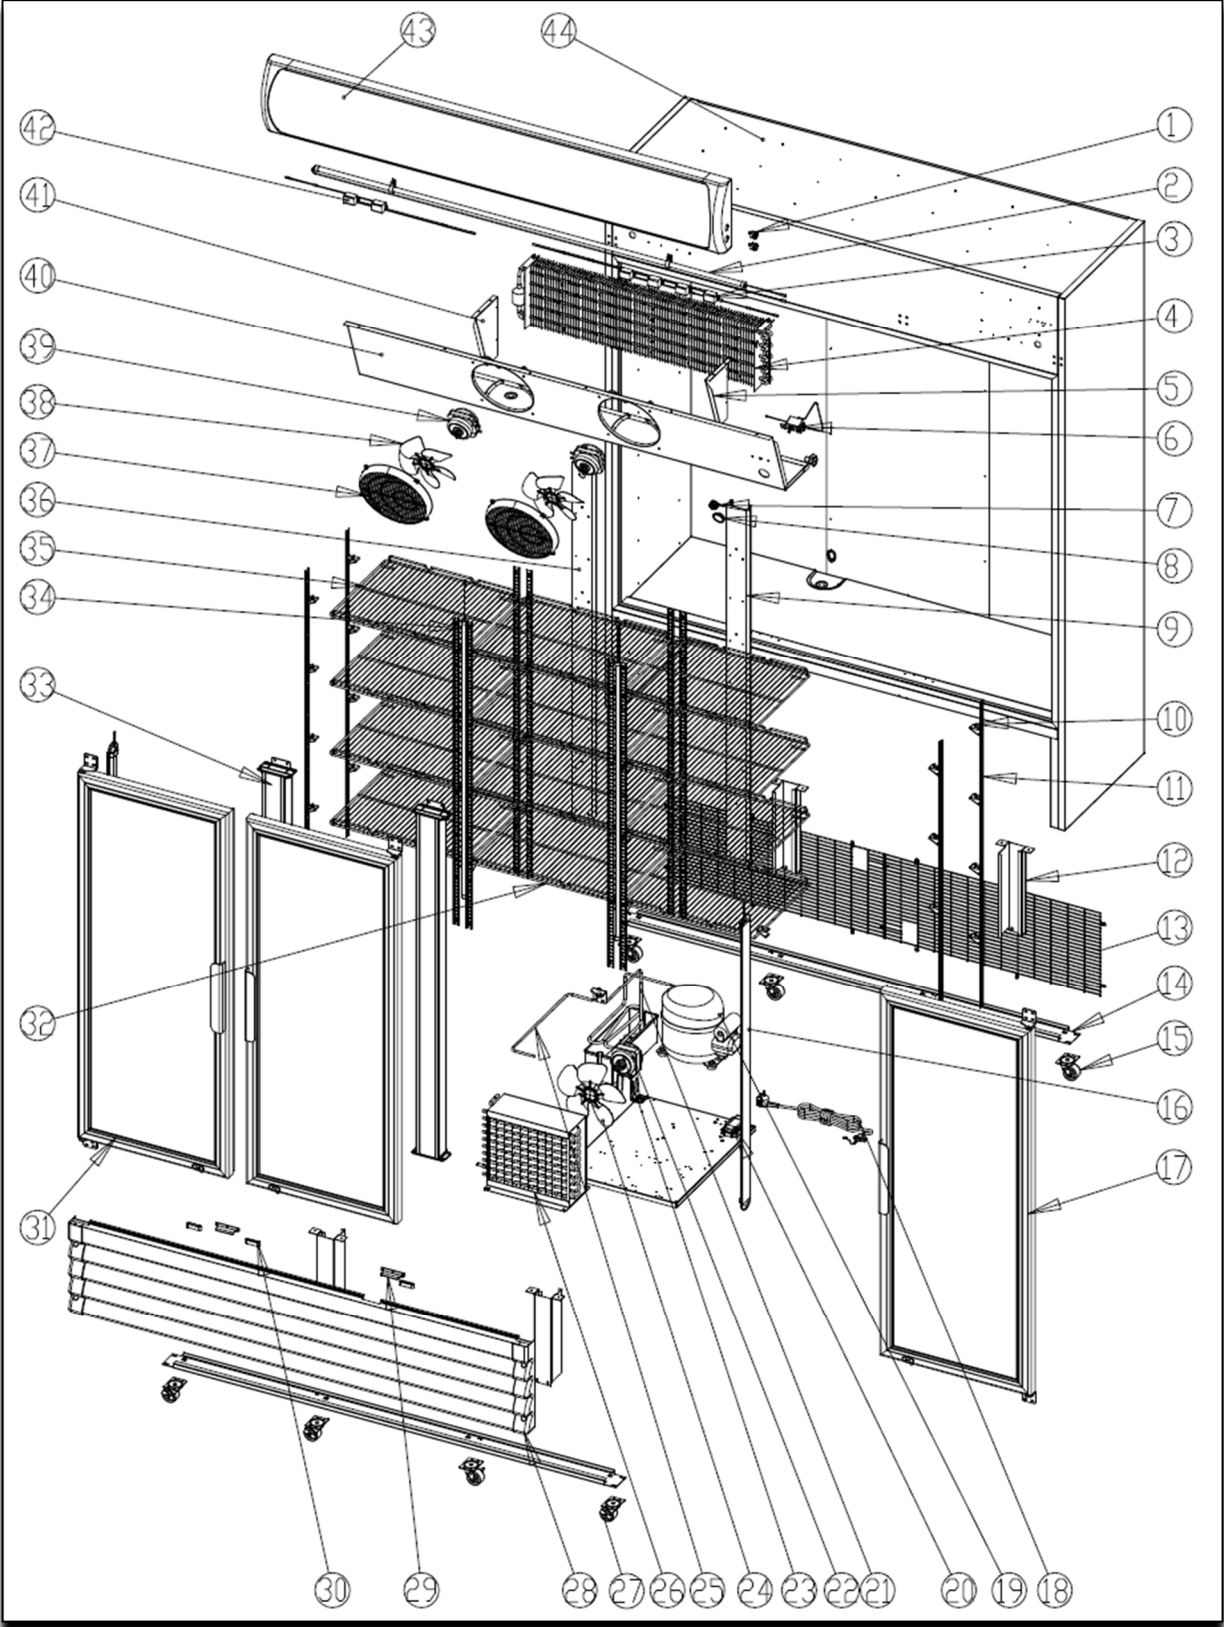

# SPARE PARTS LIST OF 7455.2110

## SPARE PARTS LIST OF 7455.2110

NO.	NUMBER	PATR NAME	QTY
1		Cabinet body	2
2	9338.1910	T5 LED light	1
3	9338.1915	LED drive power	2
4	9338.1920	Evaporator	1
5		Wind deflector	1
6	9338.1925	Thermostat knob	1
7	9338.1900	Mechanical thermostat	1
8		Thermostat outer marking panel	1
9		support of After	1
10	9338.1905	Shelf K-clip	53
11		Shelf support	12
12		support of cabinet	4
13		Back grid	2
14		Cabinet bottom plate	2
15	9338.1830	Castor without brake	4
16	9338.1835	LED light	2
17	9338.1840	Right glass door	2
18		Power wire	1
19	9338.1845	Compressor	1
20		Wiring connecting box	1
21		Water self-evaporation pipe	1
22	9338.1850	Condenser fan motor	1
23		Water tray	1
24	9338.1855	Condenser fan blade	1
25		Process pipe	1
26	9338.1860	Condenser	1
27	9338.1865	Castor with brake	4
28		Compressor front panel	1
29		Door bottom supporter	2
30		lock catch	3
31	9338.1870	Left glass door	1
32		shelf B	4
33		middle bar kits	1
34	9338.1875	T5 LED light	2
35	9338.1880	shelf A	8
36		Drainage pipe outer plate	1
37		Evaporator fan cover	2
38	9338.1885	Evaporator fan motor blade	2
39	9338.1890	evaporator fan motor	2
40		Evaporator fan plate	1
41		Wind deflector A	1
42	9338.1895	LED drive power	4
43		canopy kits	1
44		Cabinet body	1