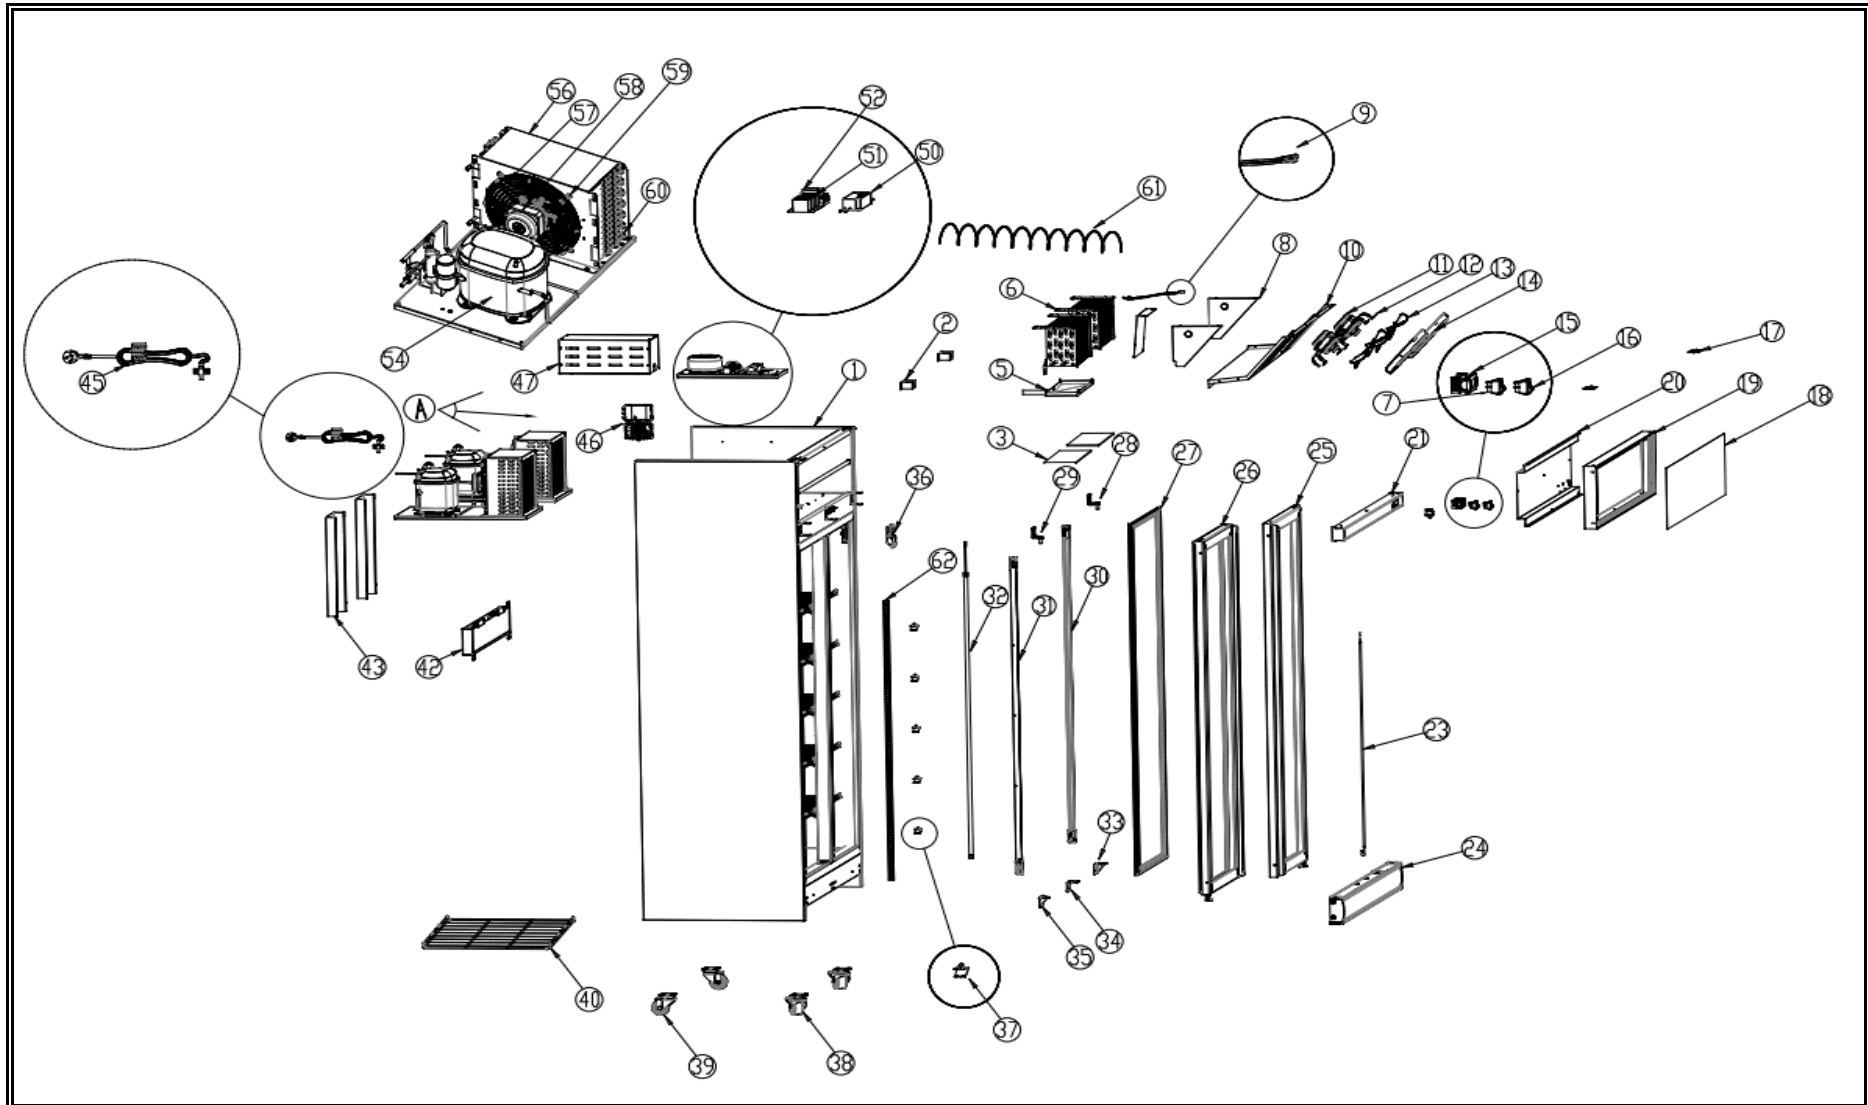

7455.2405

R290

Onderdelen informatie

Erzatzteil information

Spare part information

Information de pièces

POS:	Art.No.:	Omschrijving:	Aantal:
1		Cabinet body	1
2		Supporter for evaporator cover	2
3		PE adhesive sticker	1
5		Evaporator water tray	1
6	CS9338.2266	Evaporator	2
7	CS9030.0510	Light switch	1
8		Evaporator end panel	2
9		Temperature sensor	0
10		Evaporator fan cover panel	1
11	CS9390.1425	Evaporator fan motor	2
12		Supporter of fan motor	4
13	CS9338.1885	Evaporator fan blade	1
14		Evaporator fan cover	1
15	CS9338.2410	Digital controller	1
16	CS9030.0510	Refrigeration switch	1
17		S/S support	2
18		Perspex cover	1
19	CS7455.2474	Canopy	1
20		Light installation panel	1
21		Top decoration panel	1
23		Torsion spring	2
24	CS9338.2806	Bottom front grill	1
25	CS9338.2816	Right door	1
26	CS9338.2818	Left door	1
27	CS9338.2306	Door sealer	2
28	CS9338.2314	Right top hinge	1
29	CS9338.2310	Left top hinge	1
30	CS9338.2264	Right LED light	1
31	CS9338.2260	Left LED light	1
32	CS9338.2262	Middle LED light	1
33	CS9338.2814	Right bottom hinge	1
34		Door supporter	1
35	CS9338.2810	Left bottom hinge	1
36		Mullion wire cover	1
37	CS7455.2225	K clip	45
38		Braked castor	2
39		Unbraked castor	2
40		Shelf	10
42		Back water tray	1
43		Cover for part of condenser	1
45		Power cable	1
46		Wiring box	1
47		Box cover	1

POS:	Art.No.:	Omschrijving:	Aantal:
50	CS9338.2308	LED driver	1
51	CS9338.2286	Transformer for controller	1
52		Relay	1
54	CS9338.2246	Compressor	1
56		Condenser fan motor cover	1
57	CS9338.1855	Condenser fan blade	1
58	CS9390.0130	Condenser fan motor	1
59		Condenser fan cover	1
60	CS9338.2804	Condenser	1
61		Capillary	0,0956
62		K strip	1
A	CS9338.2808	Canopy Light	1