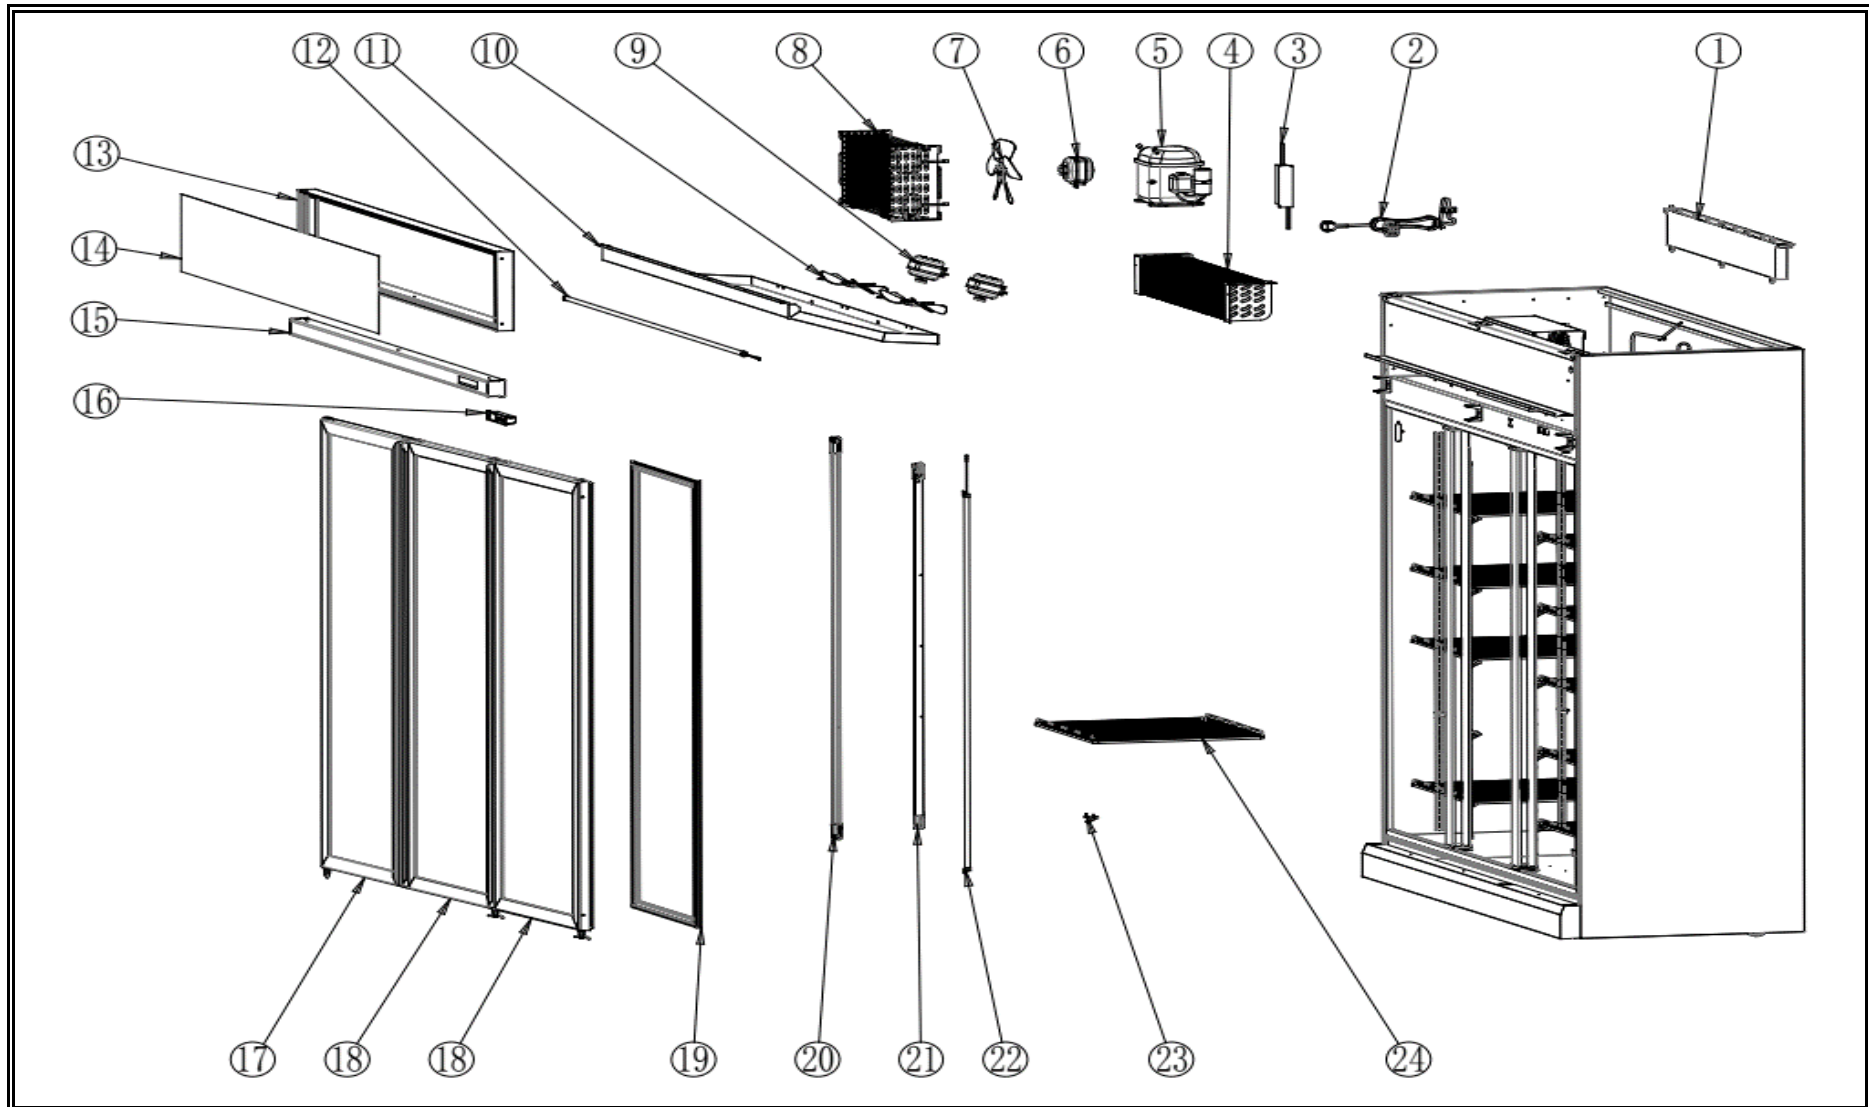

7455.2415

R290

Onderdelen informatie
Erzatzteil information
Spare part information
Information de pièces

POS:	Art.No.:	Omschrijving:	Aantal:
1		Water tray	1
2		Plug cable	1
3	CS9338.2794	Led light driver	1
4	CS9338.2828	Evaporator	1
5	CS9338.2328	Compressor	1
6	CS9390.0130	Condenser fan motor	1
7	CS9338.1855	Condenser fan blade	1
8	CS9338.2824	Condenser	1
9	CS9390.1425	Evaporator fan motor	2
10	CS9338.1885	Evaporator fan blade	2
11		Evaporator fan motor cover panel	1
12	CS9338.2820	Canopy box light	1
13	CS7455.2476	Canopy box	1
14	CS9338.2436	Canopy perspex cover	1
15		Top decoration panel	1
16	CS9390.2410	Digital controller	1
17	CS9338.2830	Glass door left	1
18	CS9338.2832	Glass door right	2
19	CS9338.2306	Door seal	3
20	CS9338.2260	Led light left	1
21	CS9338.2264	Led light right	1
22	CS9338.2262	Middle frame light	2
23	CS7455.2225	Kclip	65
24	CS7455.2255	Shelf side	10
24A	CS7455.2256	Shelf middle	5