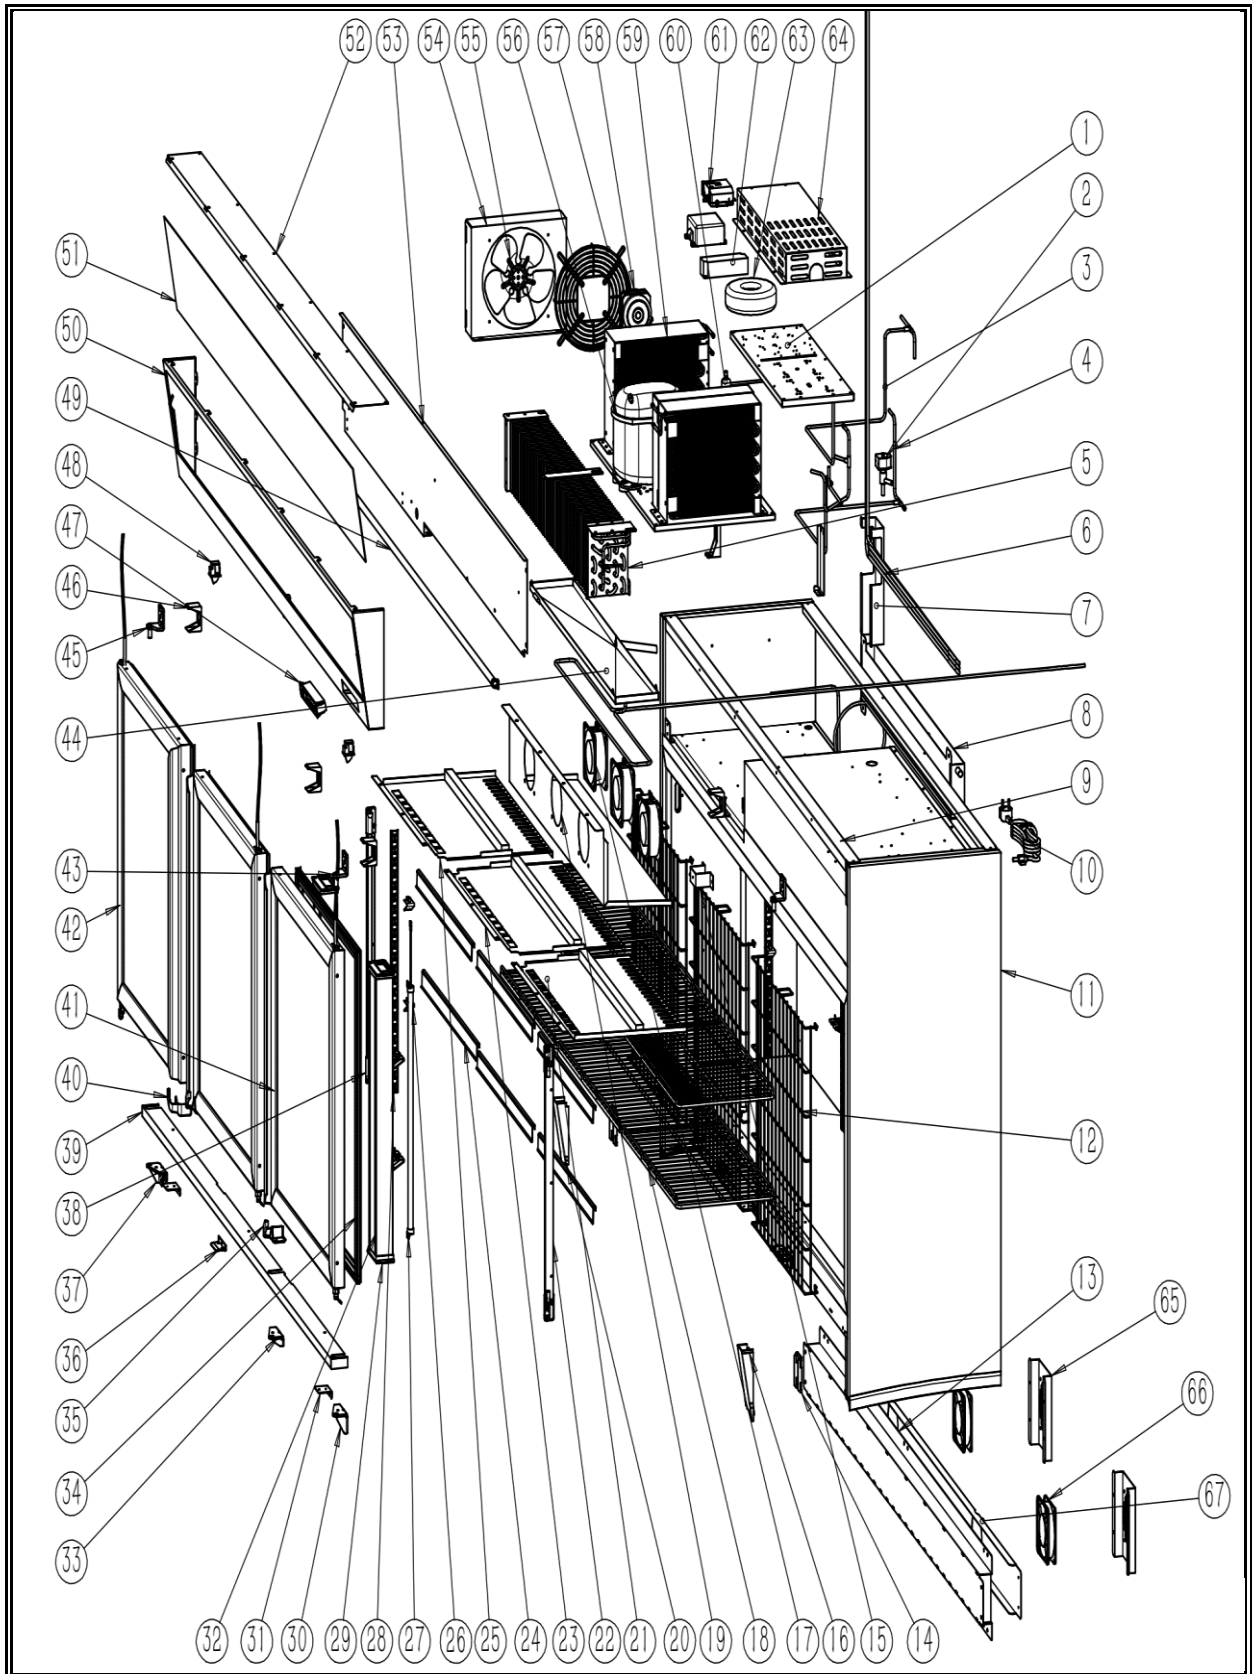

Onderdelenlijst 7455.2505

POS:	Art.No.:	Omschrijving:	Aantal:
53		Right PVC price strip	1

POS:	Art.No.:	Omschrijving:	Aantal:
1		Electrical fixer	1
2		Solenoid valve	0
3		Condenser connection tube A	0
4		Condenser connection tube B	0
5	CS9338.2756	Evaporator	1
6		Sub condenser	1
7		Sub-condenser cover	2
8		Back-mounted evaporative plate assembly	1
9		Front connection bar	2
10		Plug	1
11		Cabinet	1
12		Inner partition	0
13		Rear support assembly - spray (double white)	1
14		Decorative cover buckle	2
15		Evaporation cover holder (white)	2
16		Lower foot trim cover right (grey)	1
17	CS9163.2815	Quad Fan	2
18		Small shelf	4
19		Evaporation fan panel - spray (double white)	1
20		Lower foot trim cover left (grey)	1
21		Top wind guide plate right - spray (double white)	1
22		P-type LED light left component (transparent)	1
23		Top air guide plate - spray (double white)	1
24		Price tag (white and transparent)	4
25		Top wind guide left-spray (double white)	1
26	CS7455.2225	K clip	27
27	CS9338.2758	T5 round tube LED light (milk white)	2
28		K strip	12
29		Middle beam end (white)	4
30		Right bottom hinge	1
31		Lower door fixing block	3
32		Medium beam foaming parts	2
33		Mid-lower door hinge R	1
34	CS9338.2760	Door sealer	3
35		Door corner right (grey)	2
36		Door supporter	2
37		Left bottom hinge	1
38		P-type LED light right assembly (transparent)	1
39		Front bezel - spray (double gray; color number 429C)	1
40		Door guard angle left (grey)	1
41		Right door	2
42		Left door	1
43	CS9338.2314	Right top hinge	2