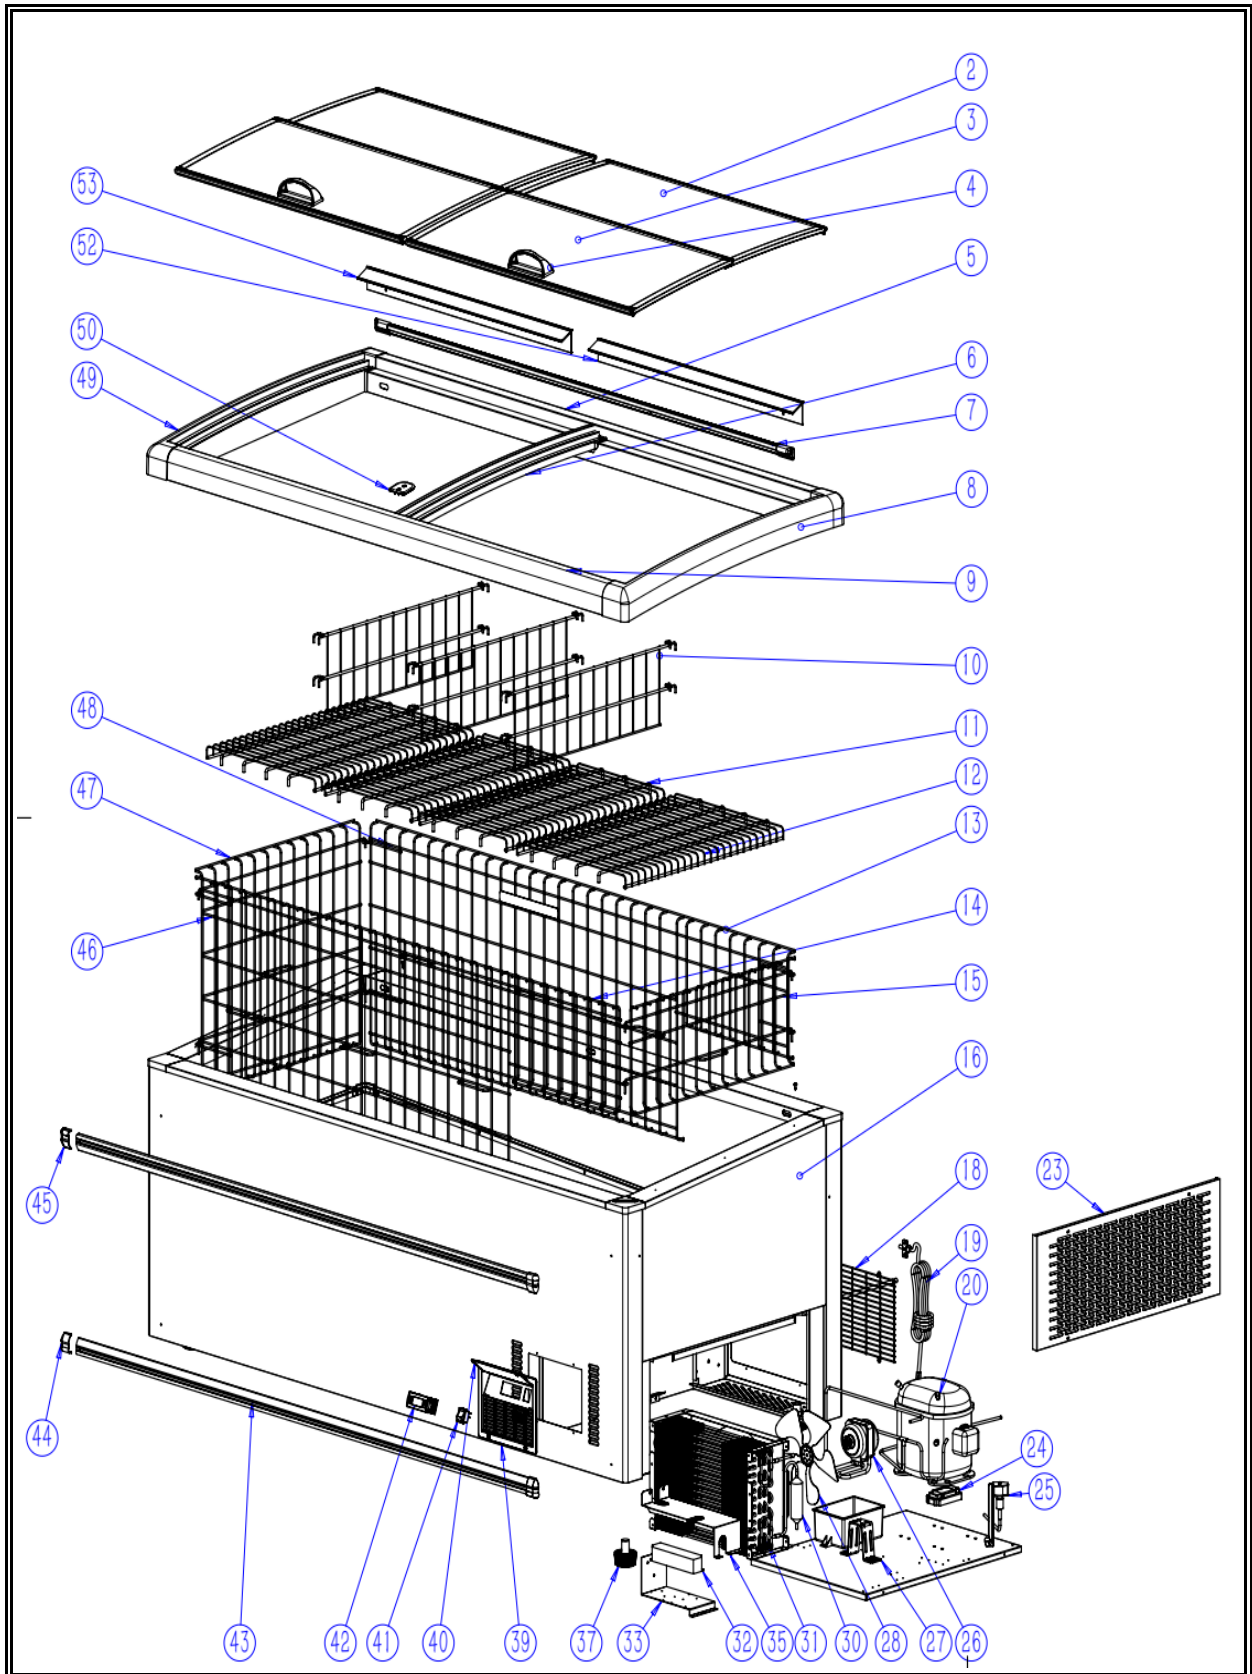

7455.2515

R290

Onderdelen informatie
Erzatzteil information
Spare part information
Information de pièces

POS:	Art.No.:	Omschrijving:	Aantal:
2		Rear glass door	2
3		Front glass door	2
4		Glass door handle	2
5		Back frame	1
6		Mullion	1
7		Left LED light accessories	1
8		Right frame	1
9		Front frame	1
10	CS7455.2540	Separate bar	4
11		Bottom net A	4
12		Bottom net	1
13		Rear side net- Right	1
14		Front side net - Right	1
15		Right side net	1
16		Indulated body	1
18		Back mesh	1
19		Power cable	1
20	CS9338.3430	Compressor	1
23		Side panel of compressor unit	1
24		Electronic box	1
25	CS9338.2460	Solenoid valve	1
26	CS9390.0130	Fan motor	1
27		Condenser fan motor bracket	1
28	CS9338.1855	Condenser fan blade	1
30		Dry filter	1
31		Condenser	1
32		LED light driver	1
33		Fixed parts	1
35		Electronic box cover	1
37		Adjustable feet	6
39		Thermostat panel	1
40		Thermostat panel cover	1
41	CS9030.0510	Light switch	1
42	CS9338.2754	Digital controller	1
43		Bumper strip B	2
44		Bumper strip right cover	2
45		Bumper strip left cover	2
46		Front side net -Left	1
47		Left side net	1
48		Rear side net - Left	1
49		Left frame	1
50		Positioning cover	1
52		Left PVC price strip	1