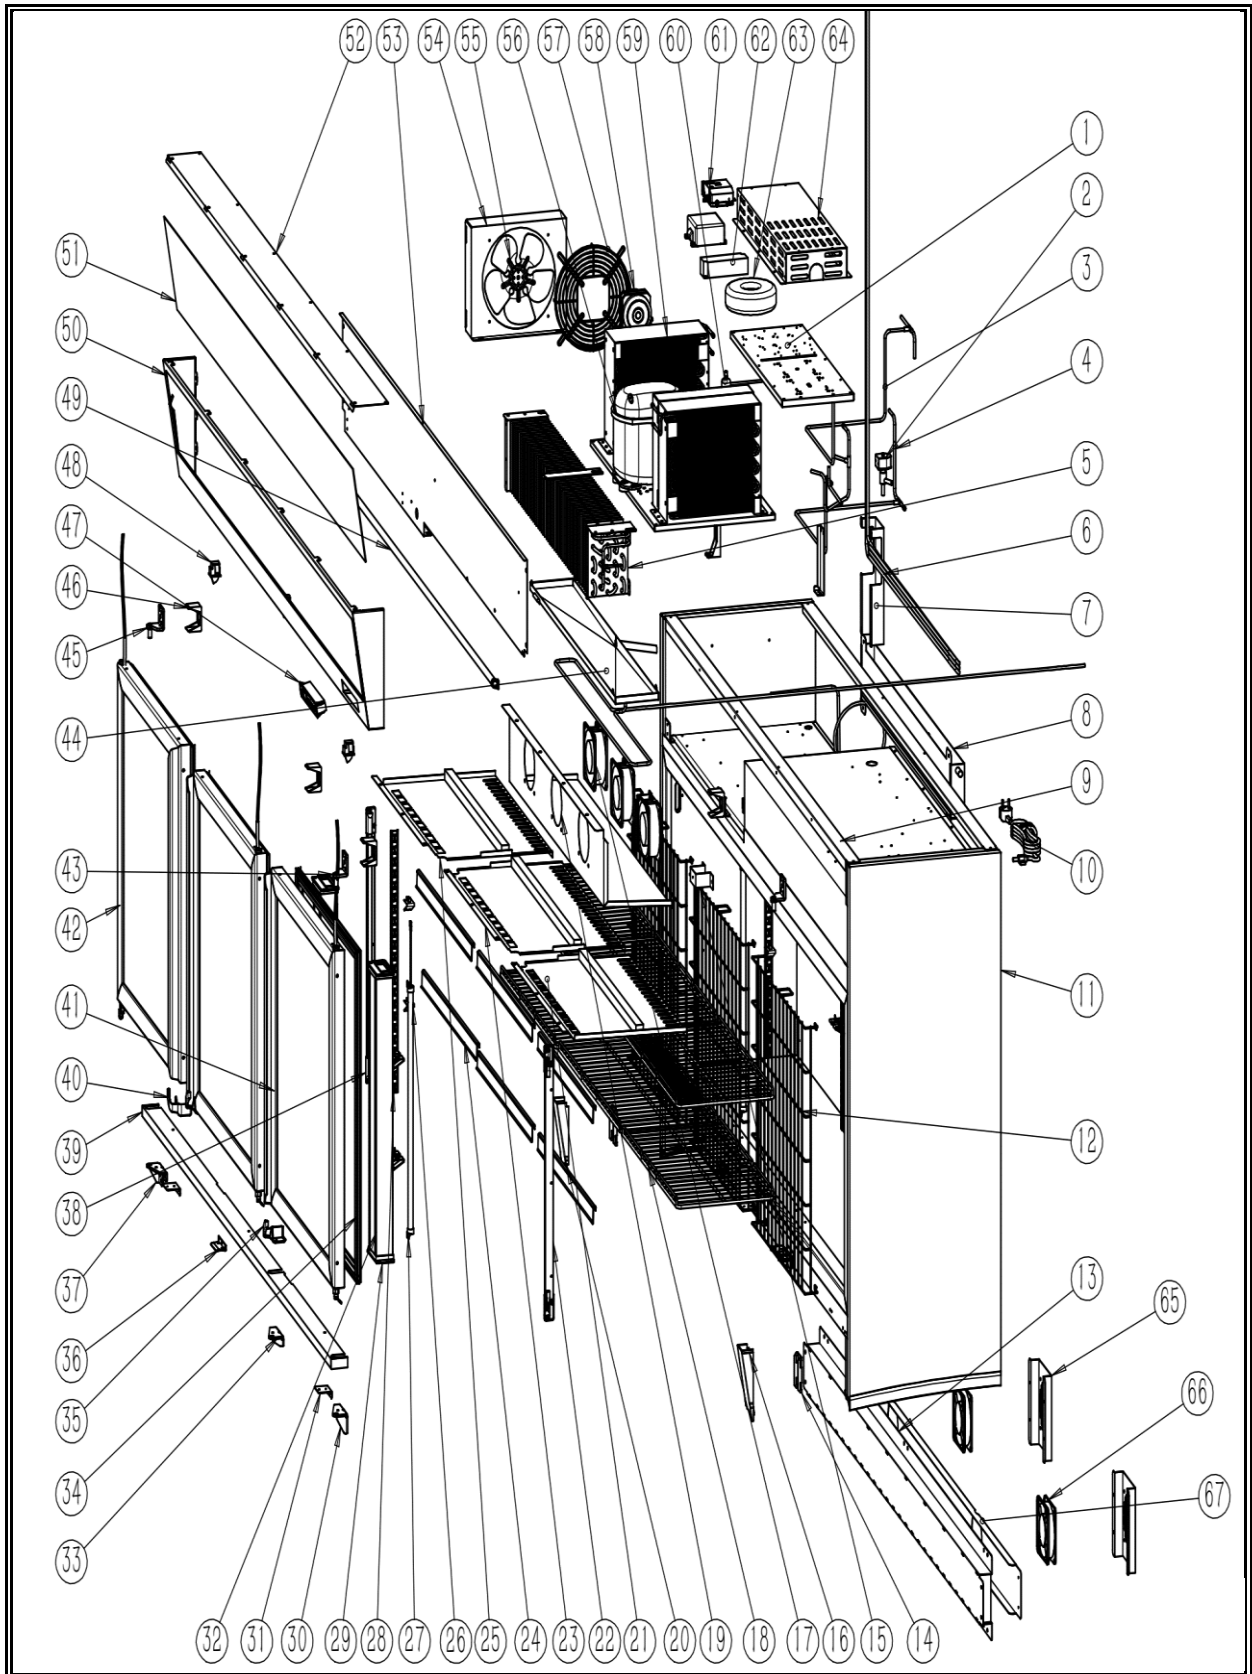

POS:	Art.No.:	Omschrijving:	Aantal:
1		Electrical fixer	1
2		Solenoid valve	0
3		Condenser connection tube A	0
4		Condenser connection tube B	0
5	CS9338.2756	Evaporator	1
6		Sub condenser	1
7		Sub-condenser cover	2
8		Back-mounted evaporative plate assembly	1
9		Front connection bar	2
10		Plug	1
11		Cabinet	1
12		Inner partition	0
13		Rear support assembly - spray (double white)	1
14		Decorative cover buckle	2
15		Evaporation cover holder (white)	2
16		Lower foot trim cover right (grey)	1
17	CS9163.2815	Quad Fan	2
18		Small shelf	4
19		Evaporation fan panel - spray (double white)	1
20		Lower foot trim cover left (grey)	1
21		Top wind guide plate right - spray (double white)	1
22		P-type LED light left component (transparent)	1
23		Top air guide plate - spray (double white)	1
24		Price tag (white and transparent)	4
25		Top wind guide left-spray (double white)	1
26	CS7455.2225	K clip	27
27	CS9338.2758	T5 round tube LED light (milk white)	2
28		K strip	12
29		Middle beam end (white)	4
30		Right bottom hinge	1
31		Lower door fixing block	3
32		Medium beam foaming parts	2
33		Mid-lower door hinge R	1
34	CS9338.2760	Door sealer	3
35		Door corner right (grey)	2
36		Door supporter	2
37		Left bottom hinge	1
38		P-type LED light right assembly (transparent)	1
39		Front bezel - spray (double gray; color number 429C)	1
40		Door guard angle left (grey)	1
41		Right door	2
42		Left door	1
43	CS9338.2314	Right top hinge	2