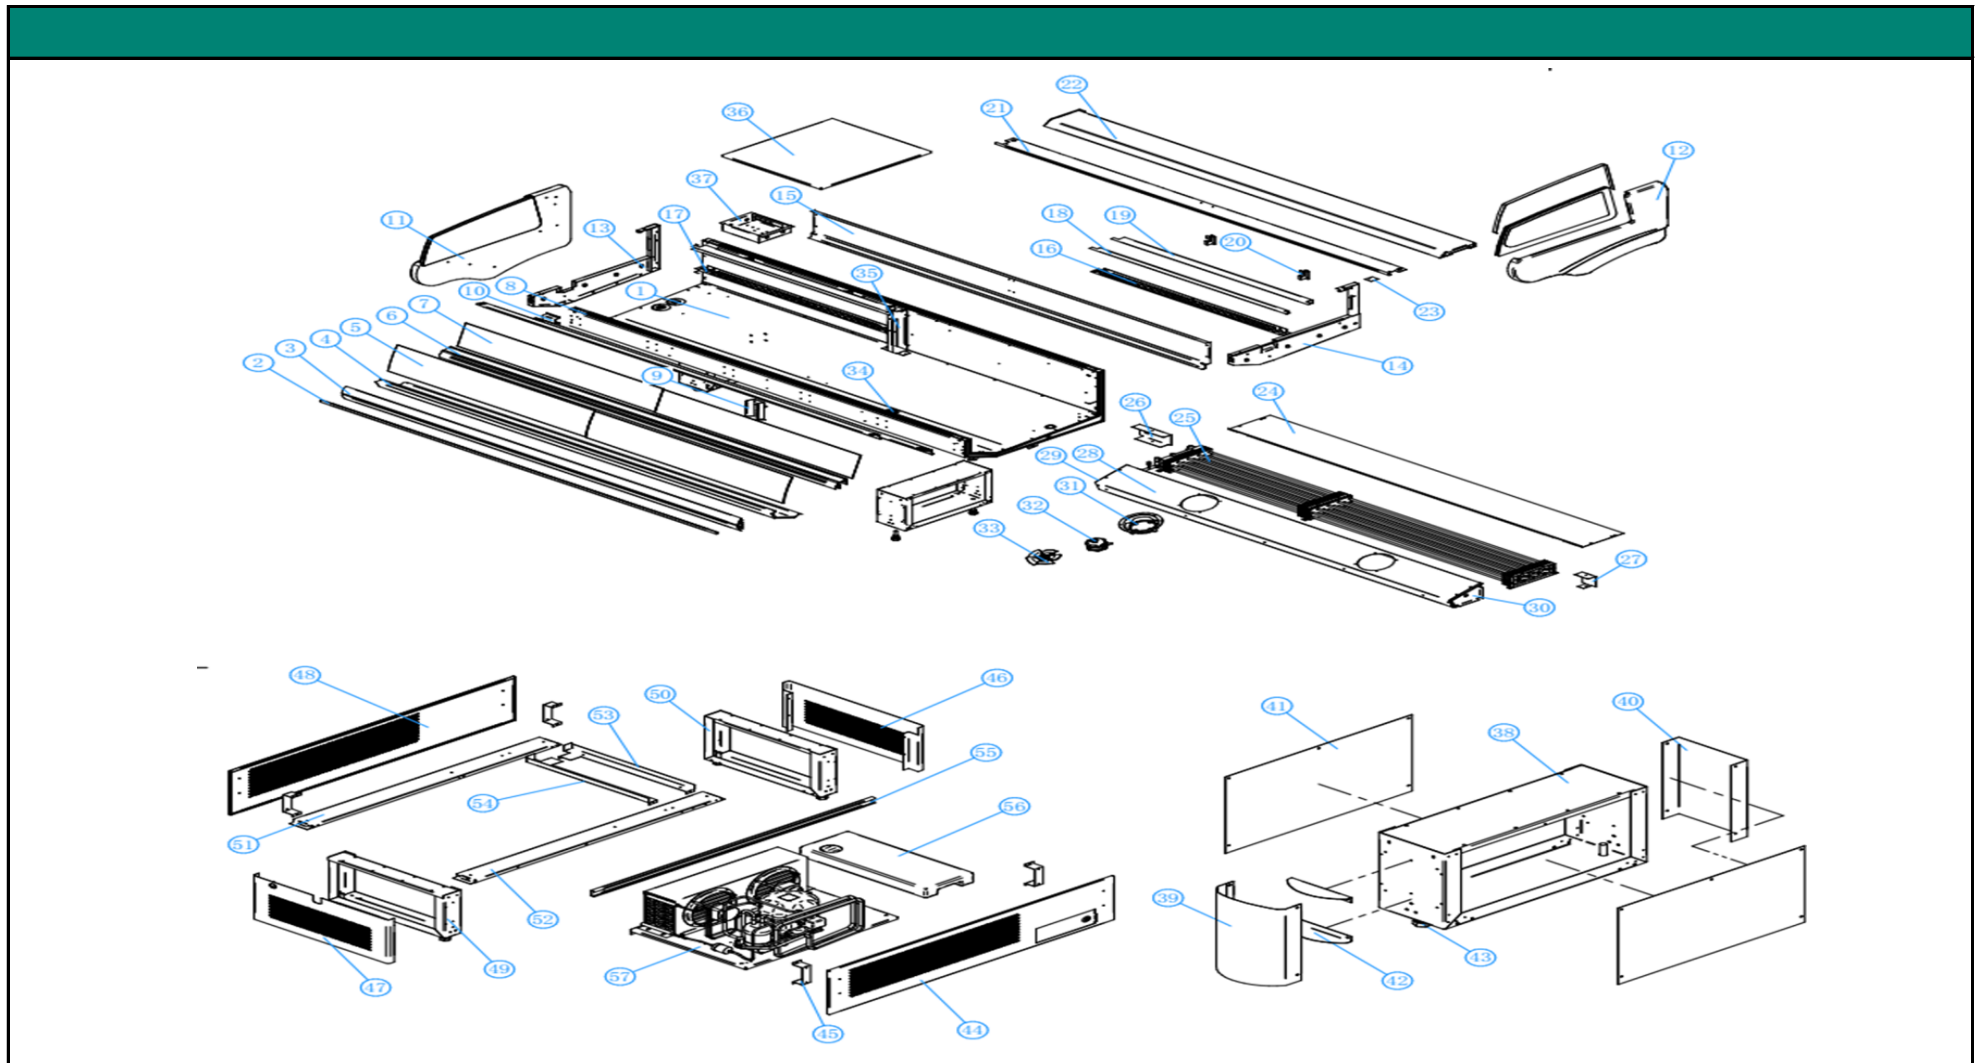

**7455.2700**

R404A

Onderdelen informatie  
Erzatzteil information  
Spare part information  
Information de pièces

POS:	Art.No.:	Omschrijving:	Aantal:
1		Cabinet	1
2		Bumper bar soft	2
3		Bumper bar aluminum	1
4		Bottom decoration panel	1
5		Front glass	1
6		Insert glass profile	1
7		Front inner glass	1
8		Backwind net - spray (double white)	1
9		Backwind net support - spray (double white)	2
10		Anti-collision support	3
11		Left end board assembly (dark grey)	1
12		Right end board assembly (dark grey)	1
13		Left-spray part of the support welding component in the box (double white)	1

POS:	Art.No.:	Omschrijving:	Aantal:
14		Right-spray part of the support welding component in the box (double white)	1
15		Back air plate - spray (double white)	1
16		Air-out average plate right	1
17		Air-out average plate left	1
18		Under-air-folding plate- spray (double white)	2
19		Upper-air-folding plate- spray (double white)	2
20		Airnet bracket left-spray (double white)	4
21		Case plate heating wire heat shield - spray (double white)	1
22		Case board assembly	1
23		Case plate heating wire heat shield bezel - spray (double white)	2
24		Evaporator cover 1875-spray (single white)	1
25		Evaporator 1875	1
26		Windway bezel left	1

POS:	Art.No.:	Omschrijving:	Aantal:
27		Windway bezel right	1
28		Evaporator Fan Panel 1875	1
29		Evaporator fan panel bezel left	1
30		Evaporator fan panel bezel right	1
31		Evaporation fan flange	2
32		Evaporator fan motor	2
33		Evaporator fan blade	2
34		Drainage pipe	1
35		Cabinet neutral column - spray (single white)	1
36		Pad board - spray (double white)	3
37		Appliance box components	1
44		Front decorative plate assembly - spray (single dark ash; color RAL7015)	1
45		Decorative plate support	4