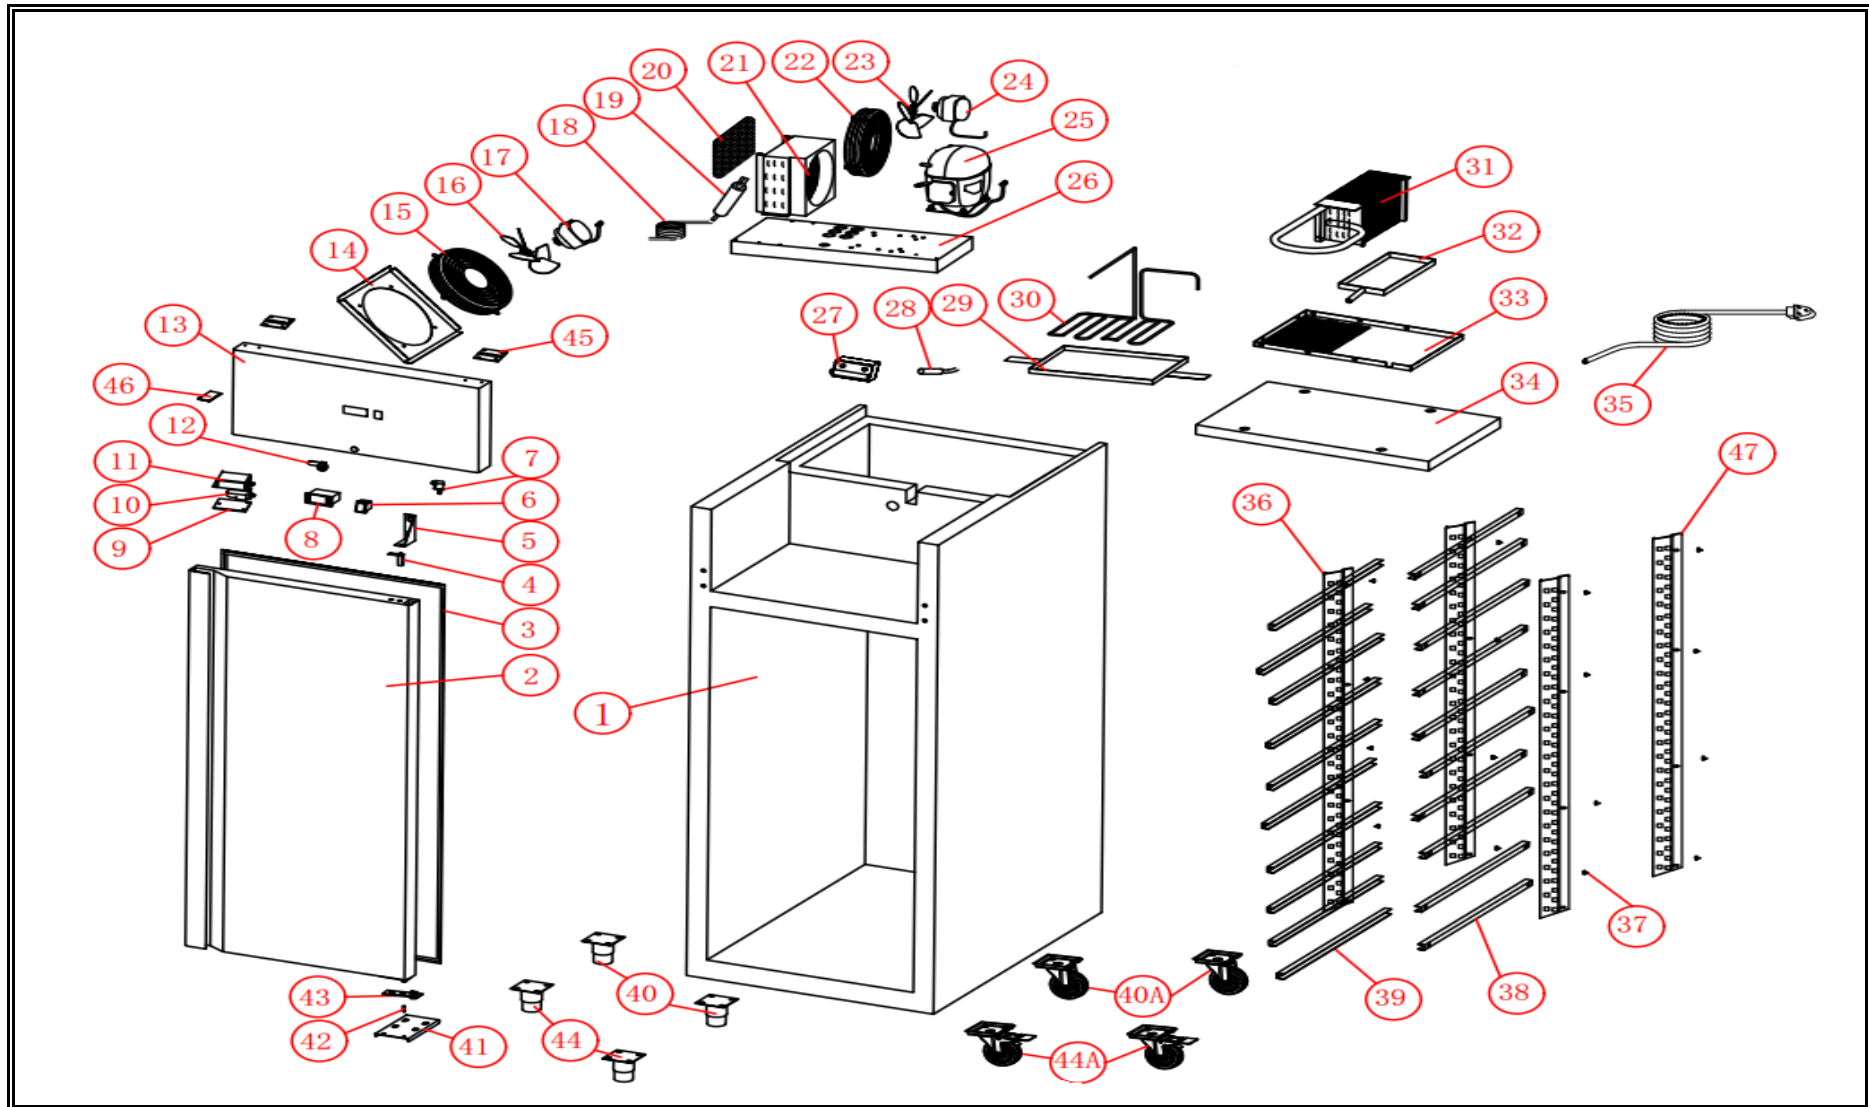

**7450.1205**

**R290**

Onderdelen informatie  
Erzatzteil information  
Spare part information  
Information de pièces

POS:	Art.No.:	Omschrijving:	Aantal:
1		cabinet	1
2		door	1
3	CS9338.3345	door gasket	1
4	CS9338.3075	spring hinge	1
5	CS9338.3765	right upper hinge	1
6	CS9344.0105	power switch	1
7	CS9338.3570	light/fan switch	1
8	CS9338.3210	controller	1
9	CS9338.3675	light cover	1
10	CS9338.3562	LED light	1
11		light box	1
12	CS9338.3115	door lock	1
13	CS9338.3065	panel	1
14		motor board	1
15	CS9338.3040	eva. fan cover	1
16		eva. fan blade	1
17	CS9338.3620	eva. fan	1
18	CS9338.3185	capillary	1
19	CS9338.3370	dryer filter	1
20	CS9338.3245	filter net	1
21	CS9338.3455	cond. condenser	1
22	CS9338.3585	cond.fan cover	1
23	CS9338.3215	cond. Fan blade	1
24	CS9338.3615	cond. Fan motor	1
25	CS9338.3830	compressor	1
26		cooling unit board	1
27		sensor clip	1
28	CS9338.3525	sensor	1
29	CS9338.3790	outer drain pan	1
30	CS9338.3962	high pressure pipe	1
31	CS9338.3504	evaporator	1
32	CS9338.3792	inner drain pan	1
33		fan plate	1
34		top cover	1
35	CS9338.3530	power cord	1
36		front shelf holder	2
37		M6 bolt	16
38	CS7950.5021	right shelf guide	10
39	CS7950.5021	left shelf guide	10
40	CS9338.3328	feet(optional)	2
40A	CS9338.3085	wheel	2
41	CS9338.3902	right bottom hinge	1
42	CS9338.3900	hinge axis	1

## Onderdelenlijst 7450.1205

POS:	Art.No.:	Omschrijving:	Aantal:
43	CS9338.3280	door axis sleeve	1
44	CS9338.3328	feet(optional)	2
44A	CS9338.3100	wheel(with lock)	2
45		panel connect	2
46		Upper Hinge Cover	1
47		back shelf holder	2