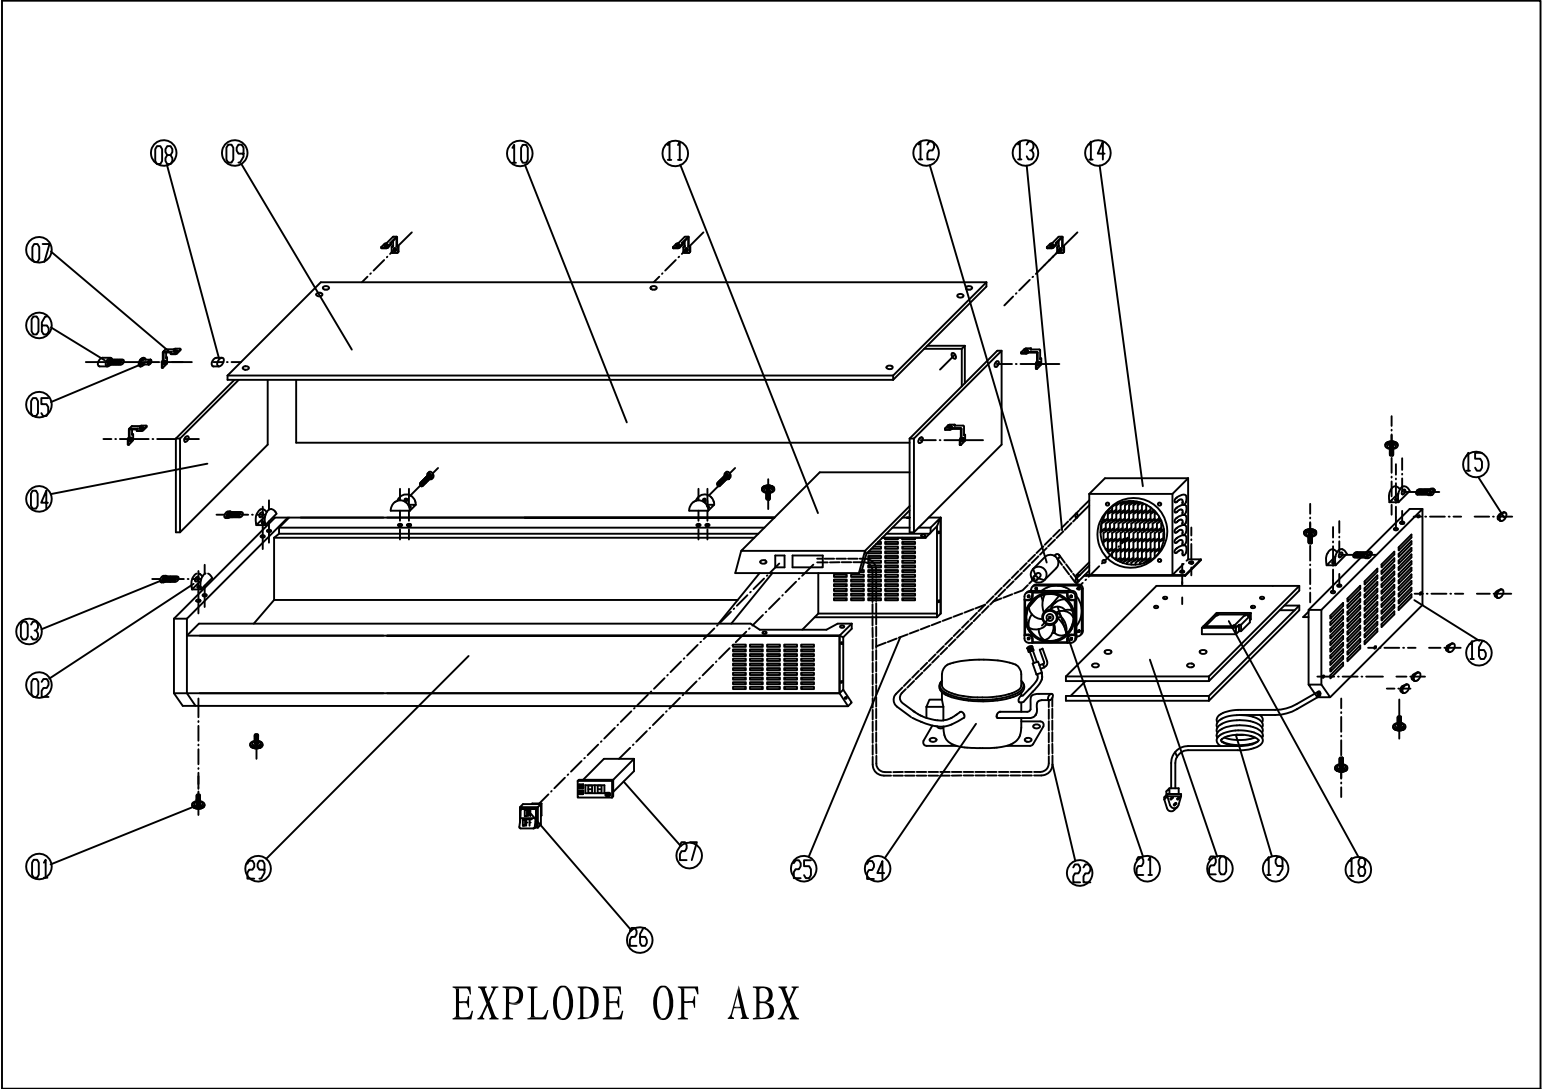

**7450.0015**

Onderdelen informatie

Erzatsteil information

Spare part information

Information de pièces

EXPLODE OF ABX

## Spare Parts list of 7450.0015

ABX1200/380 2017

NO.	CODE	CODE	NAME	MODEL	QUANTITY	MATERIAL	REMARK
1	S900.13	9338.1195	FEET		4PCS	PLASTIC	
2	VRX.01	9338.1618	GLASS CLIP		6PCS	ALLOYED METAL	
3	VRX.02	9338.1618	GLASS CLIP FIXED BOLT		6PCS	STAINLESS	
4	VRX38.3		SIDE GLASS		2PCS	SAFTY GLASS	
5	VRX.04	9338.1618	BUSHING		14PCS		
6	VRX.05	9338.1618	GLASS FIXED BOLT	M6	14PCS	STAINLESS	
7	VRX.06	9338.1618	GLASS LINKED CLIP		7PCS	STAINLESS	
8	VRX.07	9338.1618	GLASS CLIP FIXED NUT		14PCS	STAINLESS	
9	VRX38/12.8		TOP GLASS		1PC	SAFTY GLASS	
10	VRX38/12.9		BACK GLASS		1PC	SAFTY GLASS	
11	URX380.01		UNIT ROOM COVER		1PC	STAINLESS	
12	S900.44		FILTER DRIER	20g	1PC	XH-9	
13	S900.36		DISCHARGE TUBE	Φ6	1PC	COPPER	
14	VRX.11		CONDENSER	1/5HP	1PC	COPPER/AL	
15	S900.03		PLASTIC CAP	Φ13	9PCS	PLASTIC	
16	URX380.02		SIDE COVER		1PC	STAINLESS	
18	S900.48		JUNCTION BOX		1PC		
19	S900.47		PLUG	LT312/1.0MM 2x3G	1PC		
20	URX380.03		UNIT BOARD		1PC	ZINCFY STEEL	
21	S900.34	9999.0136	CONDENSER FAN	SA1238A2	1PC		
22	S900.39		SUCTION TUBE		1PC	COPPER	
24	VRX.18	9338.0635	COMPRESSOR		1PC		
25	VRX.15		CAPILLARY	Φ2.3x0.8x2000	1PC	COPPER	
26	S900.01	9108.0244	MAIN SWITCH	DRH-2415-3	1PC		
27	S900.02	9114.0035	THERMOSTAT	XR02CX	1PC		
29	URX38/12		BODY		1PC		