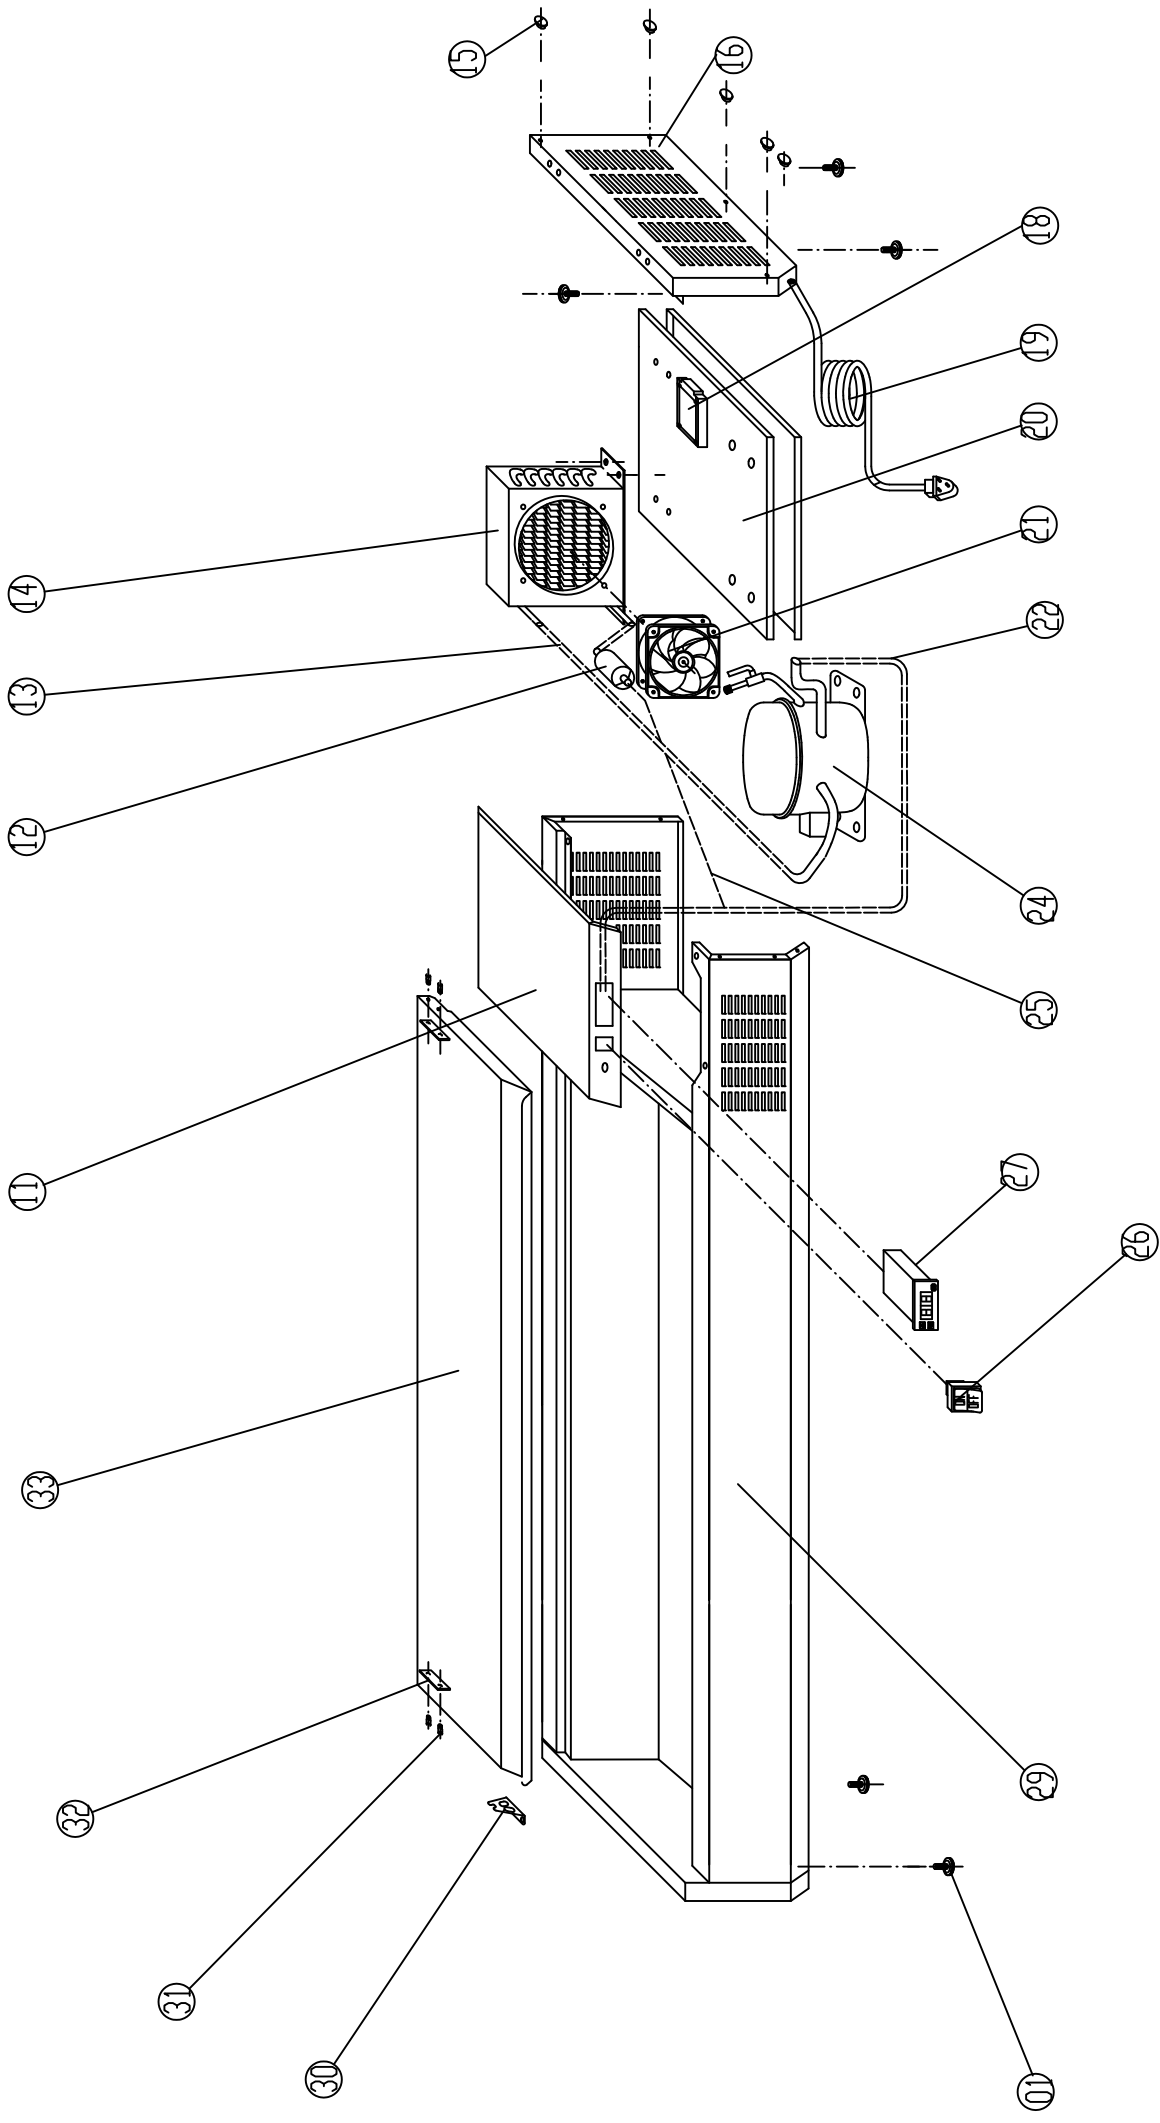

7450.0031

Onderdelen informatie

Erzatzteil information

Spare part information

Information de pièces

EXPLODE OF ABX SS LID

Spare Parts list of 7450.0031

ABX1200/380 SS 2017

NO.	CODE	NAME	MODEL	QUANTITY	MATERIAL	REMARK
1	9338.1195	FEET		4PCS	PLASTIC	
11		UNIT ROOM COVER		1PC	STAINLESS	
12		FILTER DRIER	20g	1PC	XH-9	
13		DISCHARGE TUBE	Φ6	1PC	COPPER	
14		CONDENSER	1/5HP	1PC	COPPER/AL	
15		PLASTIC CAP	Φ13	9PCS	PLASTIC	
16		SIDE COVER		1PC	STAINLESS	
18		JUNCTION BOX		1		
19		PLUG	LT312/1.0MM 2x3G	1PC		
20		UNIT BOARD		1	ZINCFY STEEL	
21	9999.0136	CONDENSER FAN	SA1238A2	1PC		
22		SUCTION TUBE		1PC	COPPER	
24	9338.0635	COMPRESSOR		1PC		
25		CAPILLARY	Φ2.3x0.8x2000	1PC	COPPER	
26	9108.0244	MAIN SWITCH	DRH-2415-3	1PC		
27	9114.0035	THERMOSTAT	XR02CX	1PC		
29		BODY		1PC		
30	9338.1019	COVER HINGE		2PCS	STAINLESS	
31	9338.1018	COVER HINGE AXIS		4PCS	STAINLESS	
32		STRENGTHENING BOARD		2PCS	STAINLESS	
33		SS/COVER		1PC	STAINLESS	