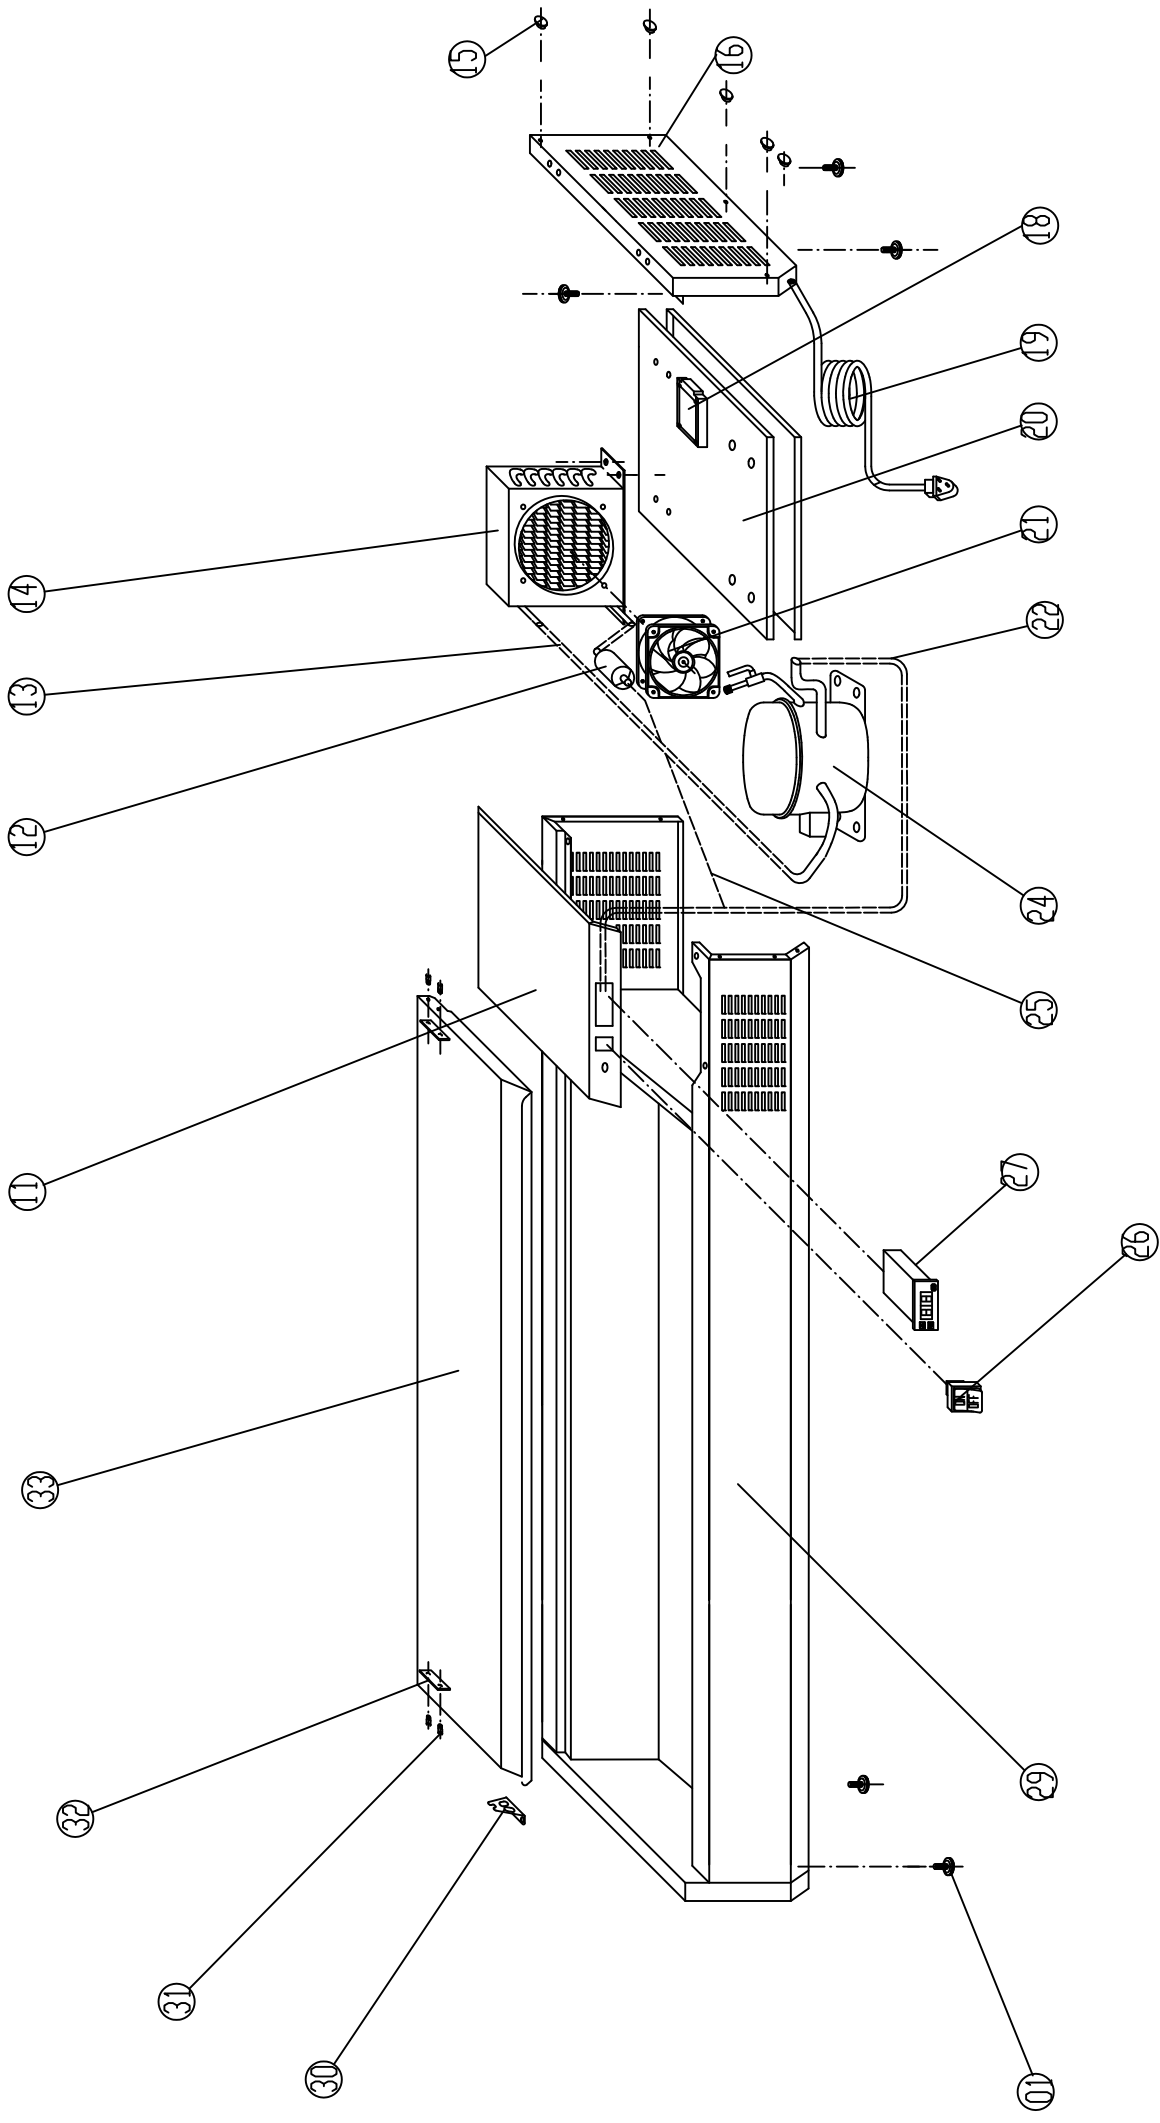

7450.0033

Onderdelen informatie

Erzatsteil information

Spare part information

Information de pièces

EXPLODE OF ABX SS LID

Spare Parts list of 7450.0033

ABX1500/380 SS 2017

NO.		NAME	MODEL	QUANTITY	MATERIAL	REMARK
1	9338.1195	FEET		4PCS	PLASTIC	
11		UNIT ROOM COVER		1PC	STAINLESS	
12		FILTER DRIER	20g	1PC	XH-9	
13		DISCHARGE TUBE	Φ6	1PC	COPPER	
14		CONDENSER	1/5HP	1PC	COPPER/AL	
15		PLASTIC CAP	Φ13	9PCS	PLASTIC	
16		SIDE COVER		1PC	STAINLESS	
18		JUNCTION BOX		1		
19		PLUG	LT312/1.0MM 2x3G	1PC		
20		UNIT BOARD		1	ZINCFY STEEL	
21	9999.0136	CONDENSER FAN	SA1238A2	1PC		
22		SUCTION TUBE		1PC	COPPER	
24	9338.0635	COMPRESSOR		1PC		
25		CAPILLARY	Φ2.3x0.8x2000	1PC	COPPER	
26	9108.0244	MAIN SWITCH	DRH-2415-3	1PC		
27	9114.0035	THERMOSTAT	XR02CX	1PC		
29		BODY		1PC		
30	9338.1019	COVER HINGE		2PCS	STAINLESS	
31	9338.1018	COVER HINGE AXIS		4PCS	STAINLESS	
32		STRENGTHENING BOARD		2PCS	STAINLESS	
33		SS/COVER		1PC	STAINLESS	