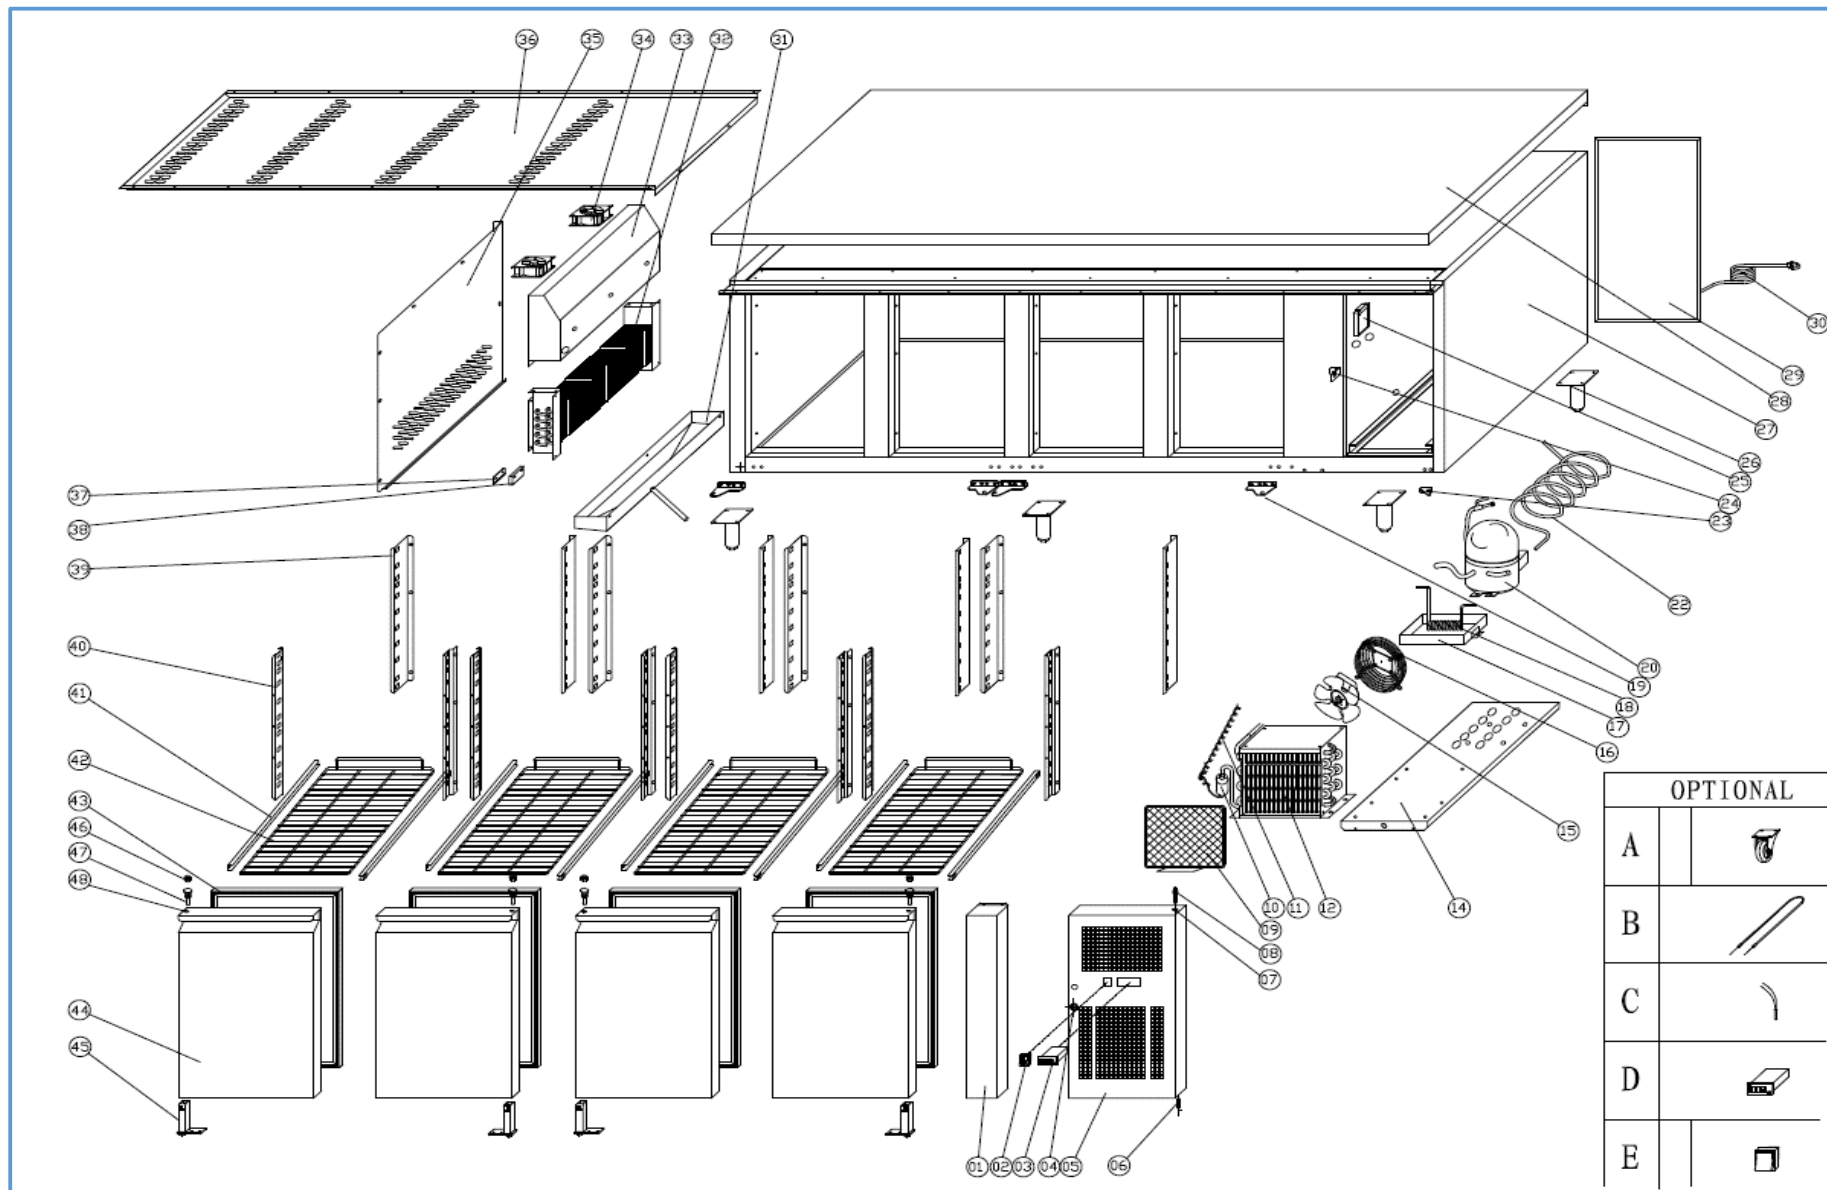

## Onderdelenlijst 7450.0114

POS:	Art.No.:	Omschrijving:	Aantal:
1		FIXED FRONT PANEL	
2	9108.0244	MAIN SWITCH	
3	9390.1905	THERMOSTAT	
3		THERMOSTAT	
3		THERMOSTAT	
4	9338.0300	LOCK	
5	9338.0025	FRONT PANEL	
6	9338.0670	HINGE AXIS	
7	9338.0295	BUSHING	
8	9338.0105	NUT	
9	9338.0650	FILTER	
10	9338.1980	FILTER DRIER	
11	9338.1970	CAPPILARY	
12	9338.0780	CONDENSER	
14		UNIT BOARD	
15	9999.0136	CODENSER FAN	
16		BASKETC GUARD GRILLS	
17		WATER BOX	
18		EVAPORATE PIPE	
19		DOOR HINGE/LEFT/RIGHT	
20	9338.1000	COMPRESSOR	
20	9338.1543	COMPRESSOR	
20	9180.1400	COMPRESSOR	
20	9338.1770	COMPRESSOR	
22		SUCTION PIPE	
23		FRONT PANEL HINGE	
24		LOCK HOOK	
25		JUNCTION BOX	
26	4627.052	FEET	
27		BODY	
28		TOP	
29		UNIT ROOM COVER	
30		PLUG	
31		EVAPORATOR WATER PAN	
32	9338.1765	EVAPORATOR	
33		FAN SUPPORT	
34	9338.0130	CIRCUIT FAN	
35		EVAPORATOR COVER	
36		AIR FLOW CONDUCT BOARD	
37		SENSOR FIXED CLIP	
38	9338.1502	PROBE PADDING	
39		BACK SUPPORT LEFT/RIGHT	
40		FRONT SUPPORT LEFT/RIGHT	
41		GUIDE	
42		SHELF	
43	9338.0095	GASKET	
44		DOOR	

## Onderdelenlijst 7450.0114

POS:	Art.No.:	Omschrijving:	Aantal:
45	9635.0150	DOOR SPRING HINGE	
46	9338.1425	NUT	
47	9338.1425	DOOR HINGE AXIS	
48	9338.1425	DOOR BUSHING	
A		WHEEL	
B	9338.0190	DEFROST HEATING ELEMENT	
C	9338.1460	PROTECTOR FOR HEATING ELEMENT	
D	9390.1905	THERMOSTAT	
D		THERMOSTAT	
E		DEFROST INDICATOR	