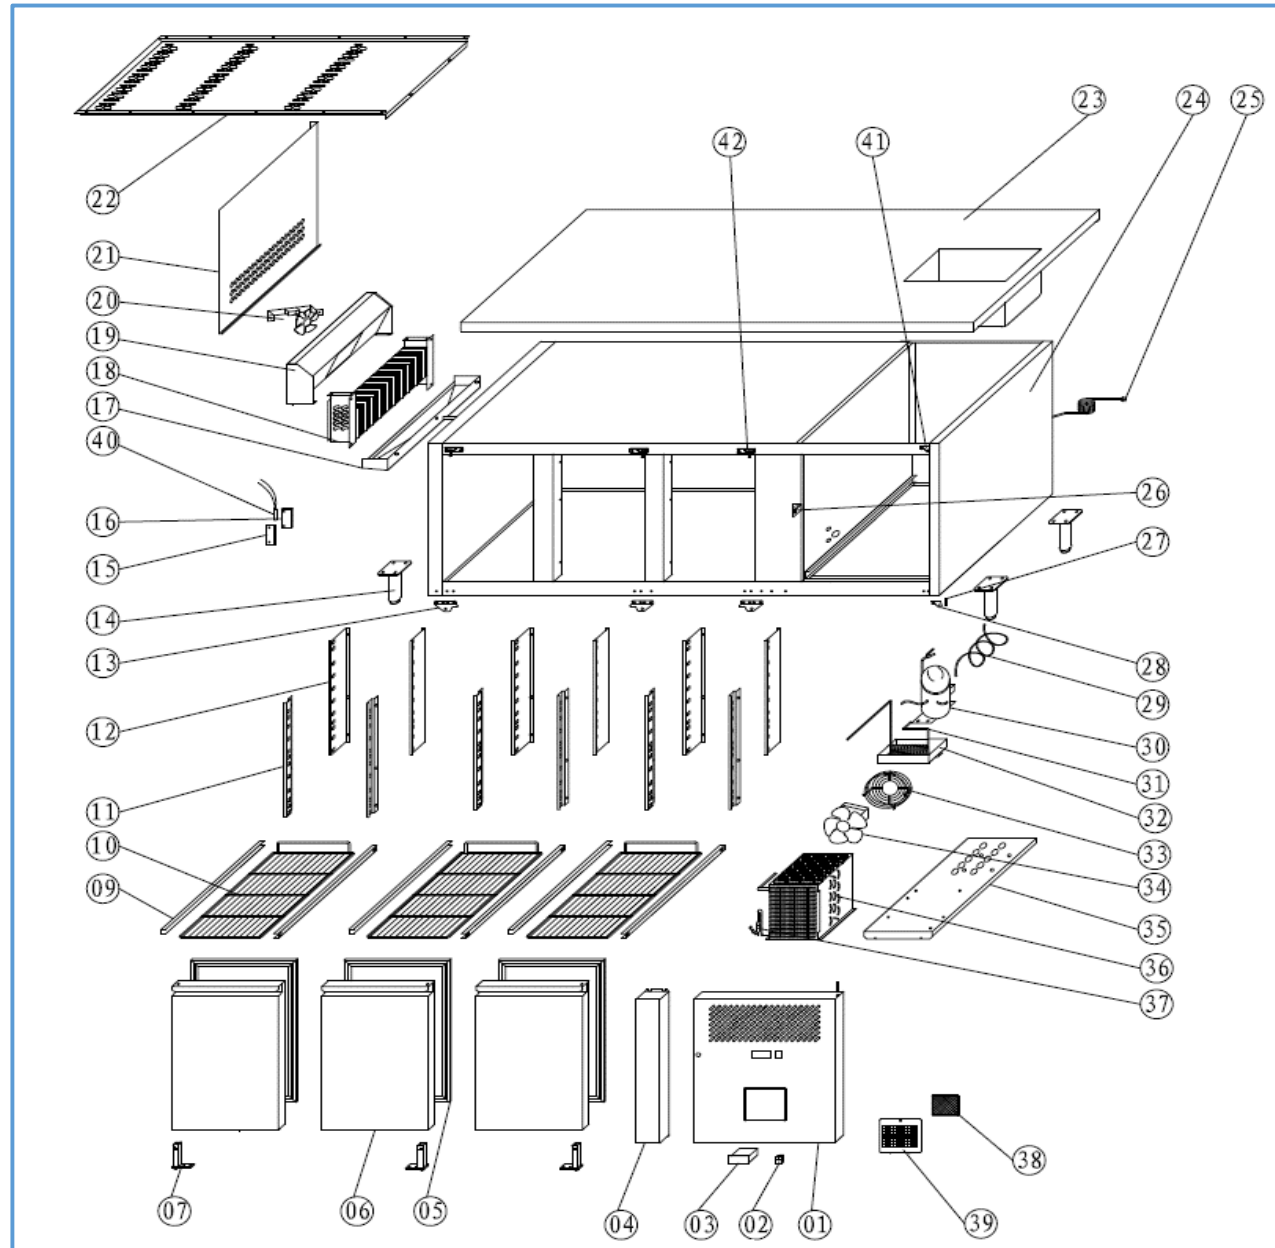

7450.0215

Onderdelen informatie

Erzatzteil information

Spare part information

Information de pièces

Onderdelenlijst 7450.0215

POS:	Art.No.:	Omschrijving:	Aantal:
1		FRONT PANEL	1PC
2	9108.0244	MAIN SWITCH	1PC
3	9114.0035	THERMOSTAT	1PC
4		FIXED FRONT PANEL	1PC
5	9338.0095	GASKET	3PCS
6		DOOR LEFT	1PC
6		DOOR RIGHT	2PCS
7	9635.0150	DOOR SPRING HINGE	3PCS
9	4627.010	GUIDE LEFT	3PCS
9		GUIDE RIGHT	3PCS
10	4627.005	SHELF	3PCS
11		FRONT SUPPORT LEFT	3PCS
11		FRONT SUPPORT RIGHT	3PCS
12		BACK SUPPORT LEFT	3PCS
12		BACK SUPPORT RIGHT	3PCS
13	9338.1300	DOOR DOWN HINGE LEFT	1PC
13	9338.1301	DOOR DOWN HINGE RIGHT	2PCS
14		FEET	4PCS
15		PROBE PADDING	1PC
16	9338.1502	SENSOR FIXED CLIP	1PC
17		EVAPORATOR WATER PAN	1PC
18	9338.0255	EVAPORATOR	1PC
19		FAN SUPPORT	1PC
20	9338.2154	CIRCUIT FAN	1PC
21		EVAPORATOR COVER	1PC
22		AIR FLOW DUCT BOARD	1PC
23		TOP	1PC
24		BODY	1PC
25		PLUG	1PC
26		LOCK HOOK	1PC
27	9338.0670	FRONT PANEL HINGE AXIS	1PC
28		FRONT PANEL HINGE	1PC
29		SUCTION PIPE	1PC
30	9338.1662	COMPRESSOR	1PC
31		EVAPORATOR PIPE	1PC
32		WATER BOX	1PC
33		BASKETC GUARD GRILLS	1PC
34	9999.0136	CONDENSER FAN	1PC
35		UNIT BOARD	1PC
36	9338.0780	CONDENSOR	1PC
37		FILTER DRIER	1PC
38		SCREEN FILTER	1PC
39		AIR FLOW WINDOW	1PC
40	9181.2050	SENSOR	1PC
41		FRONT PANEL UP HINGE	1PC
42		DOOR UP HINGE RIGHT	2PCS
42		DOOR UP HINGE LEFT	1PC