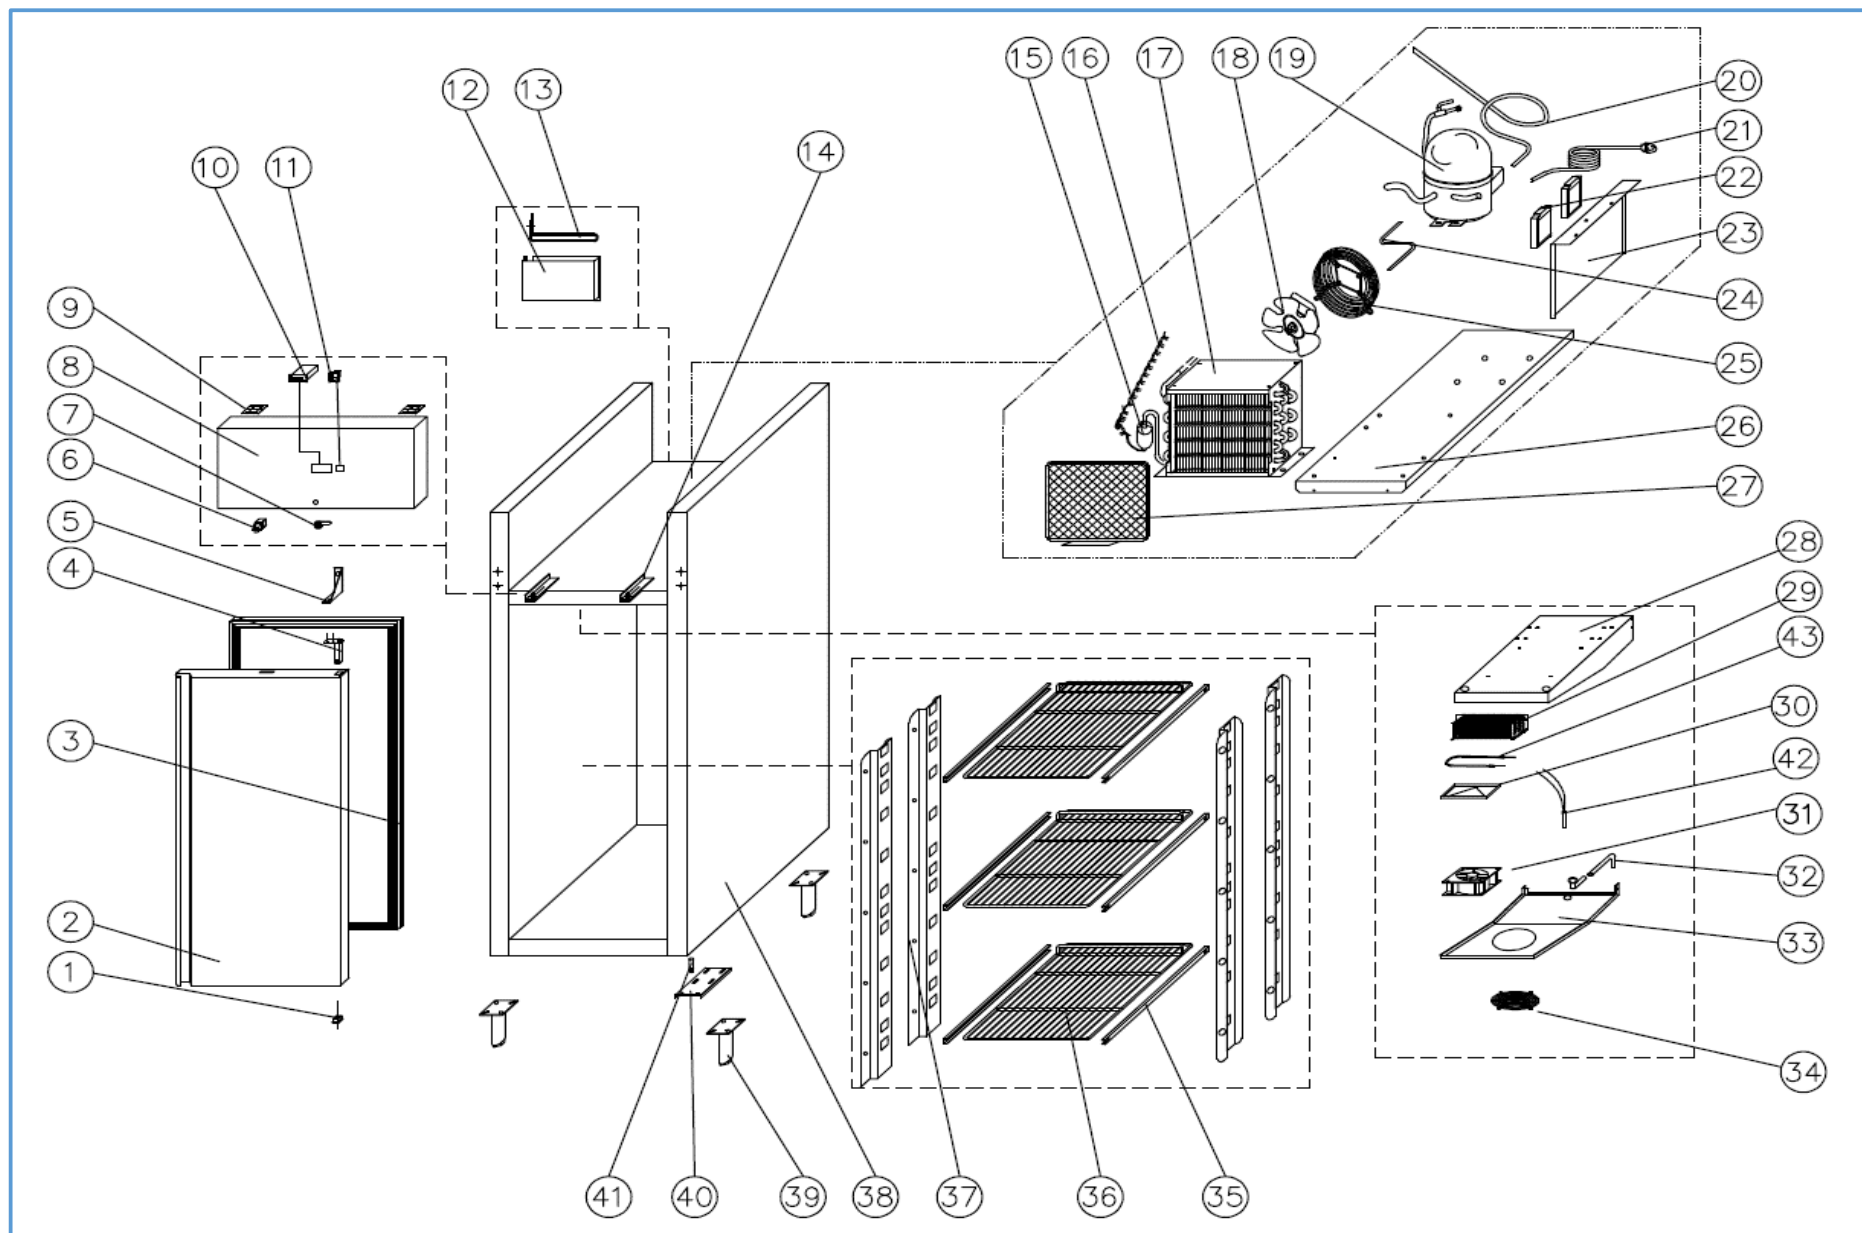

7450.0700

Onderdelen informatie

Erzatzteil information

Spare part information

Information de pièces

Onderdelenlijst 7450.0700

POS:	Art.No.:	Omschrijving:	Aantal:
1	9338.0235	DOWN HINGE AXIS JACKET	1PC
2		DOOR	1PC
3	9338.1730	GASKET	1PC
4	9635.0150	DOOR SPRING	1PC
5	9338.0220	UP HINGE	1PC
6	9338.0170	DOOR SWITCH	1PC
7	9338.0300	LOCK	1PC
8		FRONT PANEL	1PC
9		HINGE	2PCS
10		THERMOSTAT (WITH 2 PROBES)	1PC
11	9108.0244	MAIN SWITCH	1PC
12		WATER BOX	1PC
13		DISCHARGE PIPE	1PC
14		FRONT PANEL FIXED CLIP	2PCS
15	9635.0150	FILTER DRIER	1PC
16		CAPILLARY	1PC
17	9338.1375	CONDENSER	1PC
18	9390.0130	CODENSER FAN	1PC
19	9180.1400	COMPRESSOR	1PC
20		SUCTION PIPE	1PC
21		PLUG	1PC
22		JUNCTION BOX	2PCS
23		FIXING STRIP	1PC
24		DISCHARGE TUBE	1PC
25		BASKET GUARD GRILLE	1PC
26		UNIT BOARD	1PC
27	9338.1791	FILTER	1PC
28		EVA. SUPPORT	1PC
29	9338.1614	EVAPORATOR	1PC
30		WATER PAN	1PC
31	9338.0130	EVAPORATOR FAN	1PC
32	9338.1570	WATER PIPE	1PC
33		FAN SUPPORT	1PC
34	9338.0580	WALL RING	1PC
35	4627.010	GUIDE	3PAIRS
36	4627.005	SHELF	3PCS
37		SUPPORT	4PCS
38		BODY	1PCS
39	4627.052	FEET	4PCS
40	9338.0225	DOWN HINGE	1PCS
41	9338.0100	DOWN HINGE AXIS	1PCS
42	9338.1460	PROTECTOR FOR HEATING ELEMENT	1PC
43	9338.1735	HEATING ELEMENT	1PC