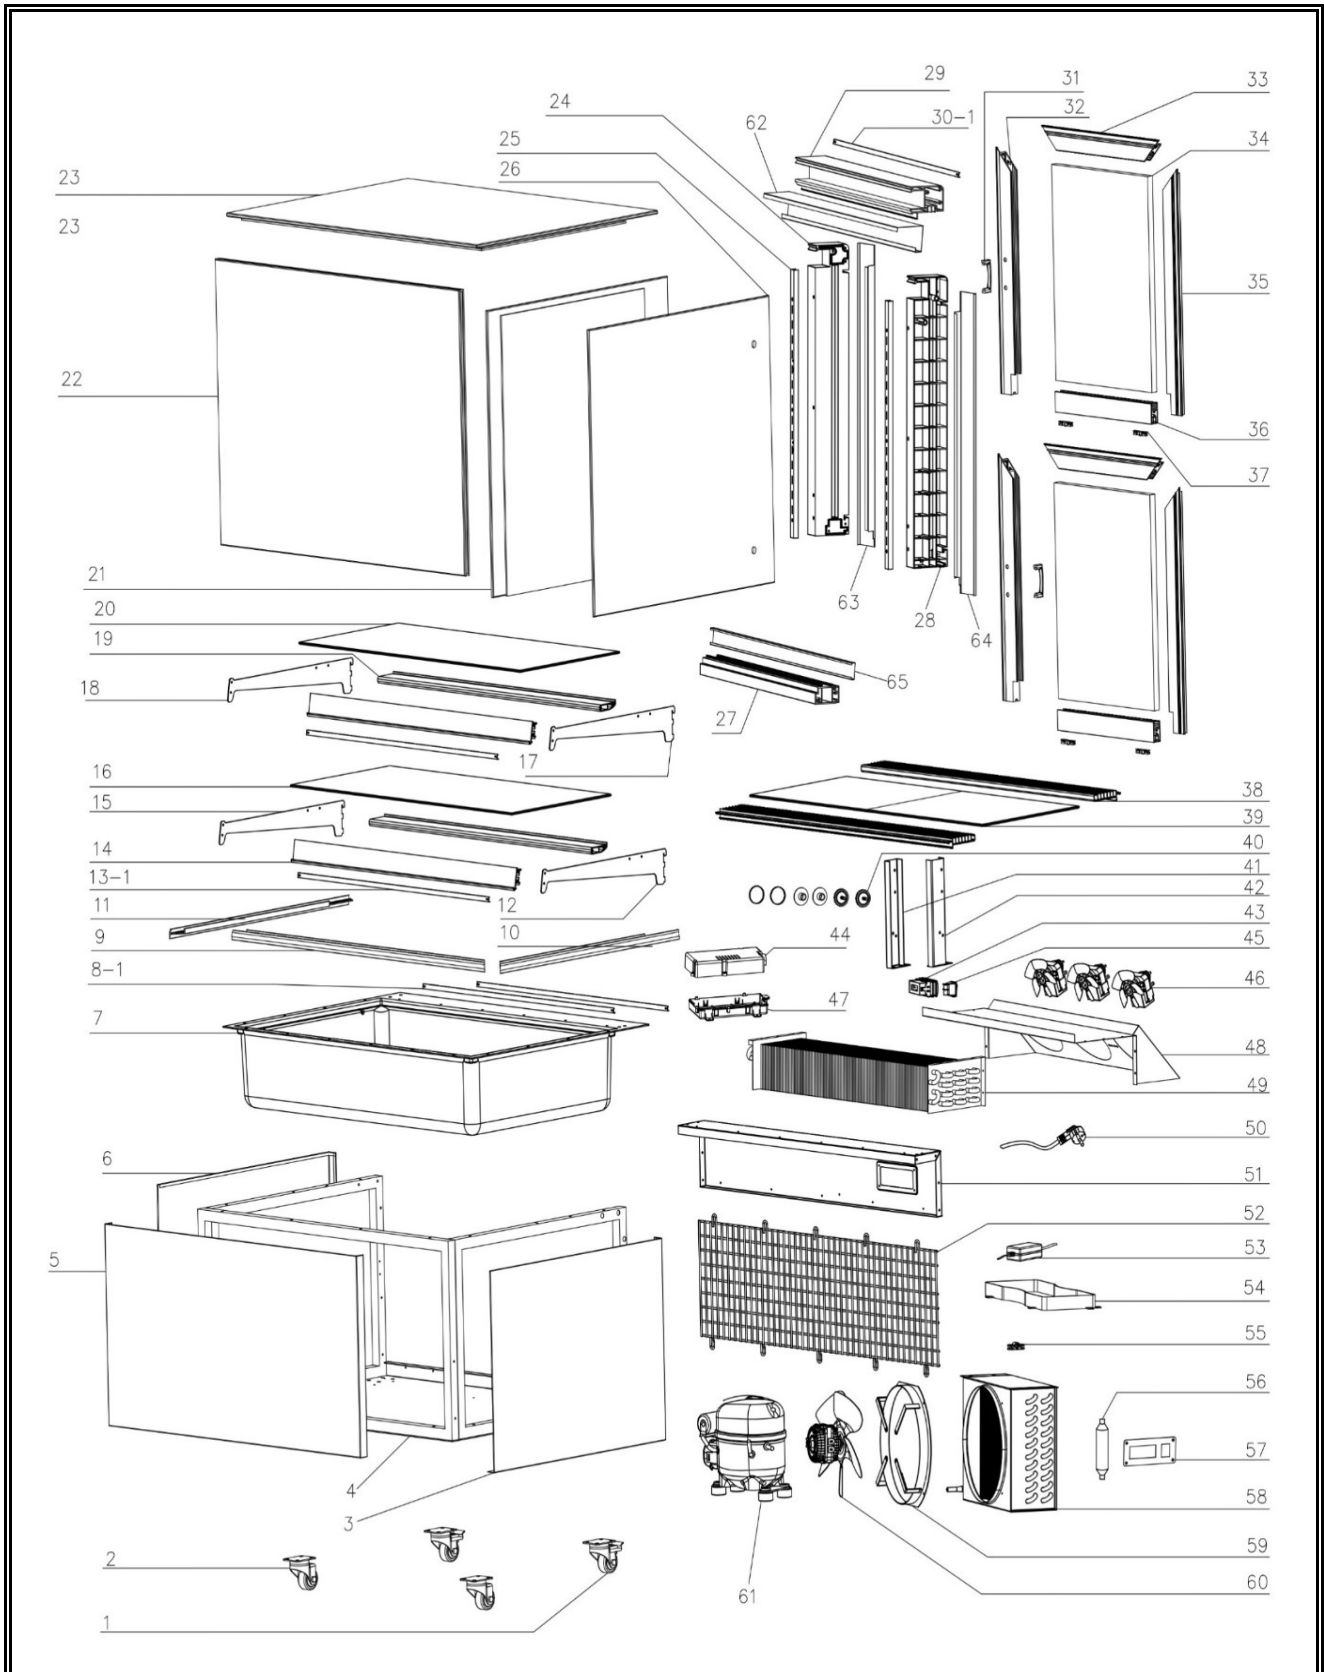

Spare part information

7487.0015

CombiSteel

Picture 7487.0015

Spare part list 7487.0015

POS:	Art.No.:	Omschrijving:	Aantal:
1	**	Rear swivel castor with brake	2
2	**	Swivel front castor without brake	2
3	**	Right cover	1
4	**	Base	1
5	**	Front cover	1
6	**	Left cover	1
7	**	evaporator Insulation	1
8-1	**	Botton LED	2
9	**	Front glass fixer	1
10	**	Right glass fixer	1
11	**	Left glass fixer	1
12	**	Right bottom shelf holder	1
13-1	**	Middle LED	2
14	**	Metal price tags	2
15	**	Left bottom shelf holder	1
16	**	Bottom glass shelf	1
17	**	Right top shelf holder	1
18	**	Left top shelf holder	1
19	**	Metal shelf support	2
20	**	Top glass shelf	1
21	**	Left glass	1
22	**	Front glass	1
23	**	Top glass	1
24	**	Left pole	1
25	**	Shelf holder	2
26	**	Right glass	1
27	**	Bottom frame	1
28	**	Right pole	1
29	**	Top frame	1
30-1	**	Top LED	1
31	**	Door handle	2
32	**	Left doorframe	2
33	**	Top Upper door frame	2
34	**	Door glass	2
35	**	Right doorframe	2
36	**	Bottom door frame	2
37	**	Door glidewheel	4
38	**	Air In/outlet	2
39	**	Bottom glass frame	2
40	**	Screw cover	4

Spare part list 7487.0015

POS:	Art.No.:	Omschrijving:	Aantal:
41	**	Pole fixer(left)	1
42	**	Pole fixer(right)	1
43	CS9338.1644	Control	1
44	**	Thermostat Lid	1
45	**	Switch	1
46	CS9338.1642	Evaporator motor	3
47	**	Thermostat base	1
48	**	Evaporator cover	1
49	**	Evaporator	1
50	**	Power cord	1
51	**	Rear frame	1
52	**	Back grill	2
53	**	2# LED driver	1
54	**	Water tray	1
55	**	Power cord fixer	2
56	**	Dryer filter	1
57	**	Control Panel	1
58	**	Condenser	1
59	**	Fan bracket	1
60	**	Condenser Fan Motor	1
61	CS9338.2420	Compressor	1
62	**	Top Back Frame(stainless steel)	1
63	**	Left Back Frame(stainless steel)	1
64	**	Right Back Frame(stainless steel)	1
65	**	Bottom Back Frame(stainless steel)	1
.		## = Parts cannot be ordered separately.	
.		** = No article number known, must be requested specifically.	